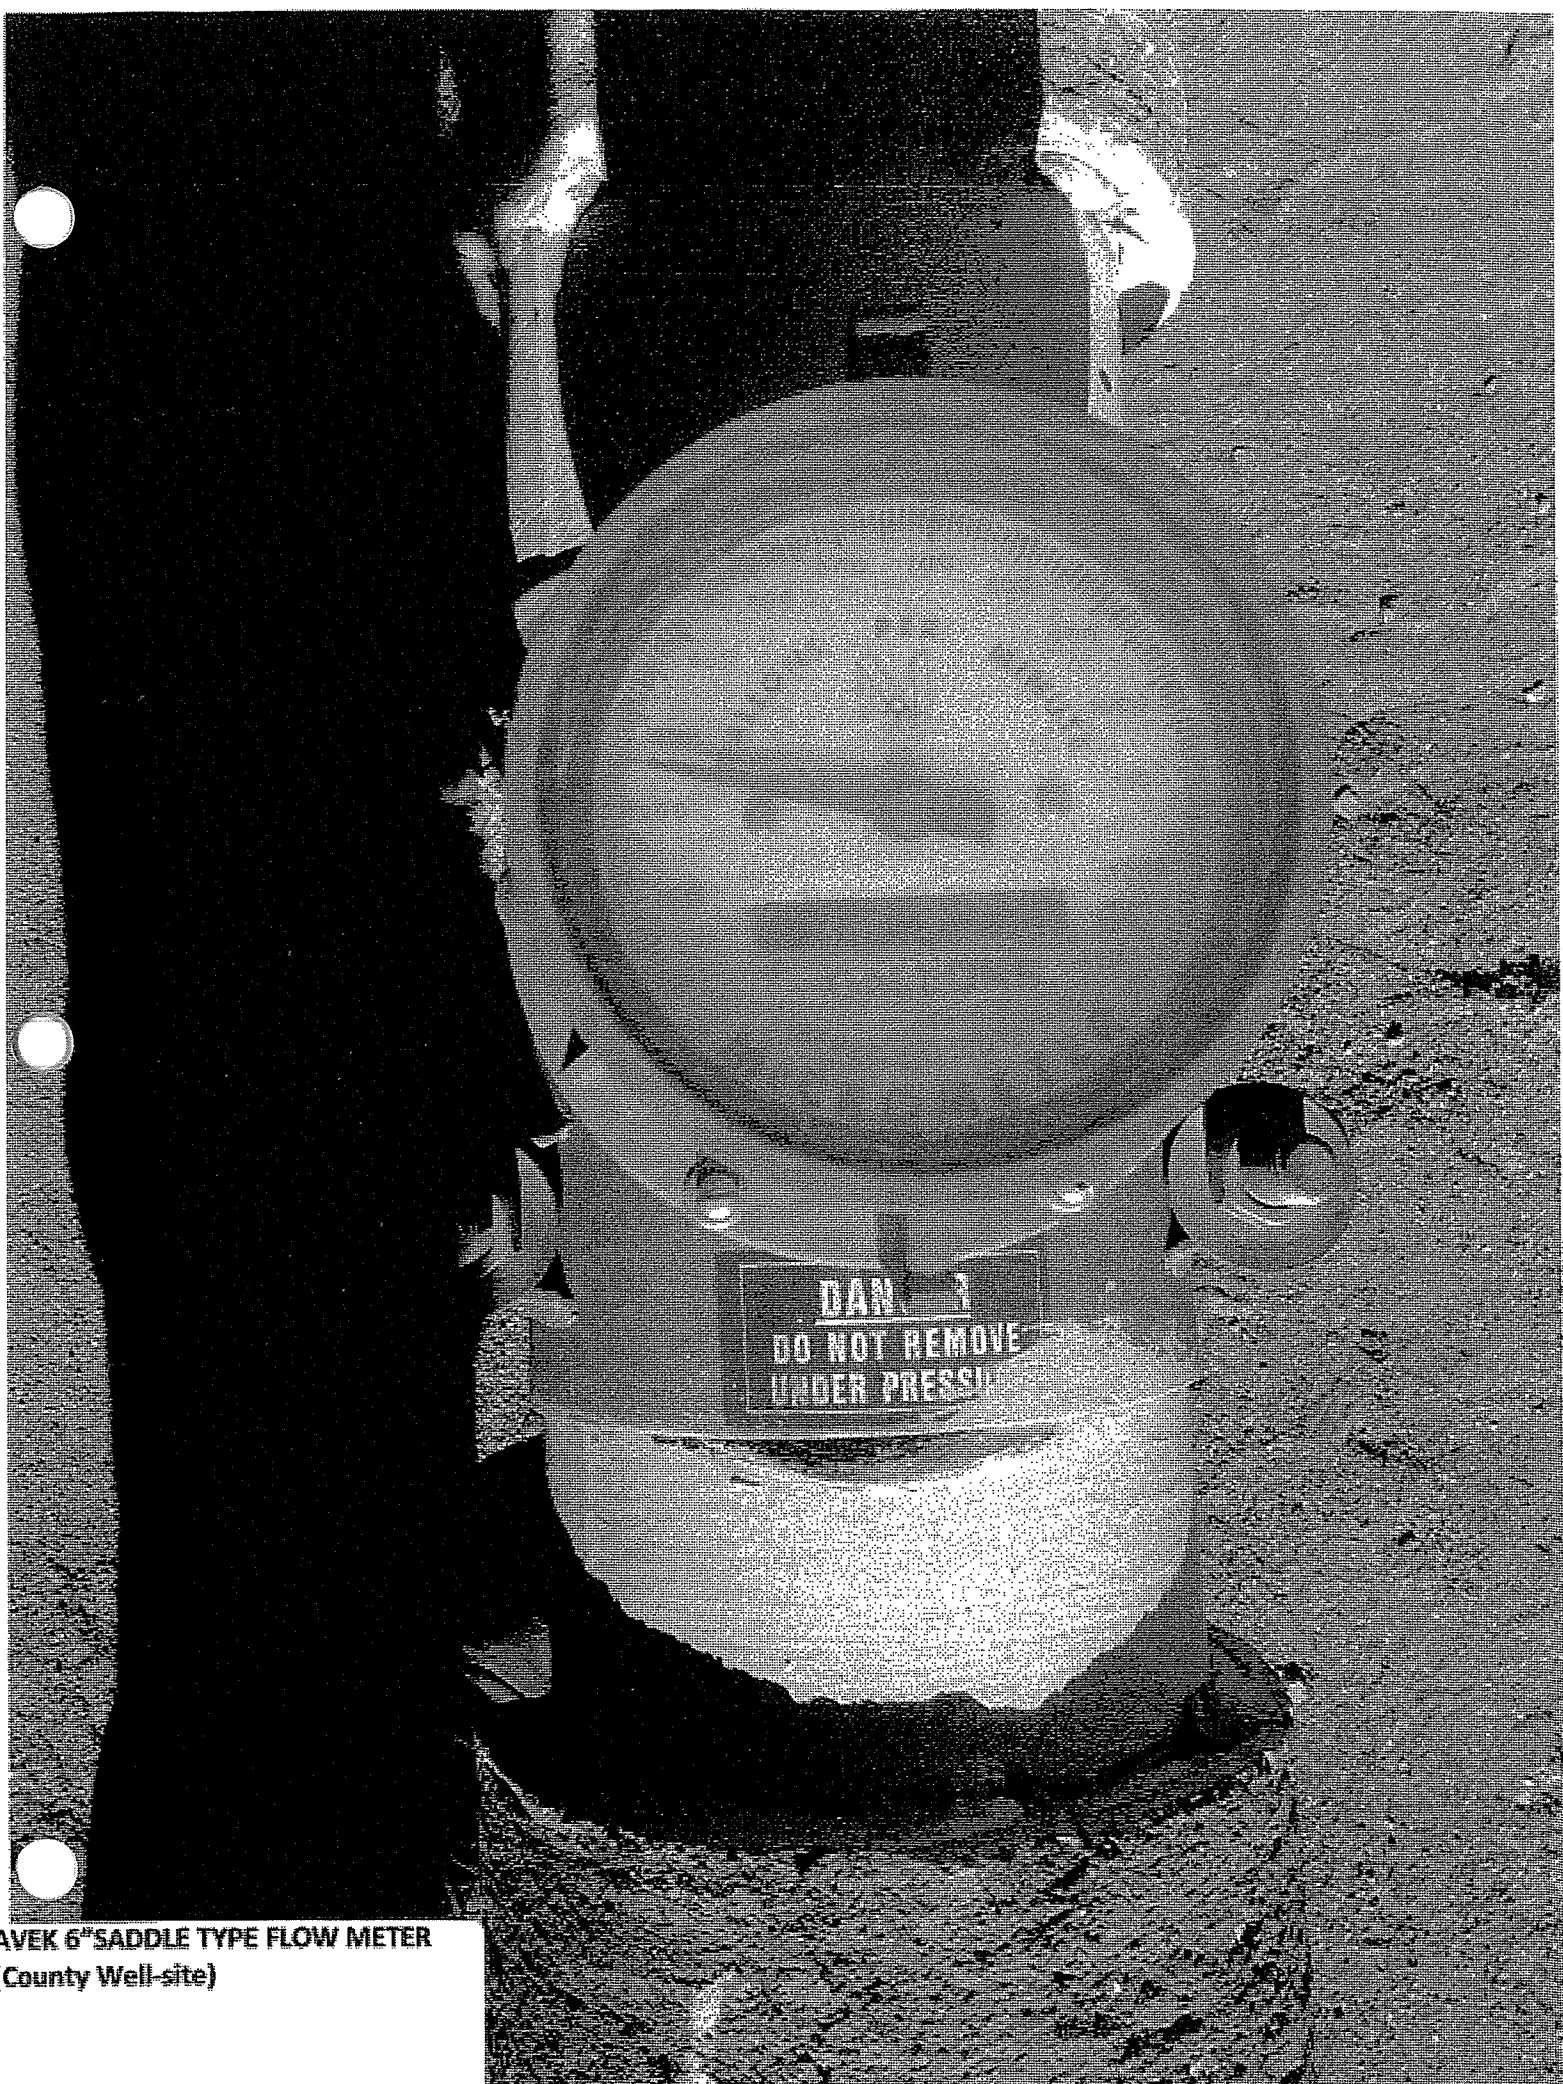

5 White Fence Farms 5

AVEK - BLEND SET UP
(County Well-site)

**AVEK 6" SADDLE TYPE FLOW METER
(County Well-site)**

AVEK VAULT
(20th St West and Ave N)