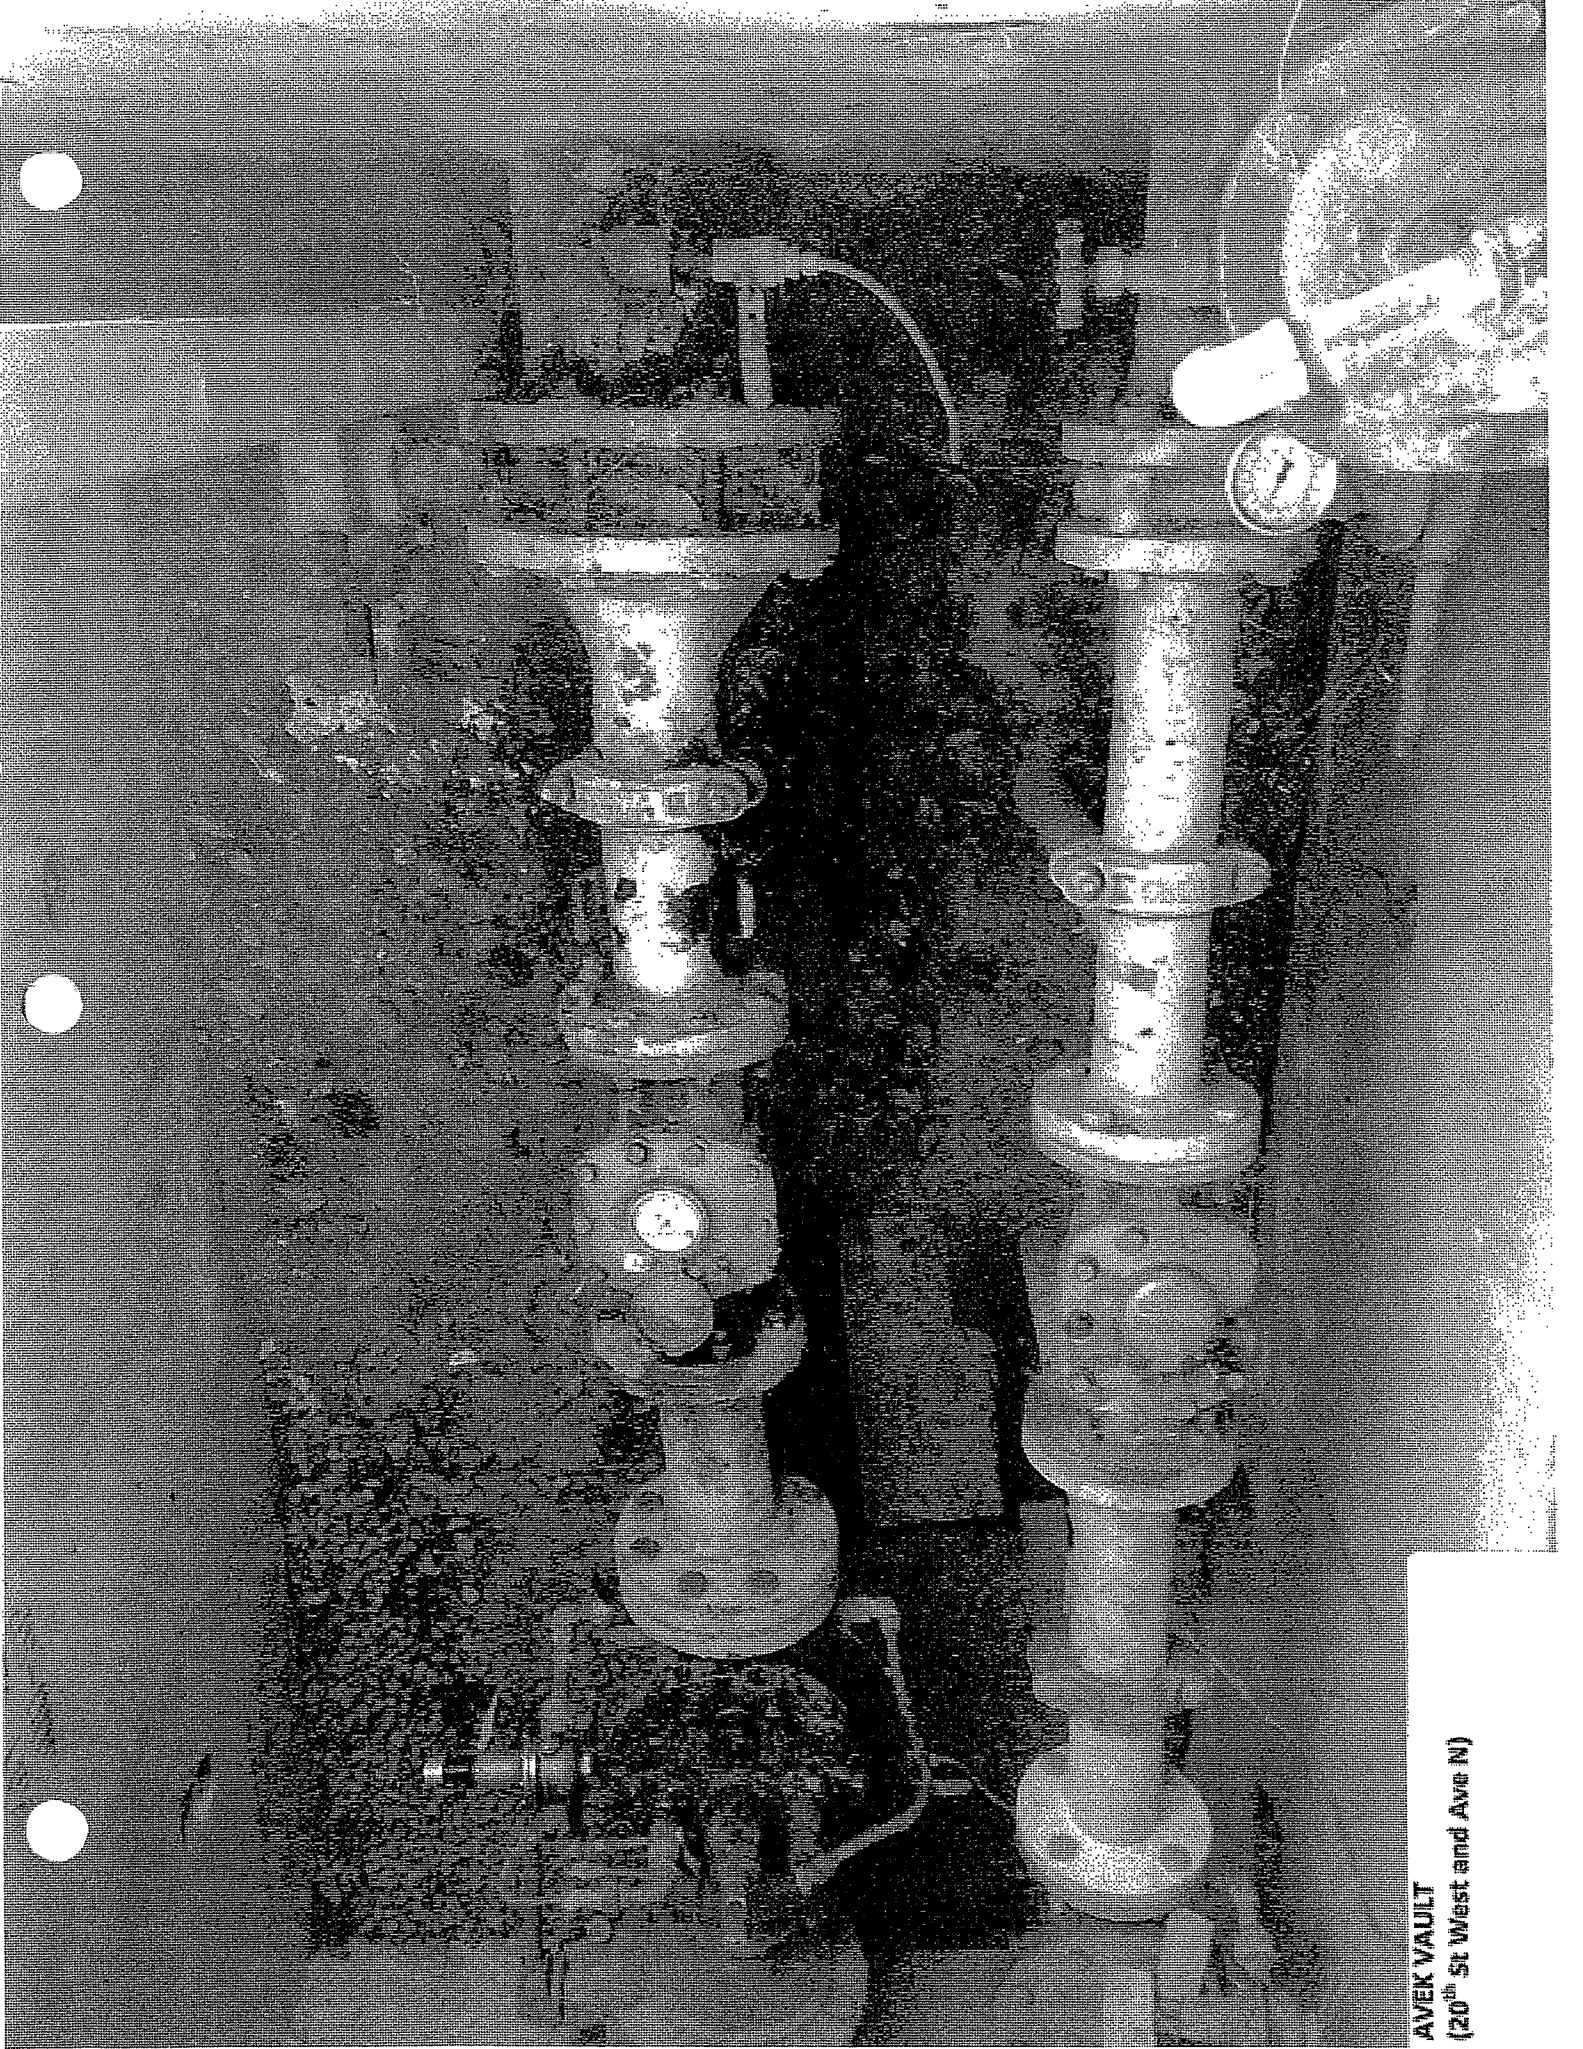

5 White Fence Farms 5

AVEK - BLEND SET UP
(County Well-site)

**AVEK 6" SADDLE TYPE FLOW METER
(County Well-site)**

AVEK VAULT
(20th St West and Ave N)