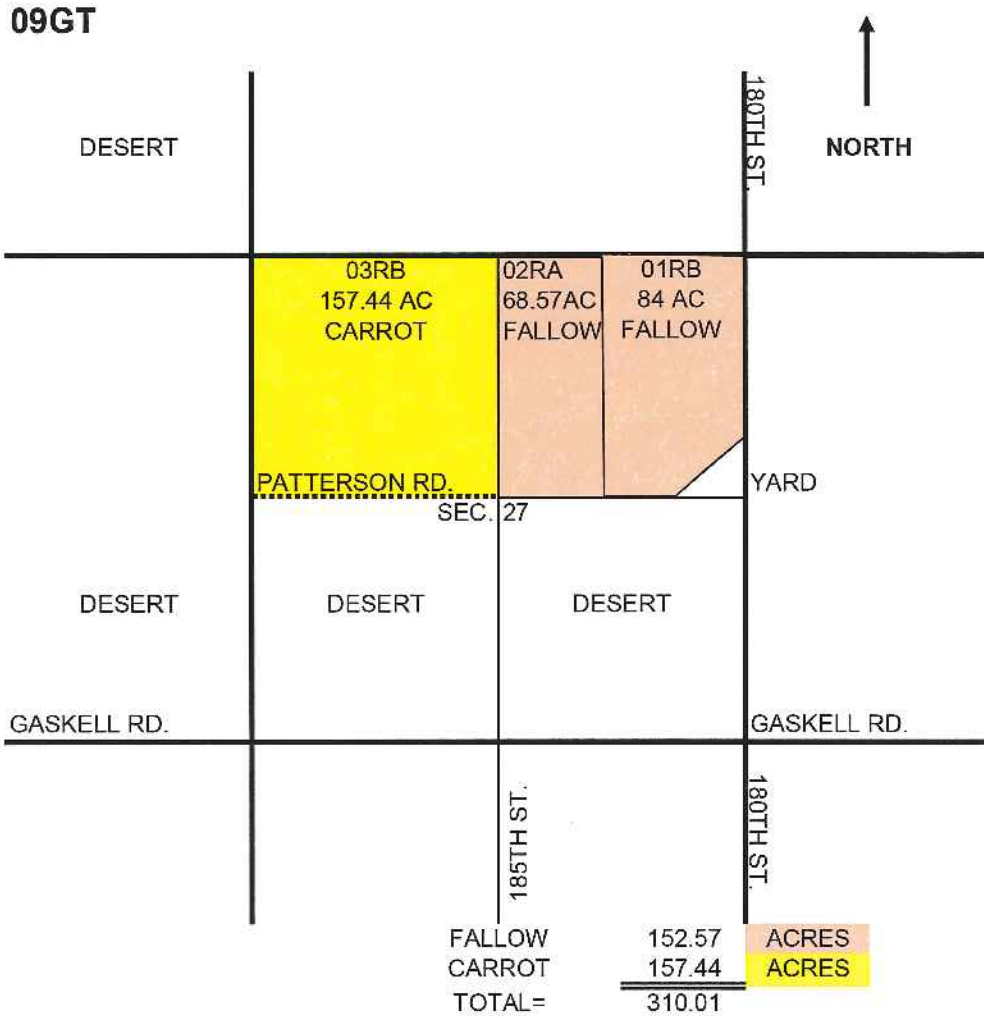

Land Use Data

Raw Land Use Data