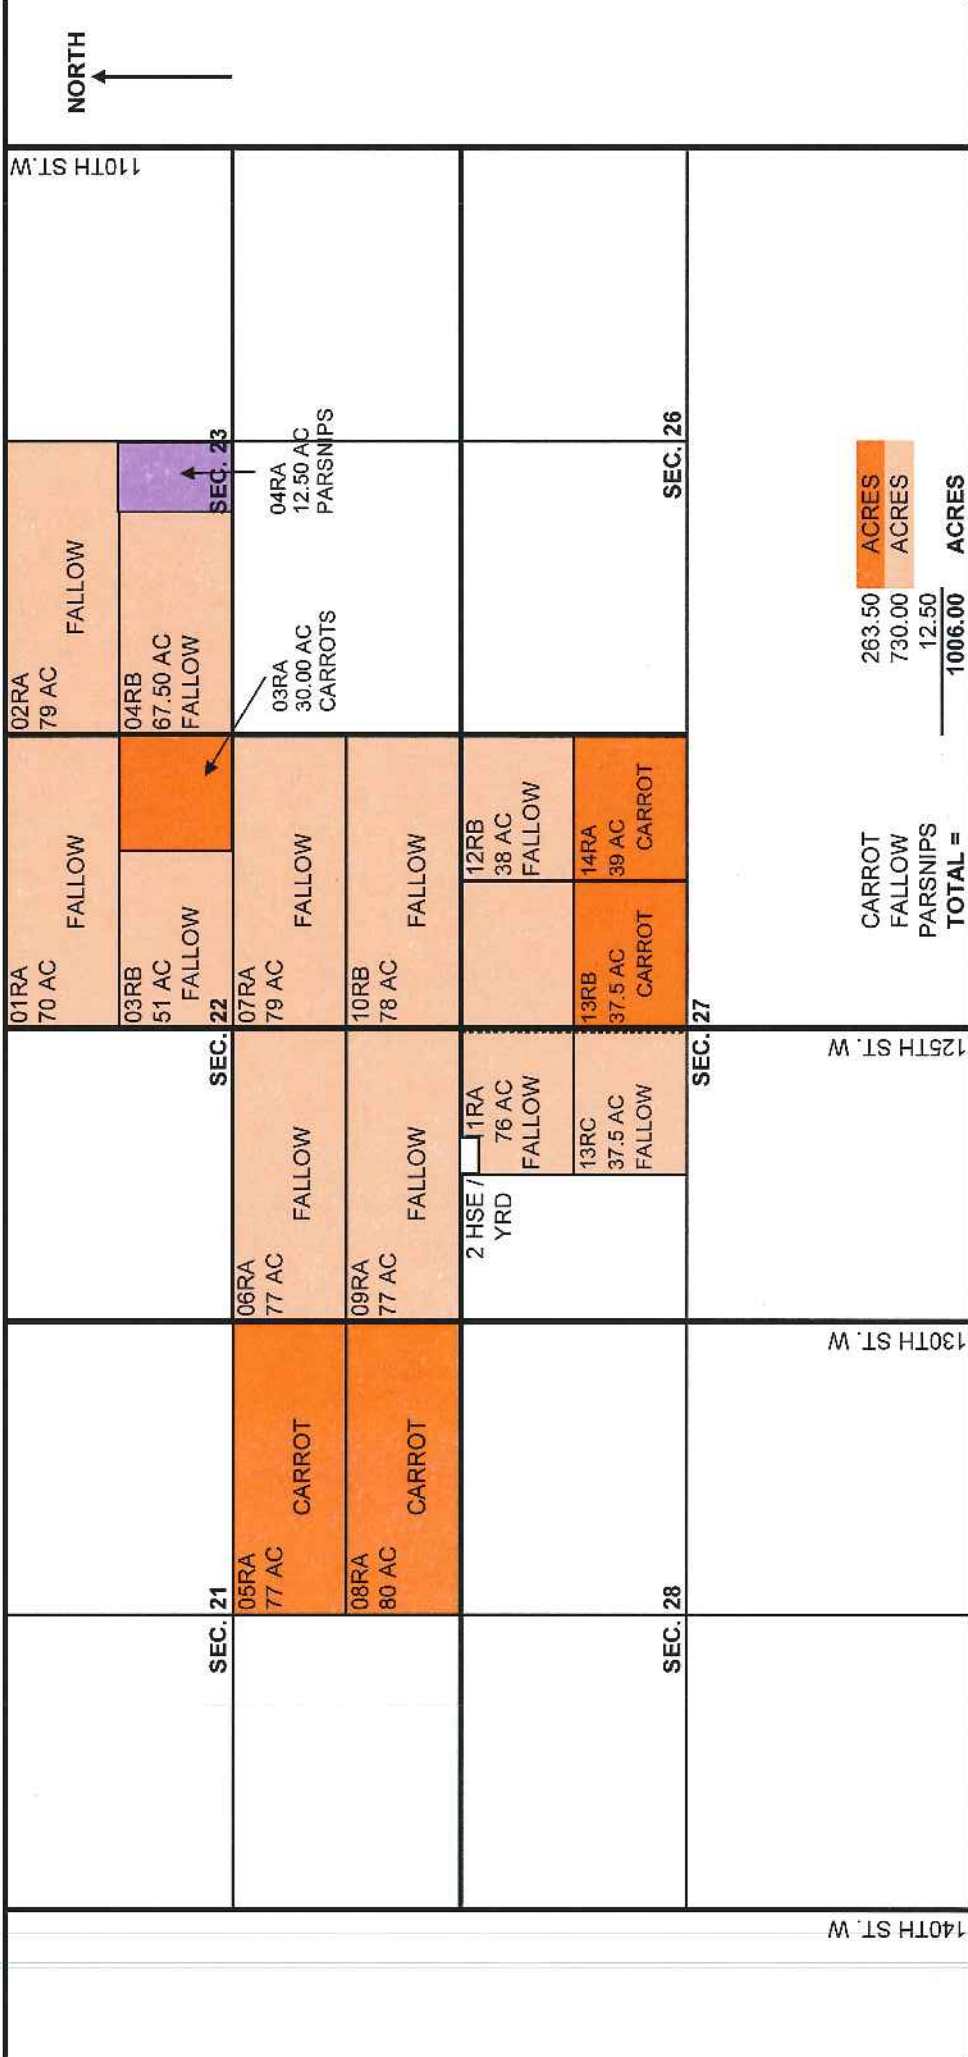

10/10/11

PROPOSED SUMMER 2012

BOZIGIAN RANCH
KERN COUNTY

T9N R14W

12BZ

ROSAMOND BLVD.

ROSAMOND BLVD.

140TH ST. W

130TH ST. W

125TH ST. W

120TH ST. W

GASKELL RD.

GASKELL RD.

CARROT	263.50	ACRES
FALLOW	730.00	ACRES
PARSNIPS	12.50	ACRES
TOTAL =	1006.00	ACRES

VEGETABLE ACRES

276.00

GRIMMWAY ENTERPRISES, INC.
P.O. BOX 81498
BAKERSFIELD, CA 93380-1498
(661) 845-2206