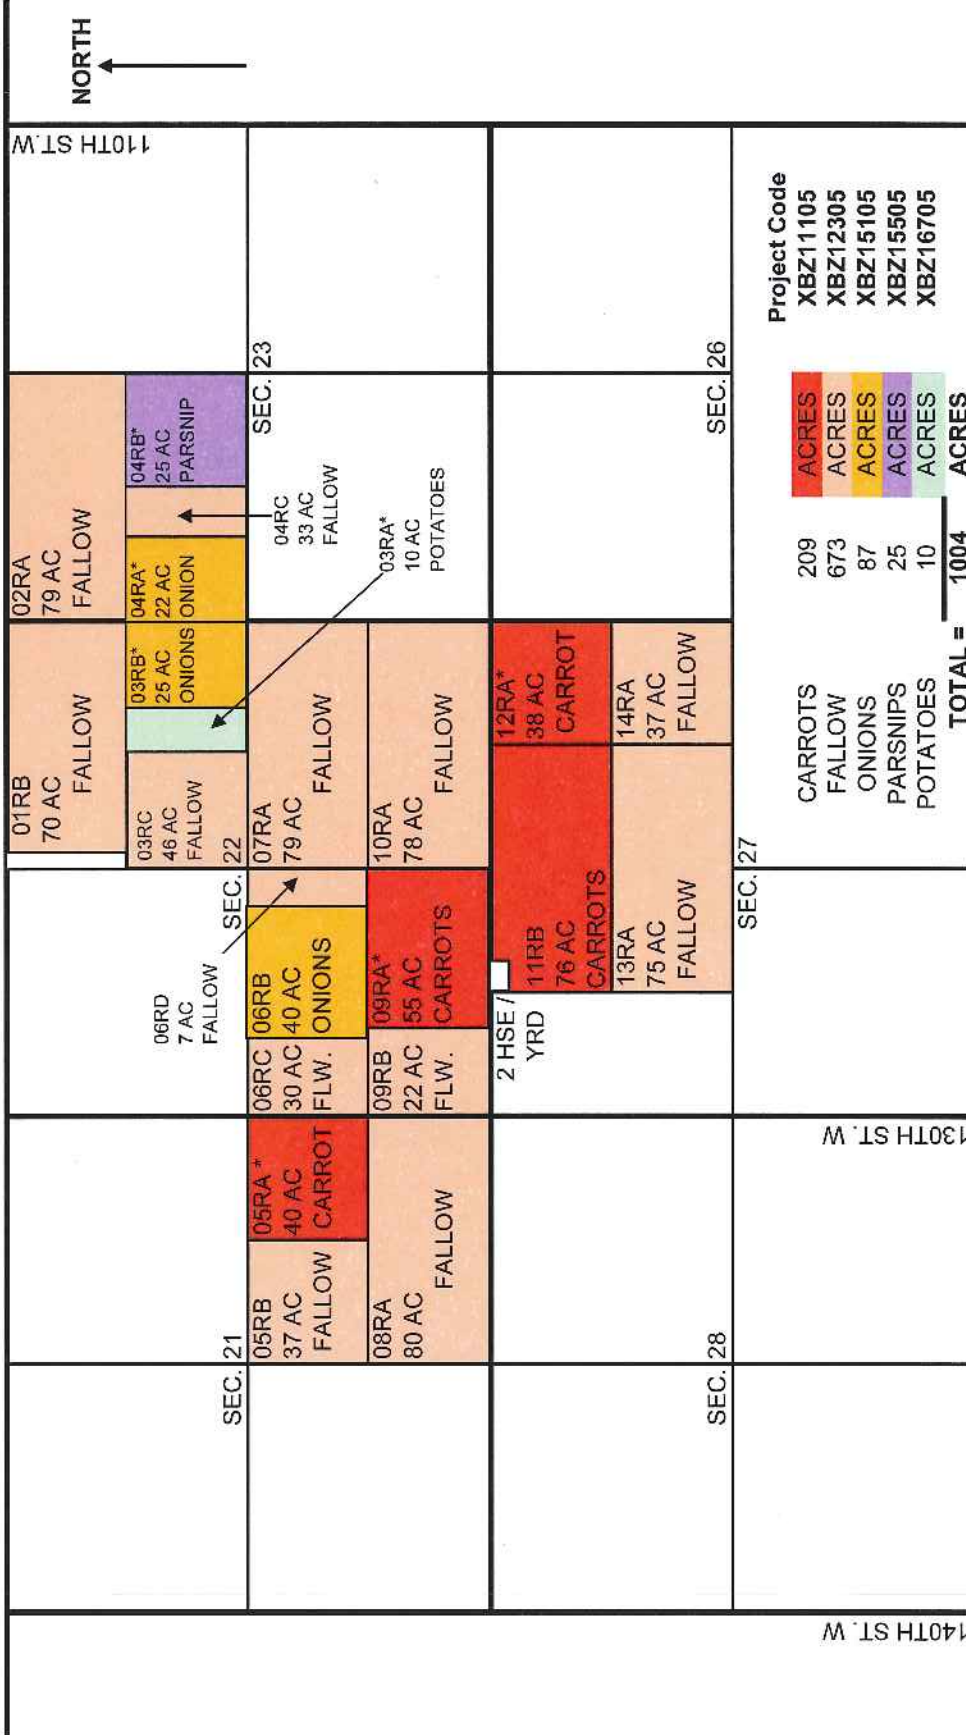

ORGANIC

BOZIGIAN RANCH
KERN COUNTY

SUMMER 2005
6/9/05
(# 3)

T9N R14W

05BZ

ROSAMOND BLVD.

ROSAMOND BLVD.

Project Code	ACRES
XBZ11105	209
XBZ12305	673
XBZ15105	87
XBZ15505	25
XBZ16705	10
TOTAL	1004

140TH ST. W
130TH ST. W
GASKELL RD.
GASKELL RD.

CRYSTAL ORGANIC FARMS, LLC.
P.O. BOX 81498
BAKERSFIELD, CA 93380-1498
(661) 845-2296