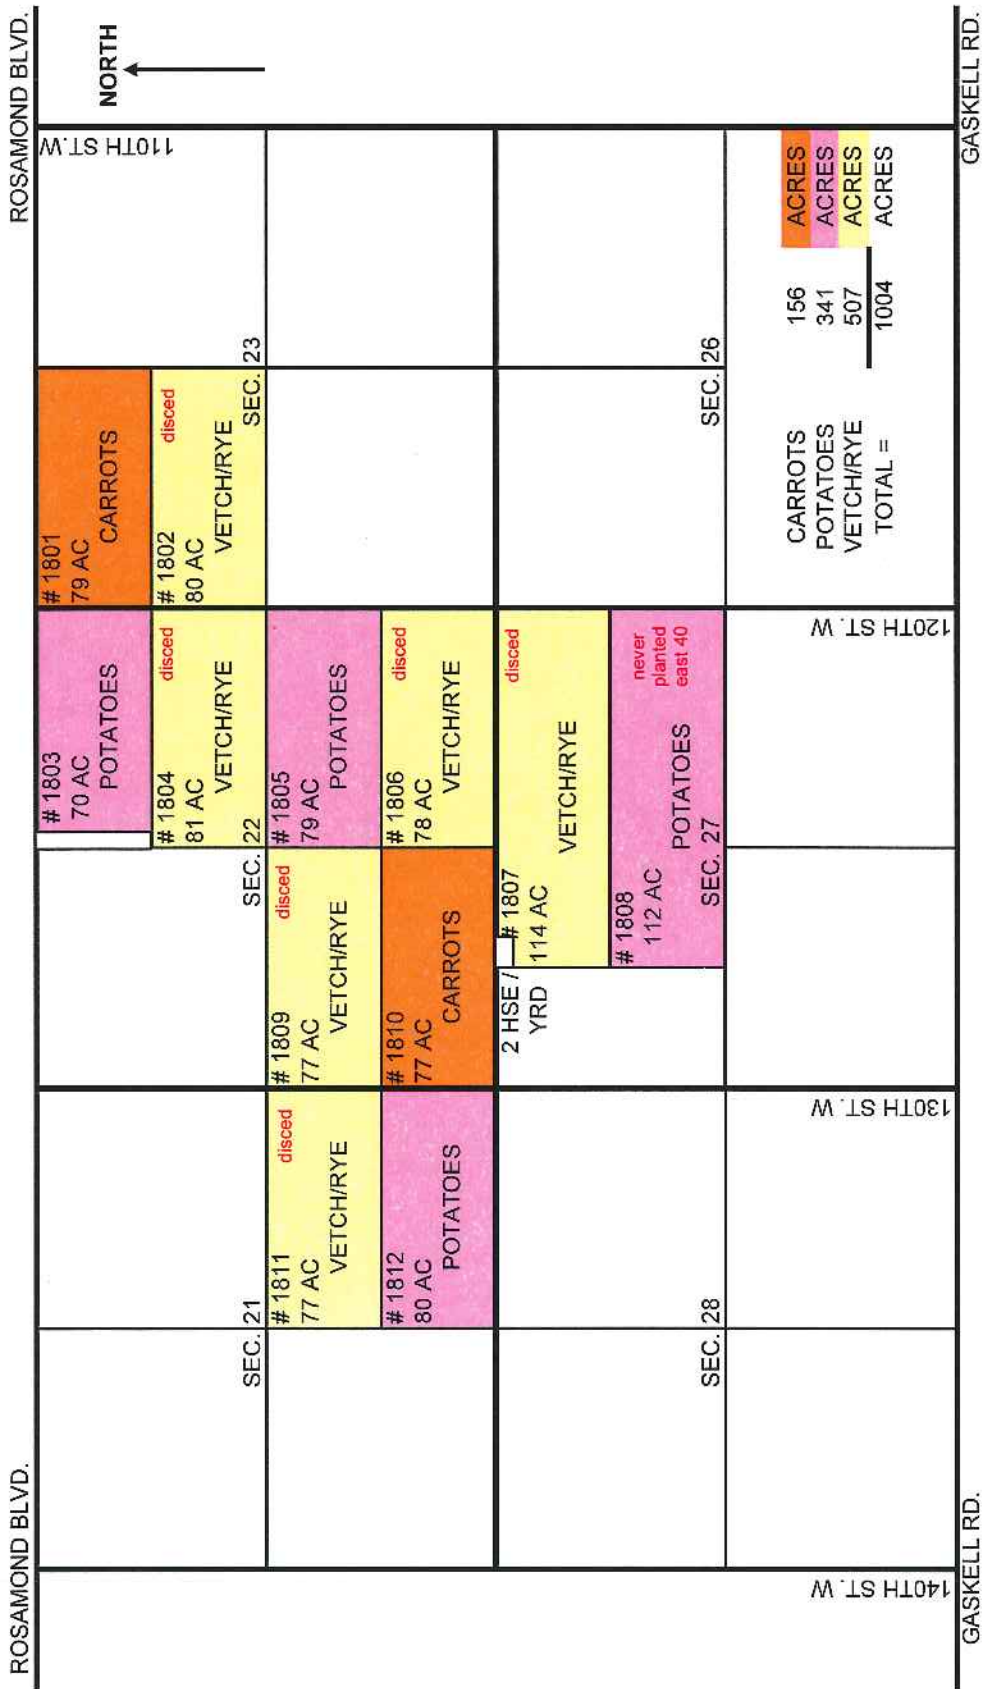

BOZIGIAN AND IARUSSI RANCH
KERN COUNTY

T9N R14W

TRI-DUNCAN / CAL ORGANICS
12000 MAIN ST.
LAMONT, CA. 93241
(661) 845-2296