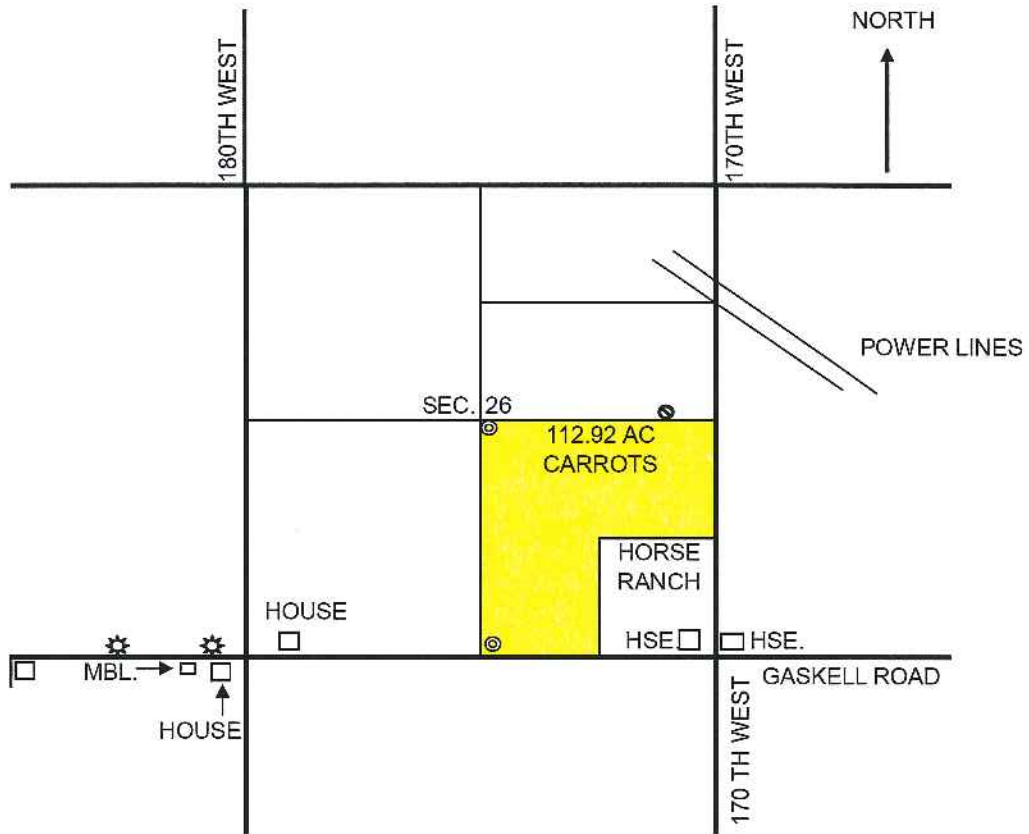

KERN COUNTY

T9N R15W

CARROTS	112.92	ACRES
TOTAL=	<u>112.92</u>	

GRIMMWAY ENTERPRISES, INC.

P.O. BOX 81498

GEI Farmed Land Maps 170th West 1998-2009 BAKERSFIELD, CA 93380-1498

Vodermark SMR 04

(661) 845-5704