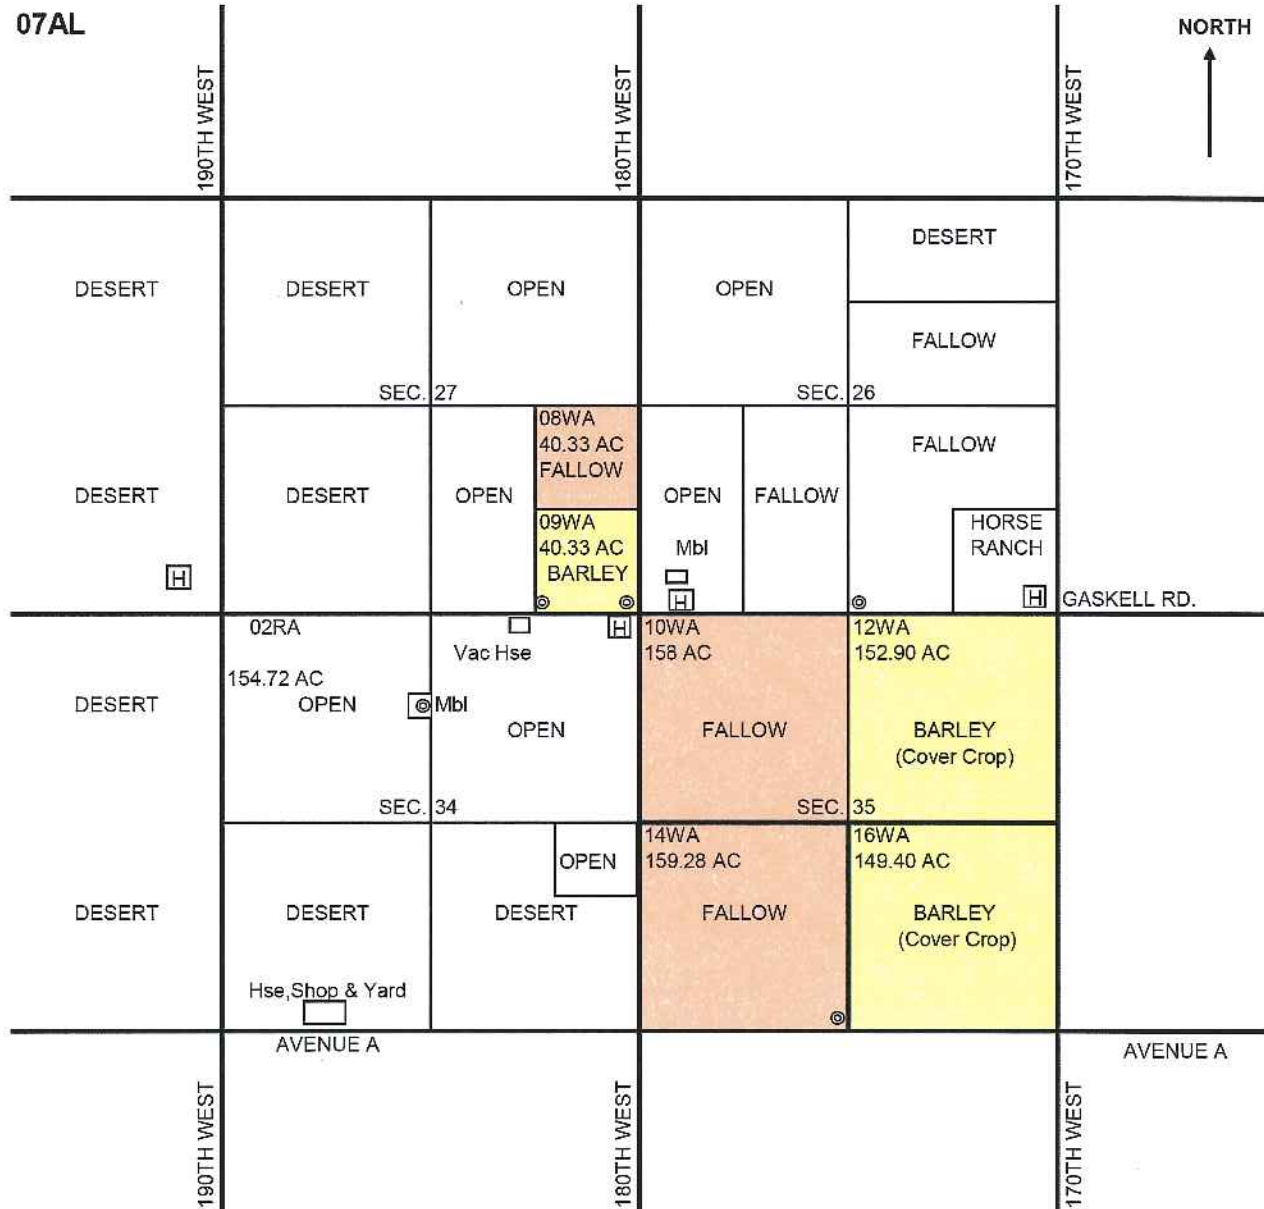

07AL

BARLEY/Cover Crop	342.63	ACRES
FALLOW	357.61	ACRES
TOTAL =	<u>700.24</u>	ACRES

GRIMMWAY ENTERPRISES, INC.
P.O. BOX 81498
BAKERSFIELD, CA 93380-1498
(661) 845-5704