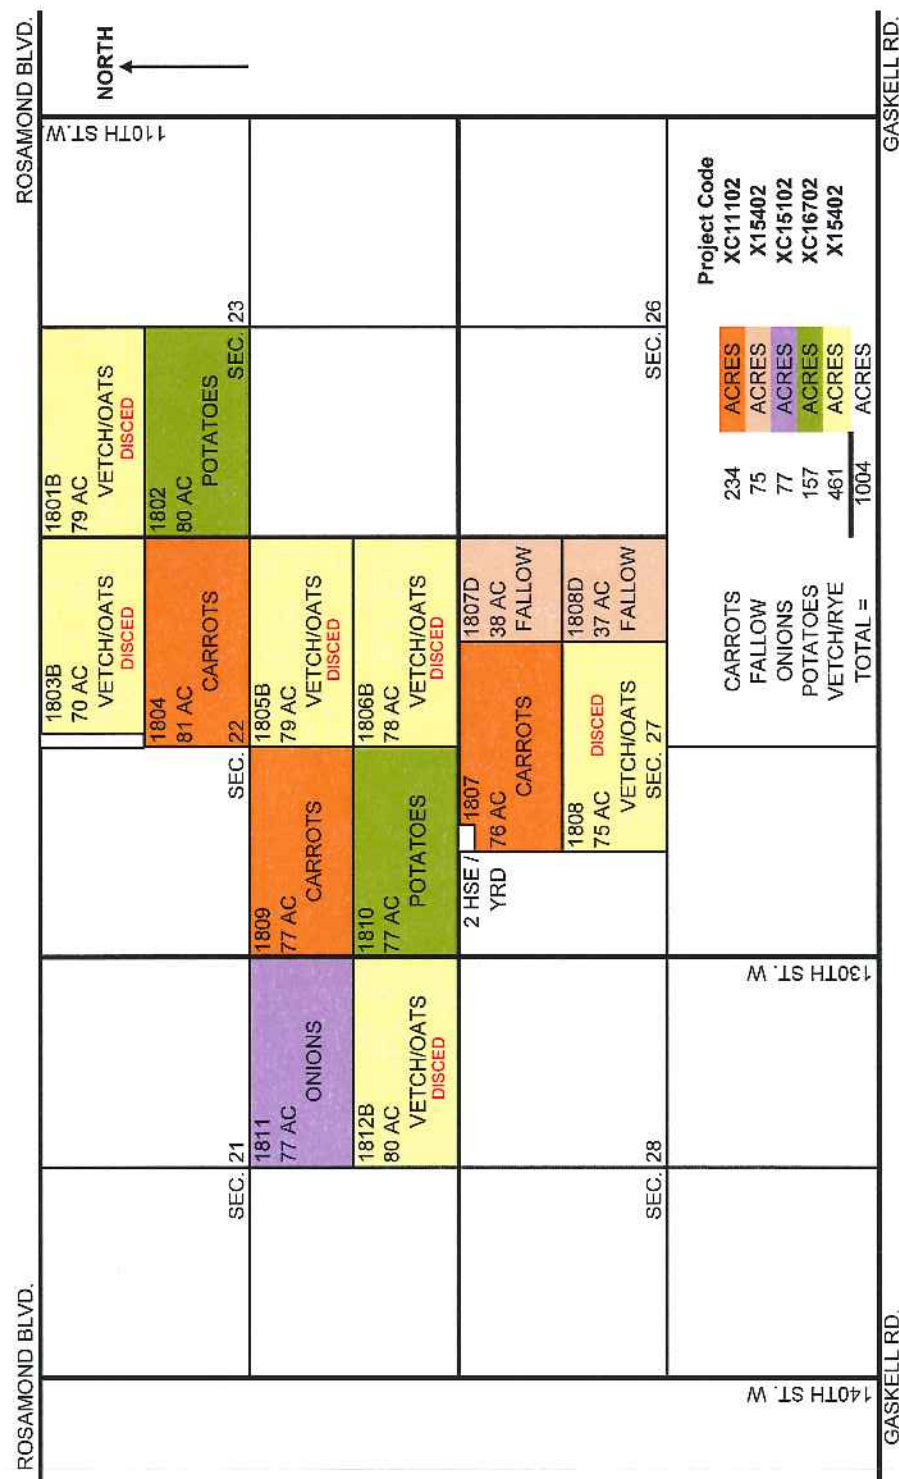

BOZIGIAN AND IARUSSI RANCH
KERN COUNTY

T9N R14W

TRI-DUNCAN / CAL ORGANICS
P.O. BOX 81498
BAKERSFIELD, CA. 93380-1498
(661) 858-0129