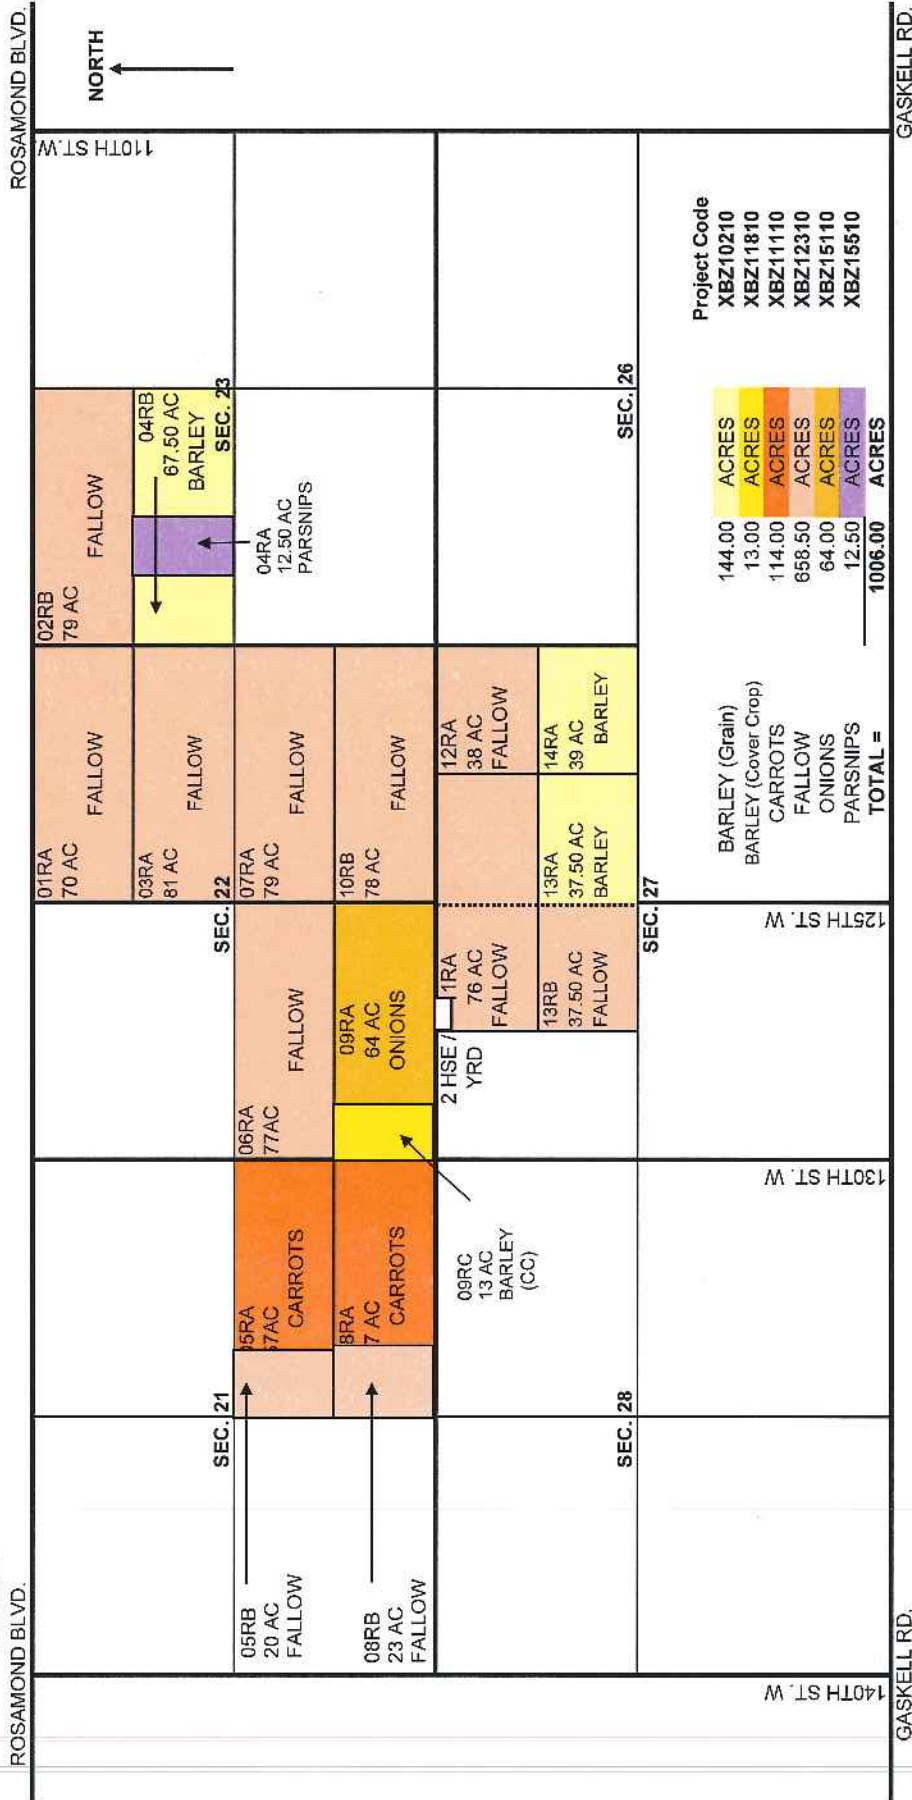

10BZ

CRYSTAL ORGANIC FARMS, LLC.
 P.O. BOX 81498
 BAKERSFIELD, CA 93380-1498
 (661) 845-2296

Land Use Data

Raw Land Use Data

Map ID	Parcel Group	County	Parcel #	2000	2001	2002	2003	2004	2005	2006	2007	2008	2009	2010
0	4	Kern	359-011-02	Annual Crop	Potato	Vetch/Oats	Carrot	Fallow	Fallow	Carrot	Fallow	Fallow	Fallow	Fallow
1	4	Kern	359-011-03	Annual Crop	Potato	Vetch/Oats	Carrot	Fallow	Fallow	Carrot	Fallow	Fallow	Fallow	Fallow
2	4	Kern	359-011-04	Annual Crop	Potato	Vetch/Oats	Carrot	Fallow	Fallow	Carrot	Fallow	Fallow	Fallow	Fallow
3	4	Kern	359-011-05	Annual Crop	Carrot	Vetch/Oats	Fallow	Carrot	Fallow	Carrot	Carrot	Onion	Fallow	Fallow
4	4	Kern	359-011-06	Annual Crop	Carrot	Vetch/Oats	Fallow	Carrot	Fallow	Fallow	Carrot	Onion	Fallow	Fallow
5	4	Kern	359-011-07	Annual Crop	Carrot	Vetch/Oats	Fallow	Carrot	Fallow	Fallow	Carrot	Onion	Fallow	Fallow
6	4	Kern	359-011-08	Annual Crop	Carrot	Vetch/Oats	50% Onion/50% Fallow	Carrot	Fallow	Fallow	Carrot	Fallow	Fallow	Fallow
7	4	Kern	359-011-09	Annual Crop	Vetch/Rye	Carrot	Fallow	Fallow	Fallow	Fallow	Fallow	Fallow	Fallow	Fallow
8	4	Kern	359-011-10	Annual Crop	Vetch/Rye	Carrot	Fallow	Fallow	Fallow	Fallow	Fallow	Fallow	Fallow	Fallow
9	4	Kern	359-011-11	Annual Crop	Vetch/Rye	Carrot	Fallow	Fallow	Potato	Carrot	Fallow	Fallow	Fallow	Fallow
10	4	Kern	359-011-12	Annual Crop	Vetch/Rye	Carrot	Fallow	Fallow	Onion	Carrot	Fallow	Fallow	Fallow	Fallow
11	4	Kern	359-011-13	Carrot	Vetch/Rye	Potato	Parship	Fallow	Onion	Parship	Fallow	Fallow	Parship	Barley
12	4	Kern	359-011-14	Carrot	Vetch/Rye	Potato	Parship	Fallow	Fallow	Parship	Parship	Fallow	Fallow	Parship
13	4	Kern	359-011-15	Onion Dry ETC	Vetch/Rye	Potato	Fallow	Parship	Parship	Fallow	Parship	Fallow	Fallow	Barley
14	4	Kern	359-011-16	Onion Dry ETC	Vetch/Rye	Potato	Fallow	Fallow	Parship	Fallow	Fallow	Parship	Fallow	Barley
15	4	Kern	359-011-17	Annual Crop	Potato	Vetch/Oats	Carrot	Fallow	Fallow	Fallow	Fallow	Fallow	Fallow	Fallow
16	4	Kern	359-011-18	Annual Crop	Potato	Vetch/Oats	Carrot	Fallow	Fallow	Fallow	Fallow	Fallow	Fallow	Fallow
17	4	Kern	359-011-19	Annual Crop	Potato	Vetch/Oats	Carrot	Fallow	Fallow	Fallow	Fallow	Fallow	Fallow	Fallow
18	4	Kern	359-011-20	Annual Crop	Potato	Vetch/Oats	Carrot	Fallow	Fallow	Fallow	Fallow	Fallow	Fallow	Fallow
19	4	Kern	359-011-21	Carrot	Vetch/Rye	Vetch/Oats	Fallow	Onion Dry ETC	Fallow	Carrot	Potato	Fallow	Fallow	Fallow
20	4	Kern	359-011-22	Carrot	Vetch/Rye	Vetch/Oats	Fallow	Onion Dry ETC	Fallow	Carrot	Potato	Fallow	Fallow	Fallow
21	4	Kern	359-011-23	50% Carrot, 50% Onion Dry ETC	Vetch/Rye	Vetch/Oats	Fallow	Carrot	Fallow	Fallow	Carrot	Fallow	Fallow	Fallow
22	4	Kern	359-011-24	Onion Dry ETC	Vetch/Rye	Vetch/Oats	Fallow	Carrot	Fallow	Fallow	Carrot	Fallow	Fallow	Fallow
23	4	Kern	359-011-27	Road	Road	Road	Road	Road	Road	Road	Road	Road	Road	Road
24	4	Kern	359-020-50	50% Carrot, 50% Onion Dry ETC	50% Potato, 50% Vetch/Rye	50% Onion Dry ETC, 50% Vetch/Oats	75% Fallow, 25% Onions	50% Carrot, 40% Potato, 10% Fallow	25% Carrot, 75% Fallow	Fallow	75% Carrot, 25% Fallow	Onion	Fallow	80% Carrot/20% Fallow
25	6	Kern	359-041-05	Fallow	Fallow	Fallow	Fallow	Fallow	Fallow	Fallow	Fallow	Fallow	Fallow	Fallow
26	6	Kern	359-041-07	Fallow	Fallow	Fallow	Fallow	Fallow	Fallow	Fallow	Fallow	Fallow	Fallow	Fallow
27	6	Kern	359-041-08	Fallow	Fallow	Fallow	Fallow	Fallow	Fallow	Fallow	Fallow	Fallow	Fallow	Fallow
28	4	Kern	359-174-01	Onion Dry ETC	Vetch/Rye	Fallow	Fallow	Wheat	Carrot	Fallow	Fallow	Carrot	Fallow	Fallow
29	4	Kern	359-174-02	Annual Crop	Potato	Fallow	Fallow	Wheat	Fallow	Carrot	Barley	Fallow	Carrot	Barley
30	4	Kern	359-174-03	Annual Crop	Potato	Fallow	Fallow	Wheat	Fallow	Carrot	Barley	Fallow	Carrot	Barley
31	4	Kern	359-174-04	Onion Dry ETC	Vetch/Rye	Fallow	Fallow	Wheat	Carrot	Garlic	Fallow	Carrot	Fallow	Fallow
32	4	Kern	359-174-05	Onion Dry ETC	Vetch/Rye	Carrot	Fallow	Wheat	Carrot	Garlic	Fallow	Carrot	Fallow	Fallow