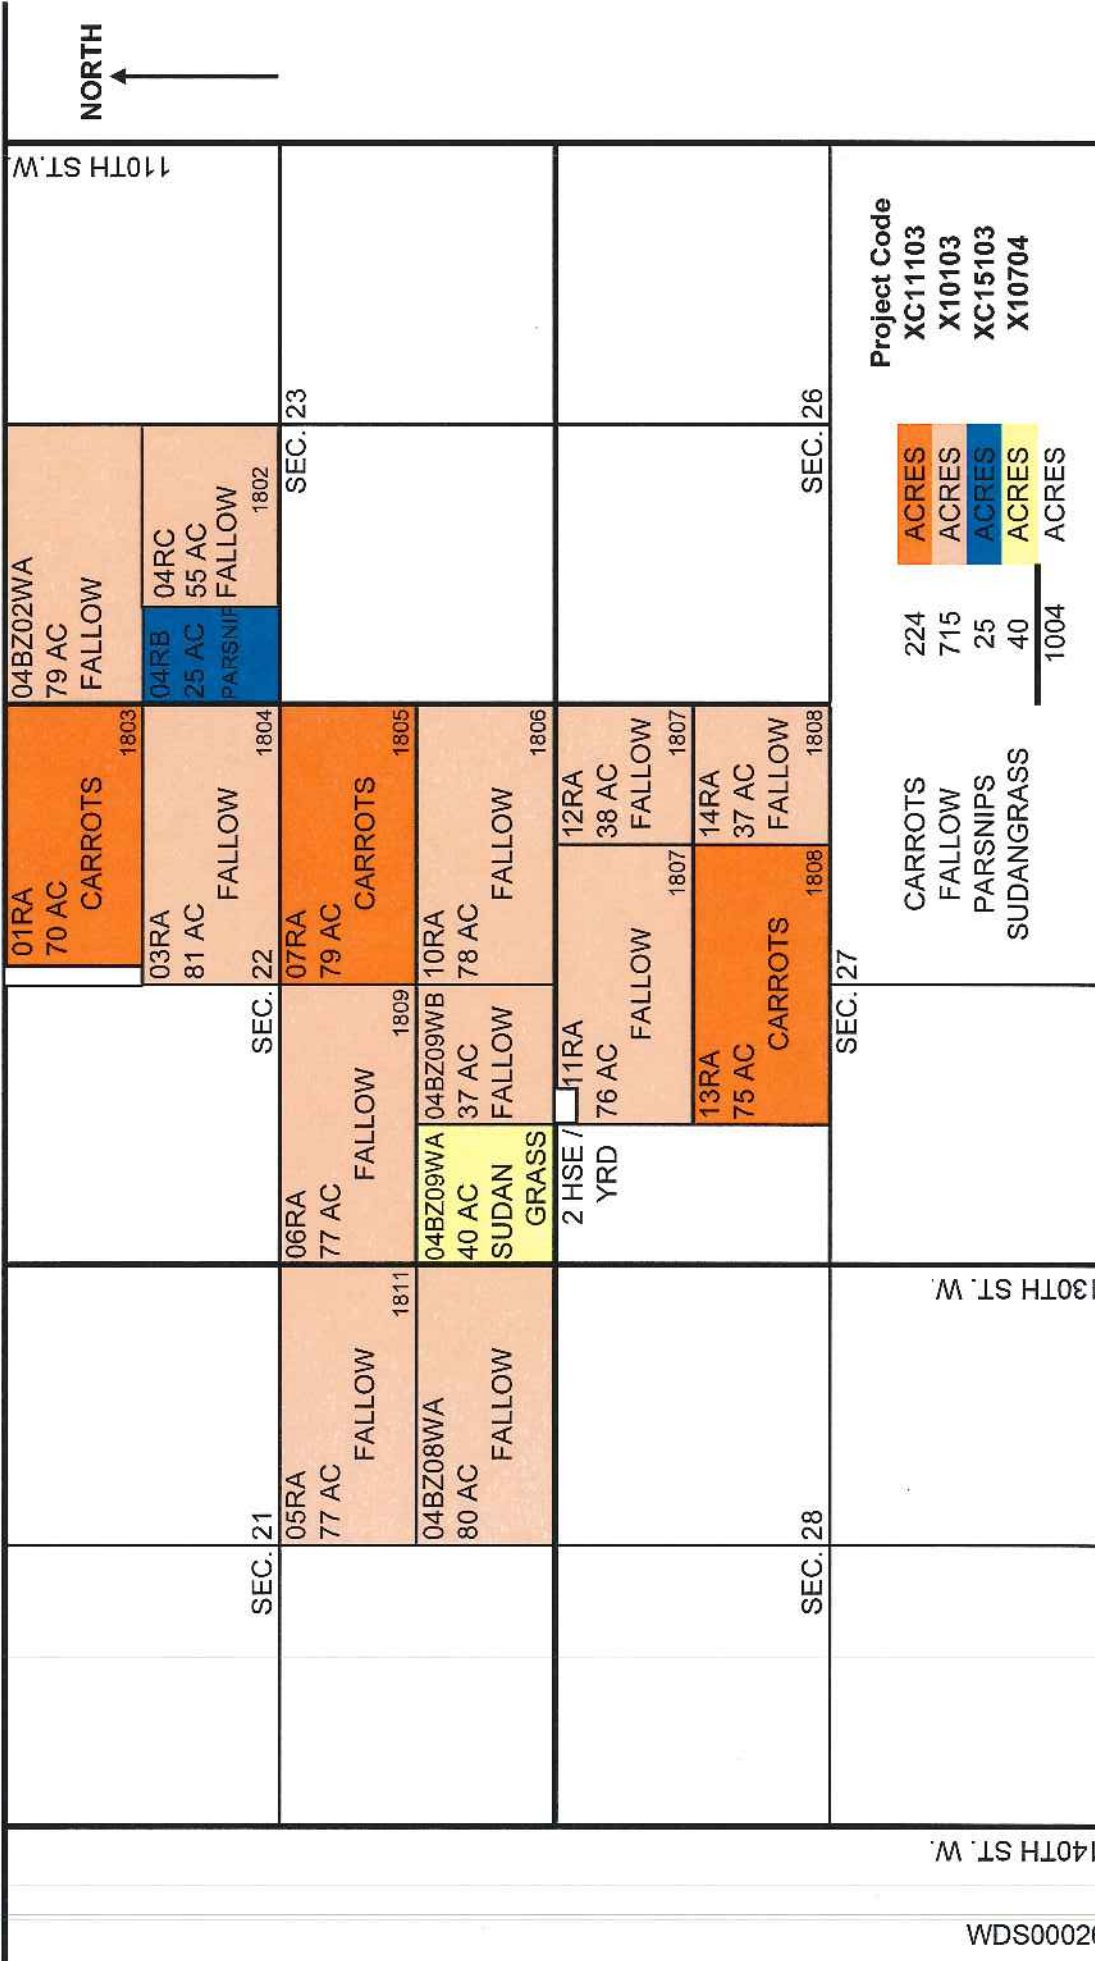

03BZ

T9N R14W

ROSAMOND BLVD. ROSAMOND BLVD.

WDS000290

DIAMOND FARMING COMPANY
P.O. BOX 81498
BAKERSFIELD, CA 93380-1498
(805) 845-2296