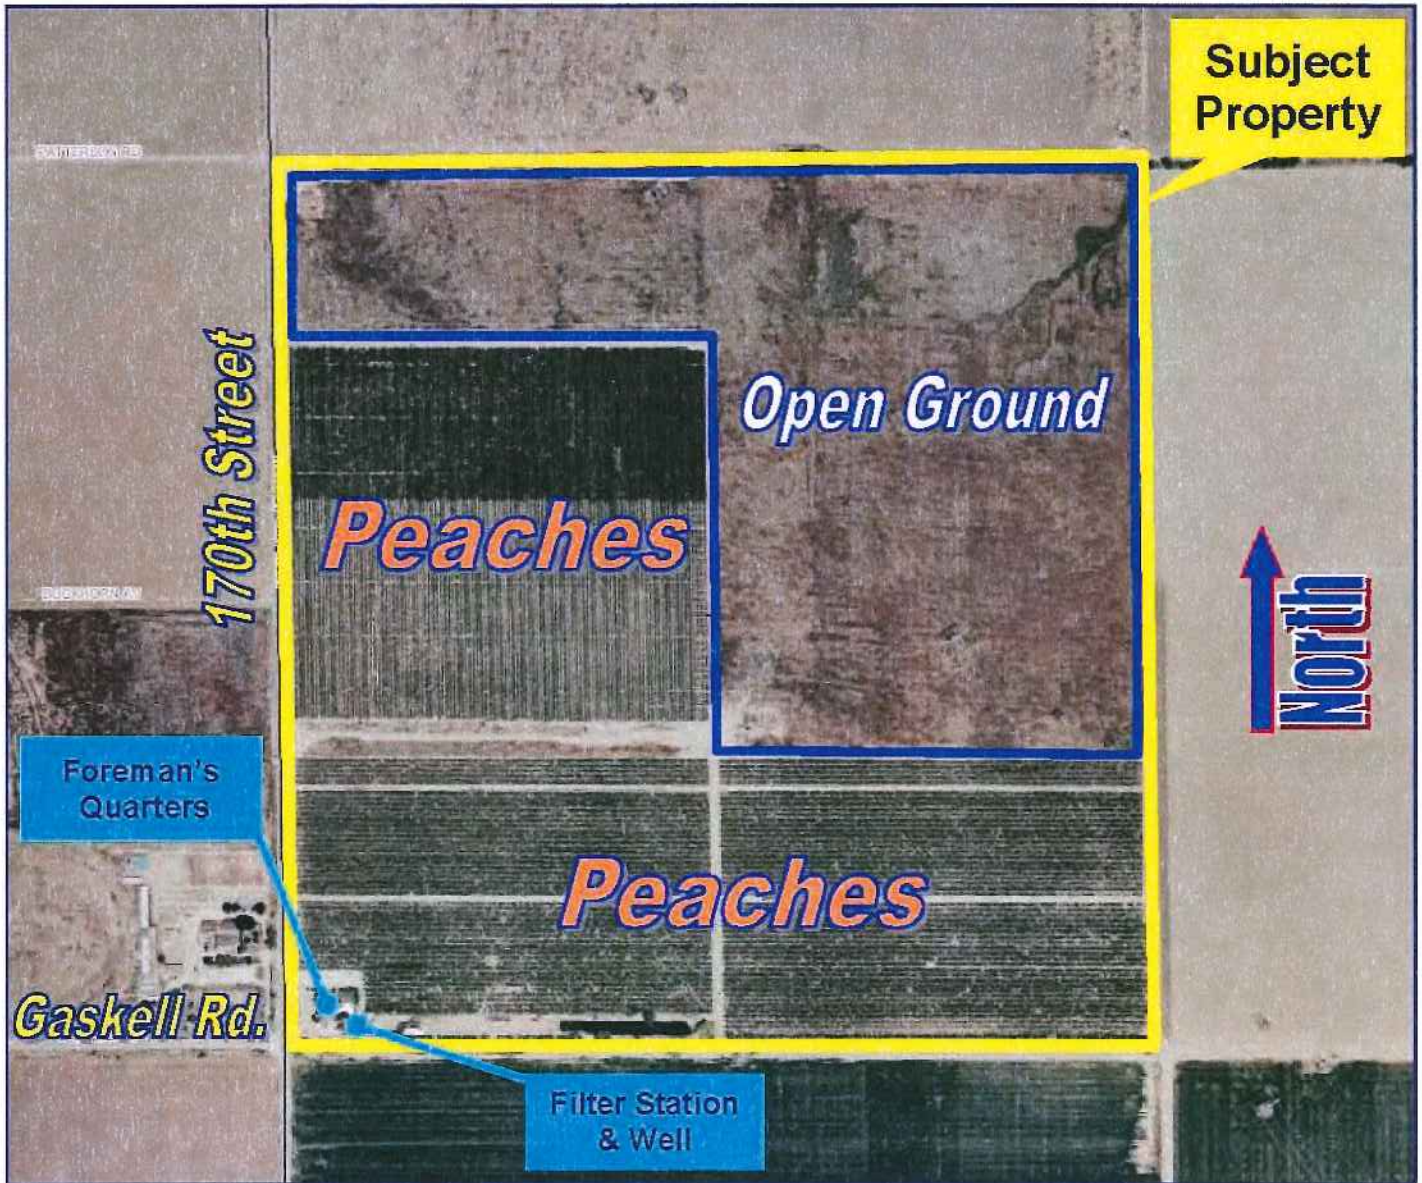

FOR SALE:

158± Acres Prime Farm Land

with Additional Income

Antelope Valley, Kern County, CA