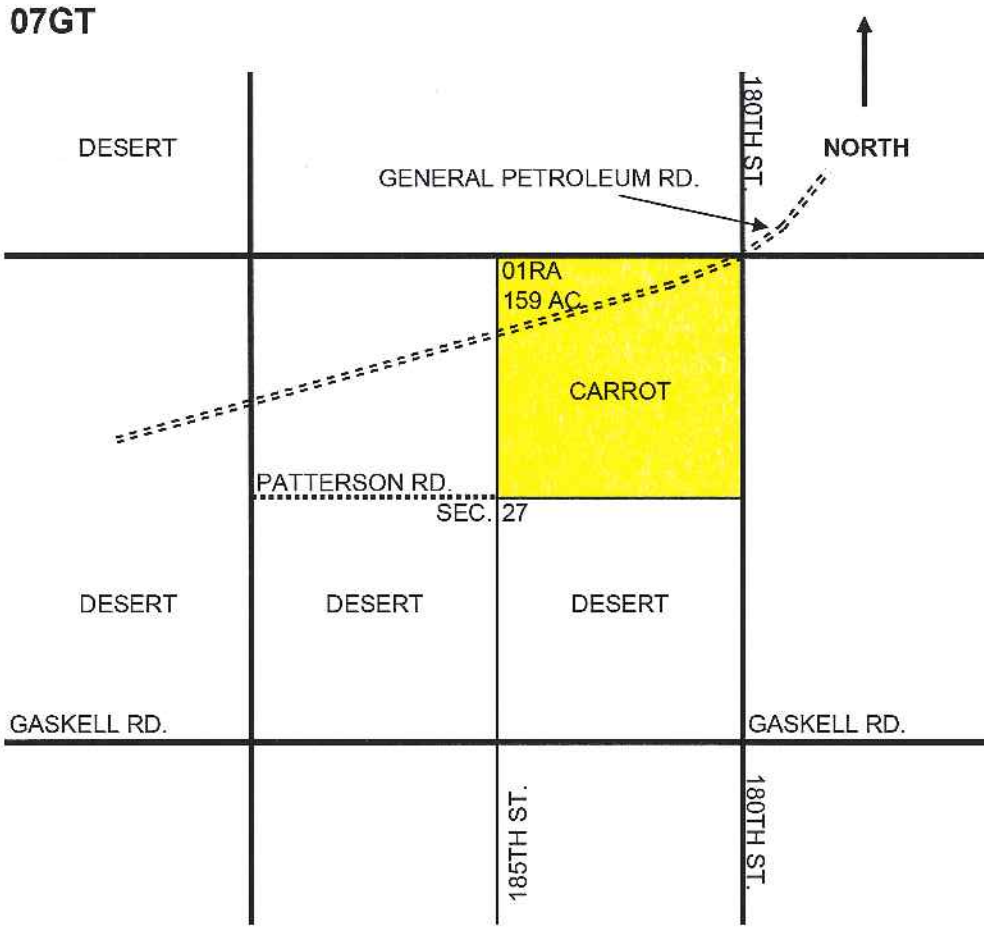

CARROT	159.00	ACRES
TOTAL=	159.00