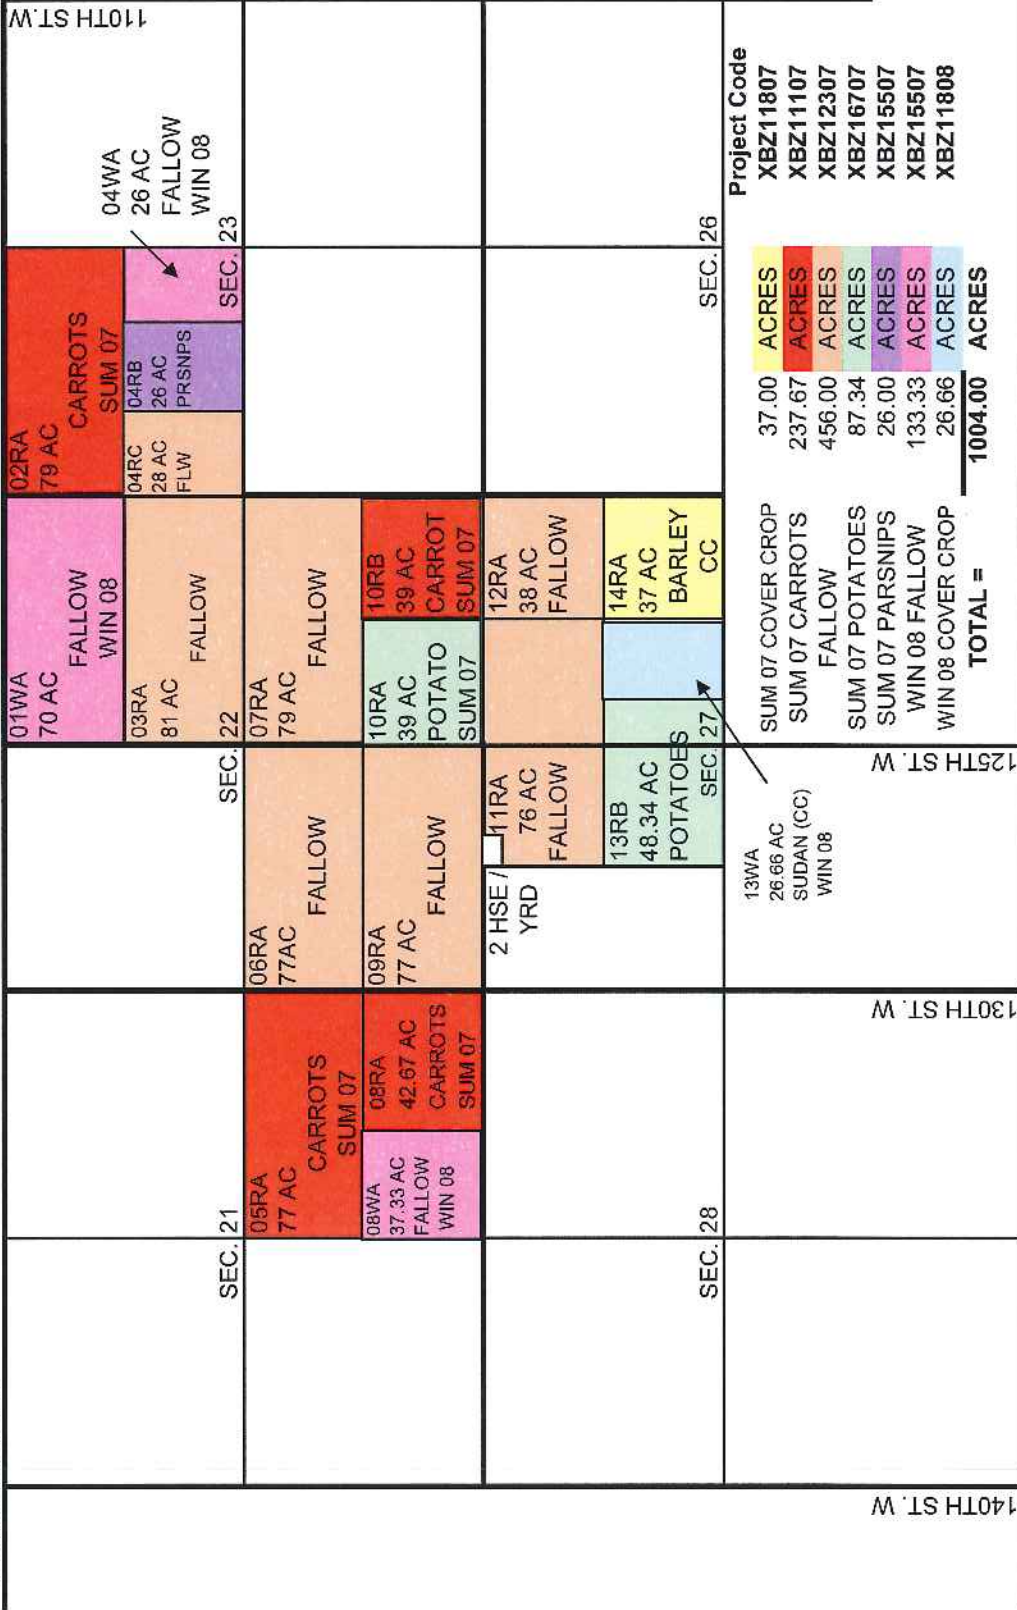

ORGANIC

BOZIGIAN RANCH
KERN COUNTY

SUMMER 2007
09/13/07
#6

07BZ/08BZ

T9N R14W

ROSAMOND BLVD. ROSAMOND BLVD. 110TH ST. W

NORTH

GASKELL RD. GASKELL RD. 140TH ST. W 130TH ST. W 125TH ST. W