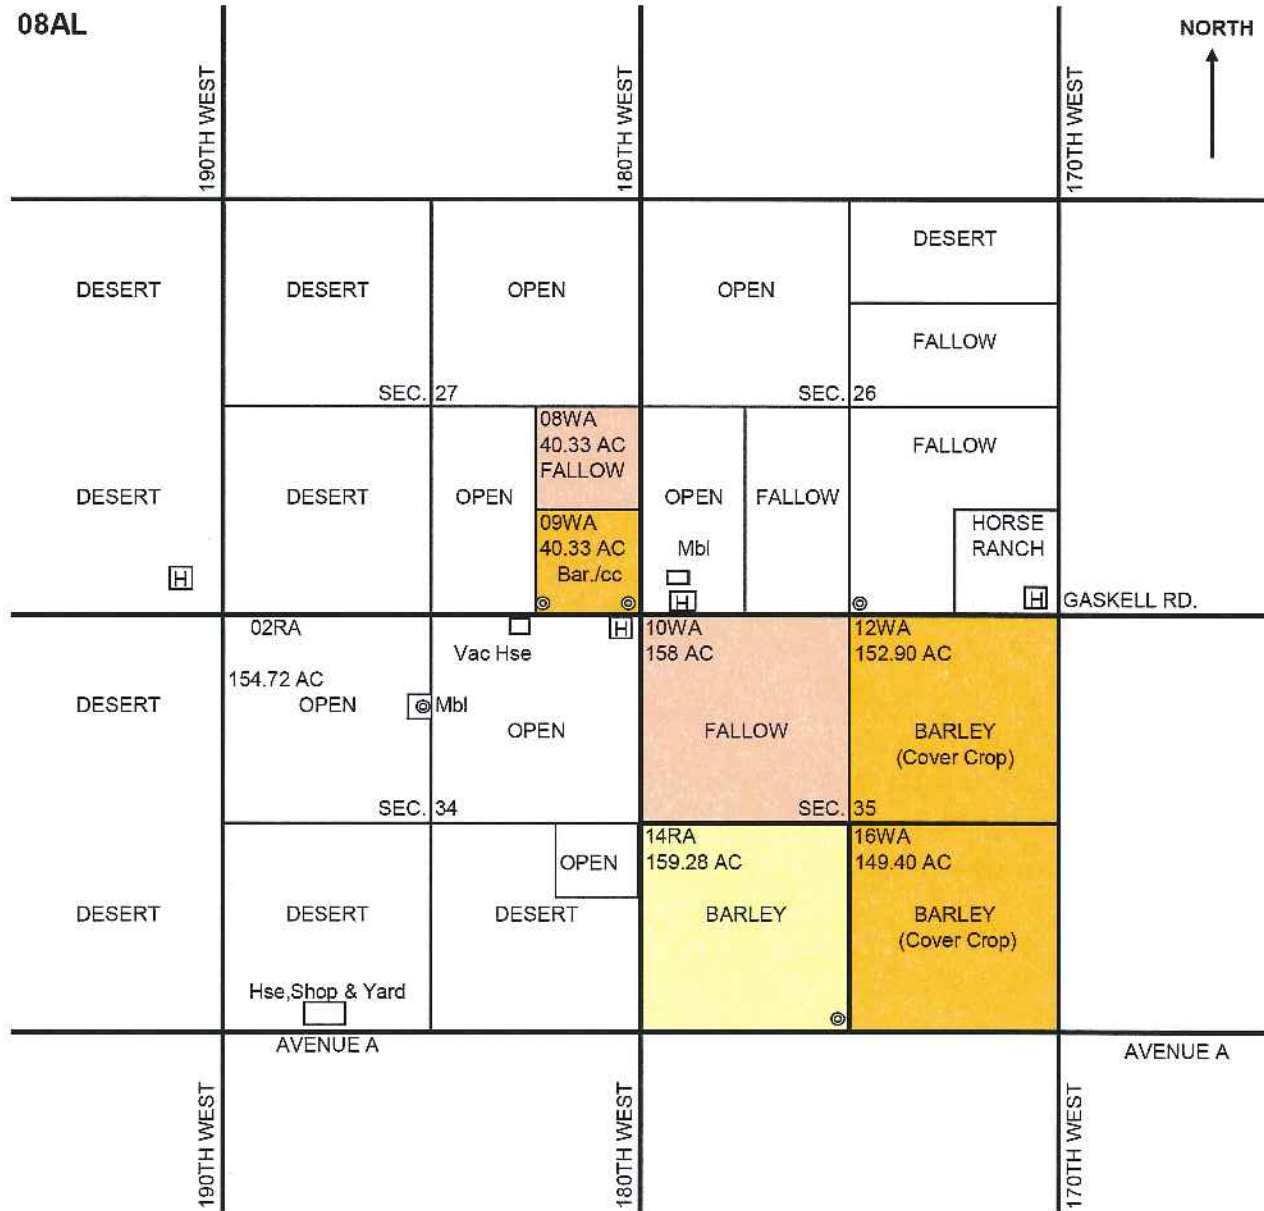

KERN COUNTY
T9N R15W

07GM

08AL

BARLEY	159.28	ACRES
CARROT	342.63	ACRES
FALLOW	198.33	ACRES
TOTAL =	700.24	ACRES

GRIMMWAY ENTERPRISES, INC.
 P.O. BOX 81498
 BAKERSFIELD, CA 93380-1498
 (661) 845-5704

08AL

BARLEY/Cover Crop	342.63	ACRES
BARLEY	159.28	ACRES
FALLOW	198.33	ACRES
TOTAL =	700.24	ACRES