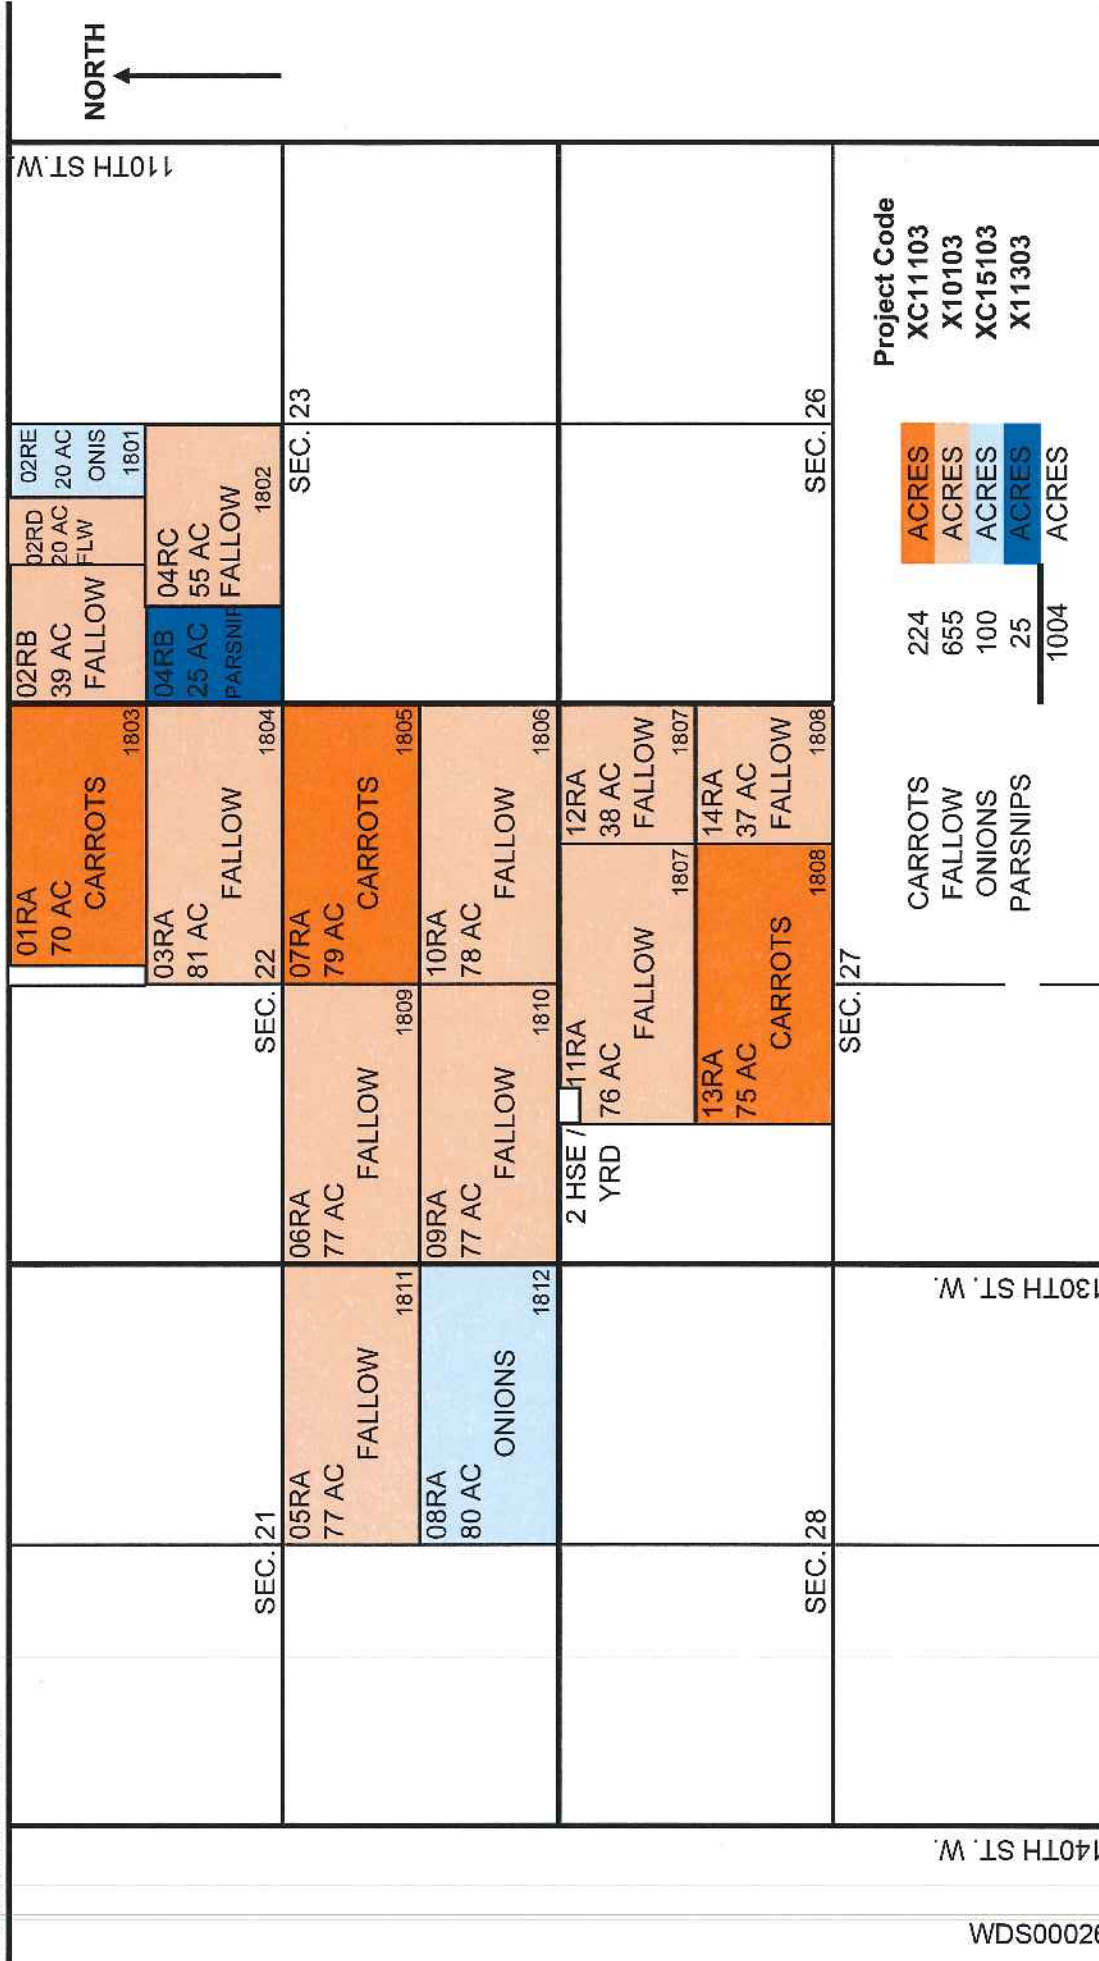

03BZ

T9N R14W

ROSAMOND BLVD.

ROSAMOND BLVD.

NORTH

140TH ST. W.

130TH ST. W.

GASKELL RD.

GASKELL RD.

DIAMOND FARMING COMPANY
P.O. BOX 81498
BAKERSFIELD, CA 93380-1498
(661) 858-0129