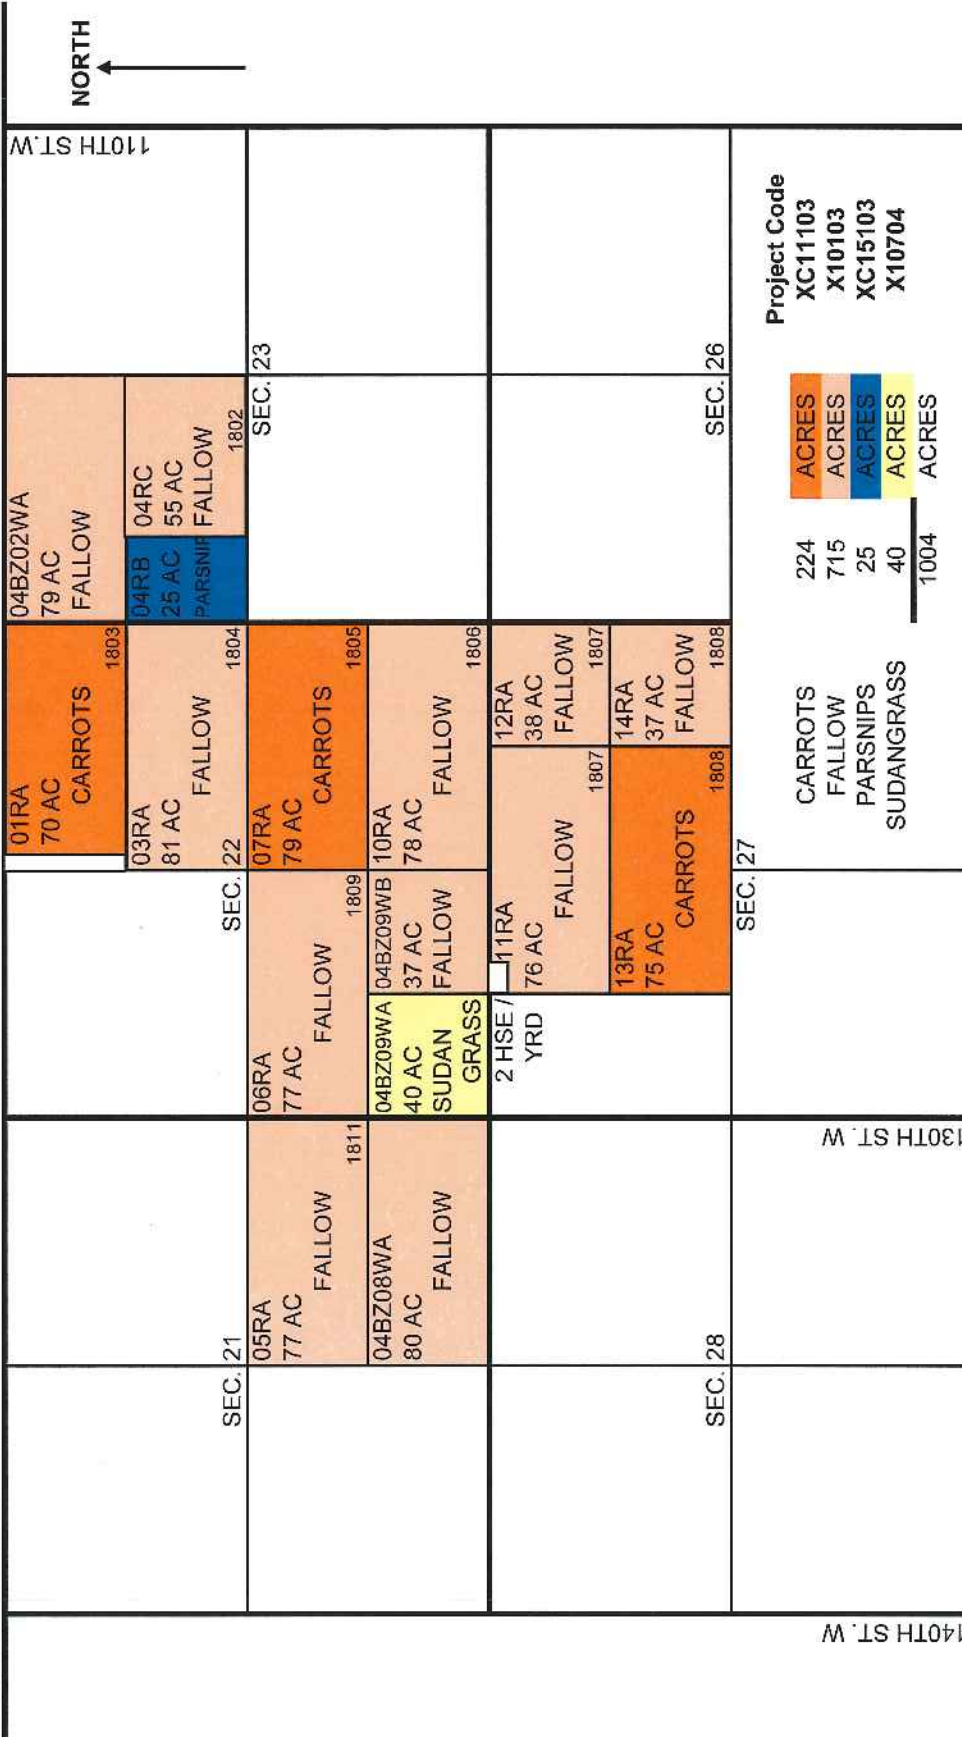

ORGANIC

BOZIGIAN RANCH
KERN COUNTY

SMR 2003
9/30/03
(#5)

T9N R14W

03BZ

ROSAMOND BLVD.

ROSAMOND BLVD.

Project Code	ACRES
XC11103	224
X10103	715
XC15103	25
X10704	40
Total	1004

GASKELL RD.

GASKELL RD.

DIAMOND FARMING COMPANY
P.O. BOX 81498
BAKERSFIELD, CA 93380-1498
(661) 845-2296

Bozigian-Harusai S 03 (5)
Bozigian Crop Maps 2001-2008.xls