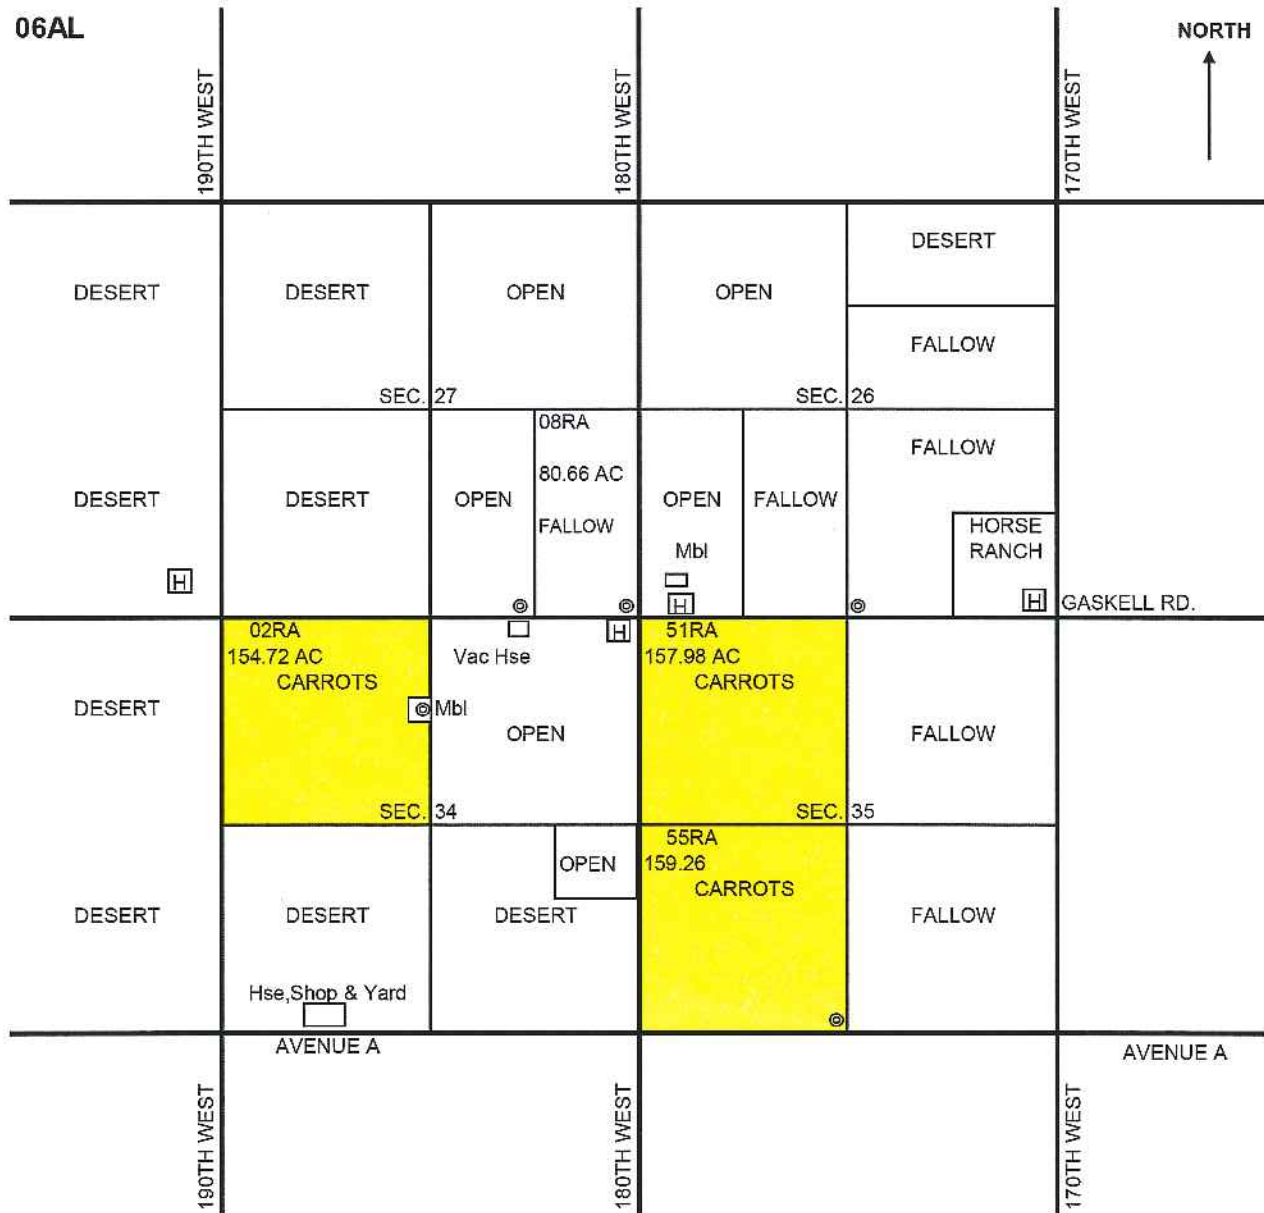

06AL

CARROTS   471.96 ACRES
TOTAL =   471.96 ACRES

GRIMMWAY ENTERPRISES, INC.
P.O. BOX 81498
BAKERSFIELD, CA 93380-1498
(661) 845-5704