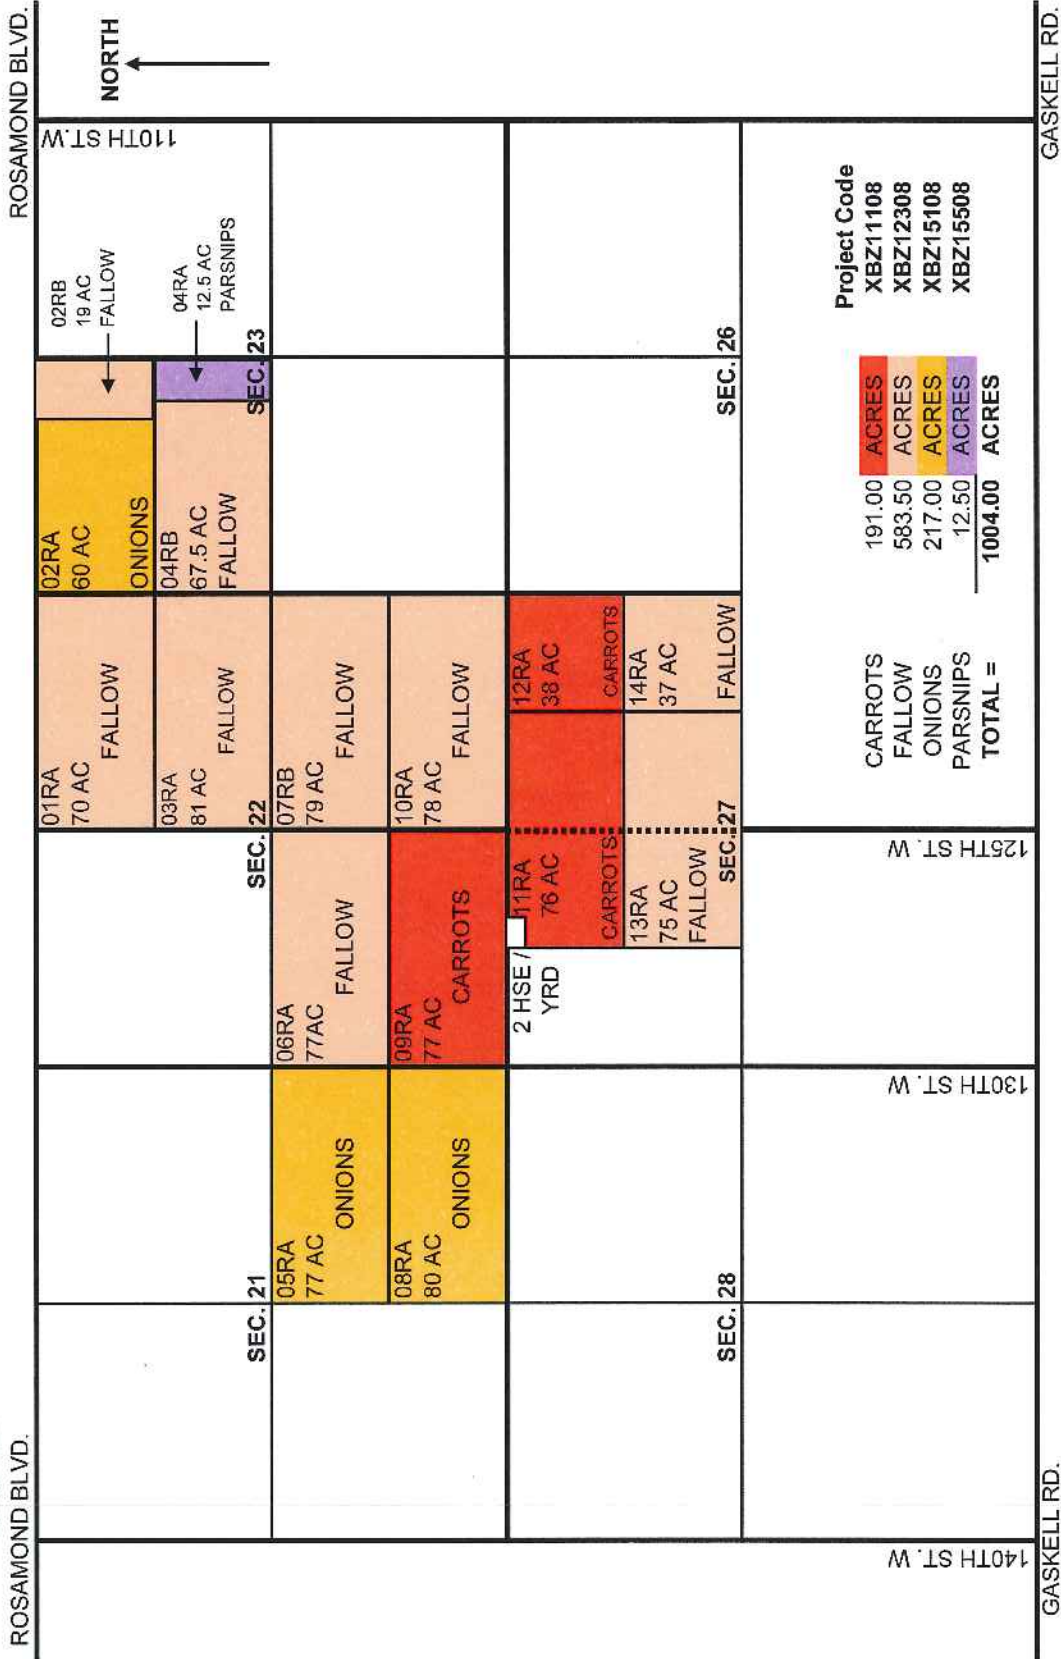

08BZ

T9N R14W

Project Code	ACRES
XBZ11108	191.00
XBZ12308	583.50
XBZ15108	217.00
XBZ15508	12.50
TOTAL =	1004.00

CARROTS	191.00
FALLOW	583.50
ONIONS	217.00
PARSNIPS	12.50
TOTAL =	1004.00

CRYSTAL ORGANIC FARMS, LLC.
P.O. BOX 81498
BAKERSFIELD, CA 93380-1498
(661) 845-2296