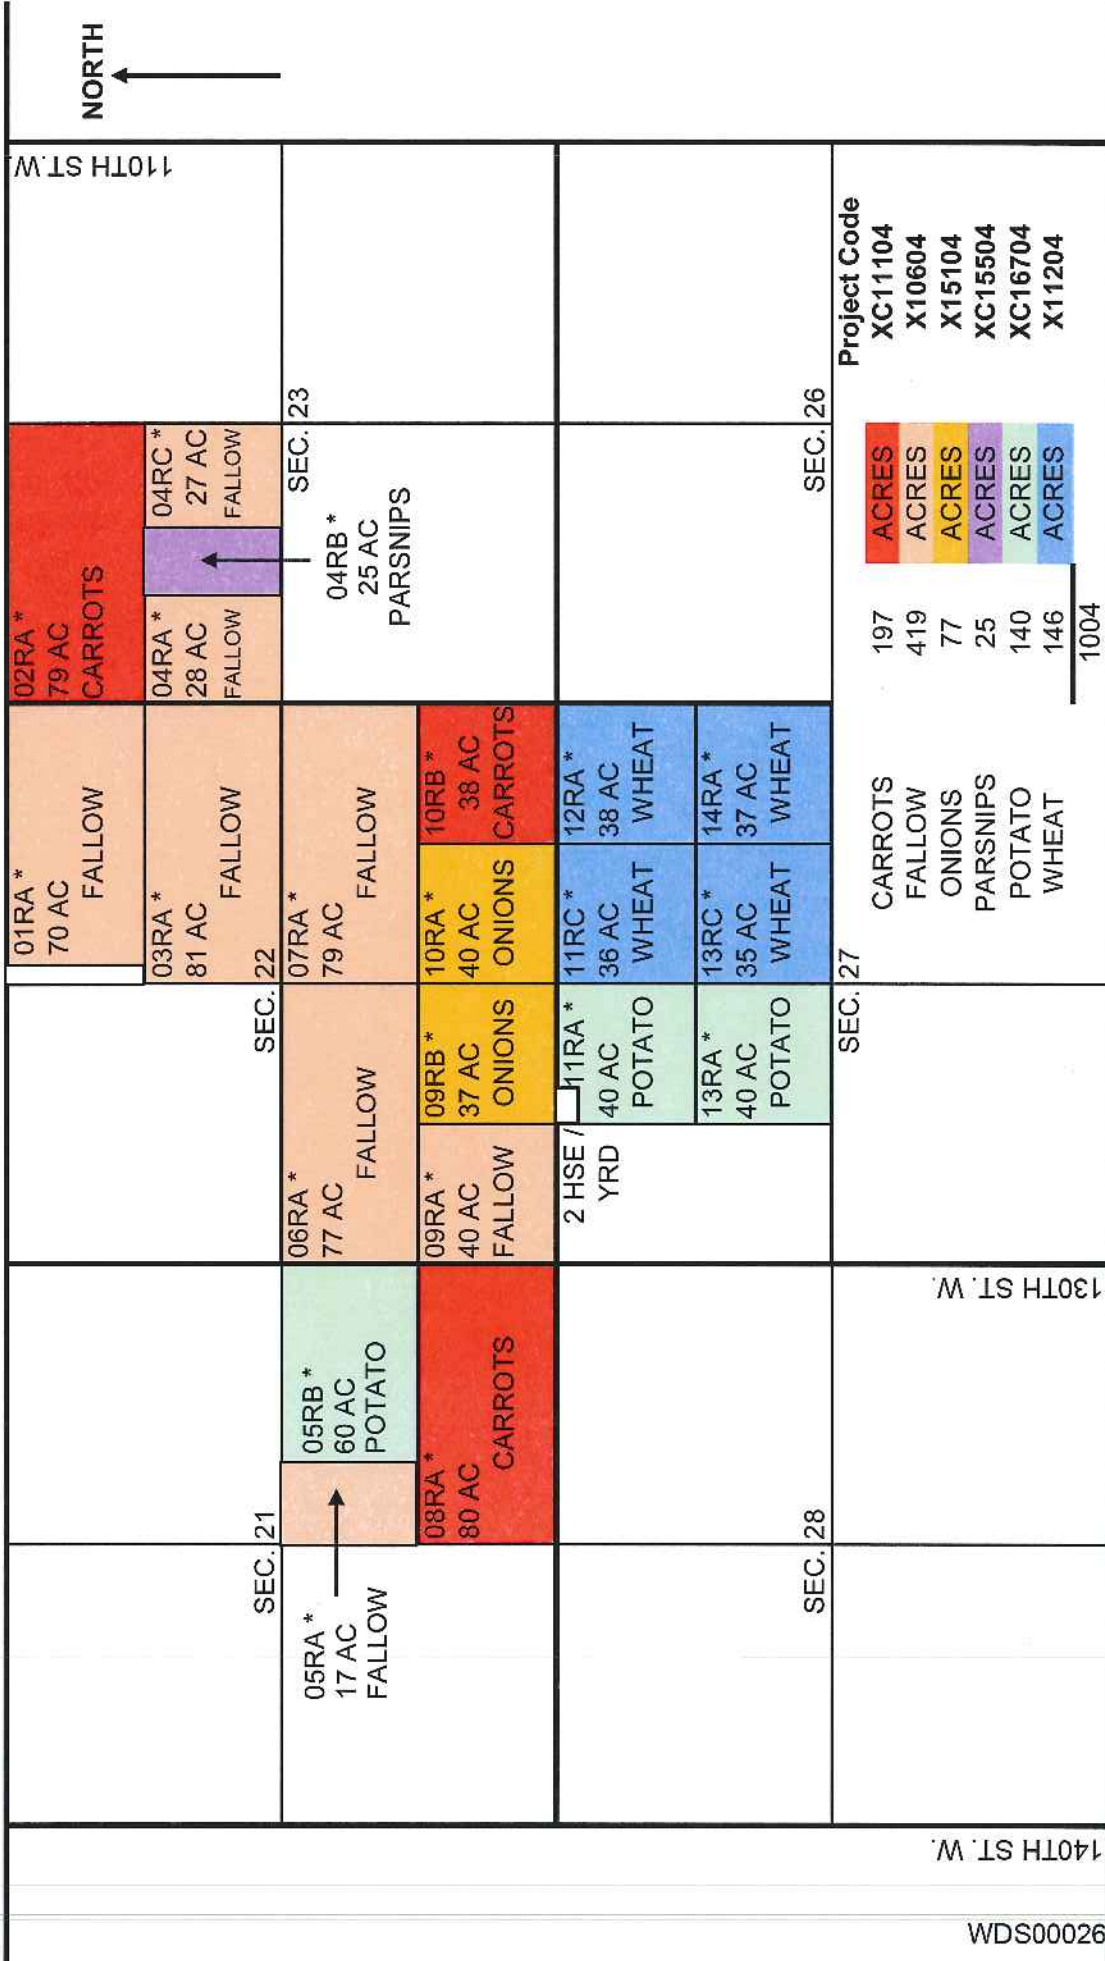

04BZ

T9N R14W

ROSAMOND BLVD. ROSAMOND BLVD. 140TH ST. W. 130TH ST. W. 110TH ST. W.

NORTH

GASKELL RD. GASKELL RD.

CRYSTAL ORGANIC FARMS, LLC.
P.O. BOX 81498
BAKERSFIELD, CA 93380-1498
(881) 845-2296