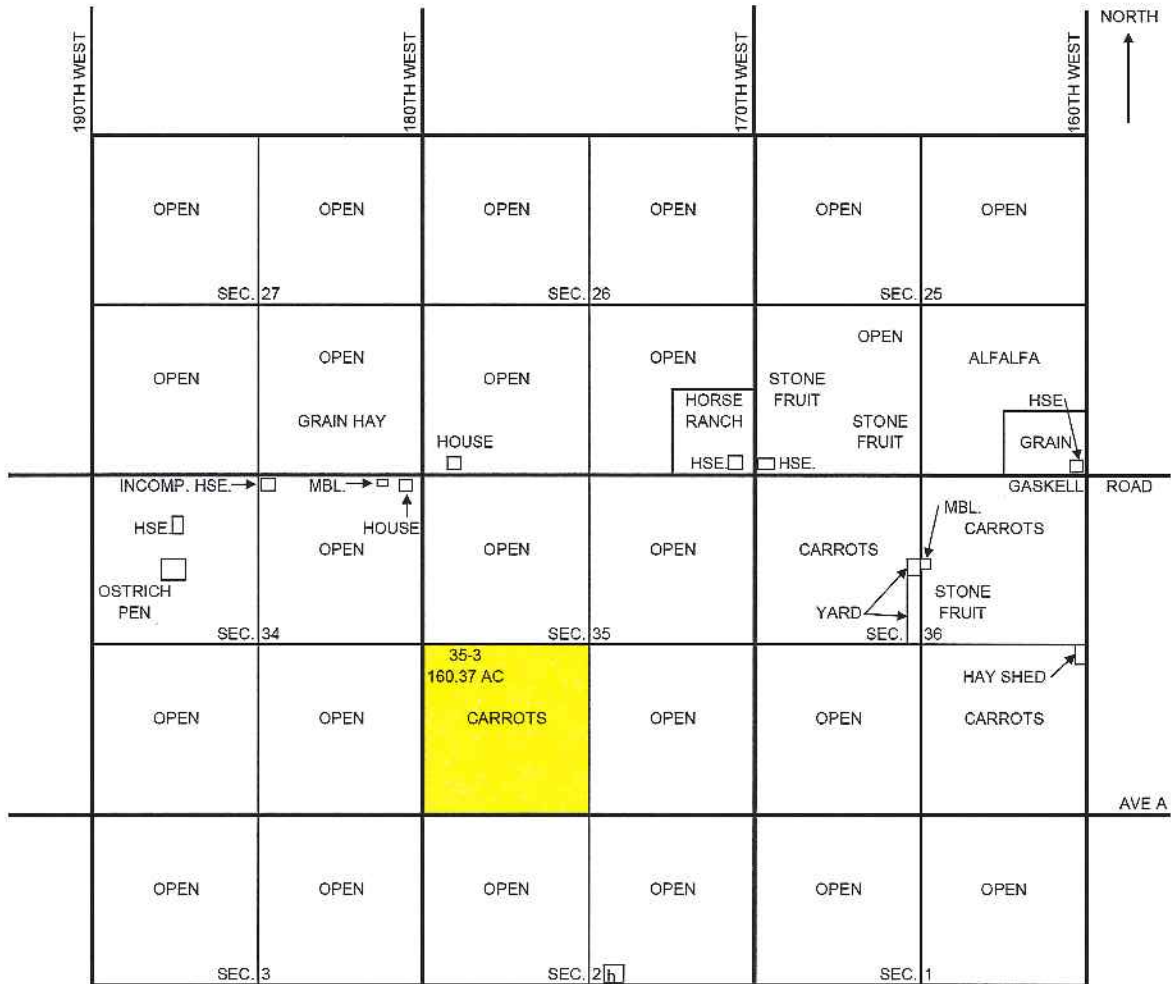

T9N R15W

CARROTS 160.37 ACRES