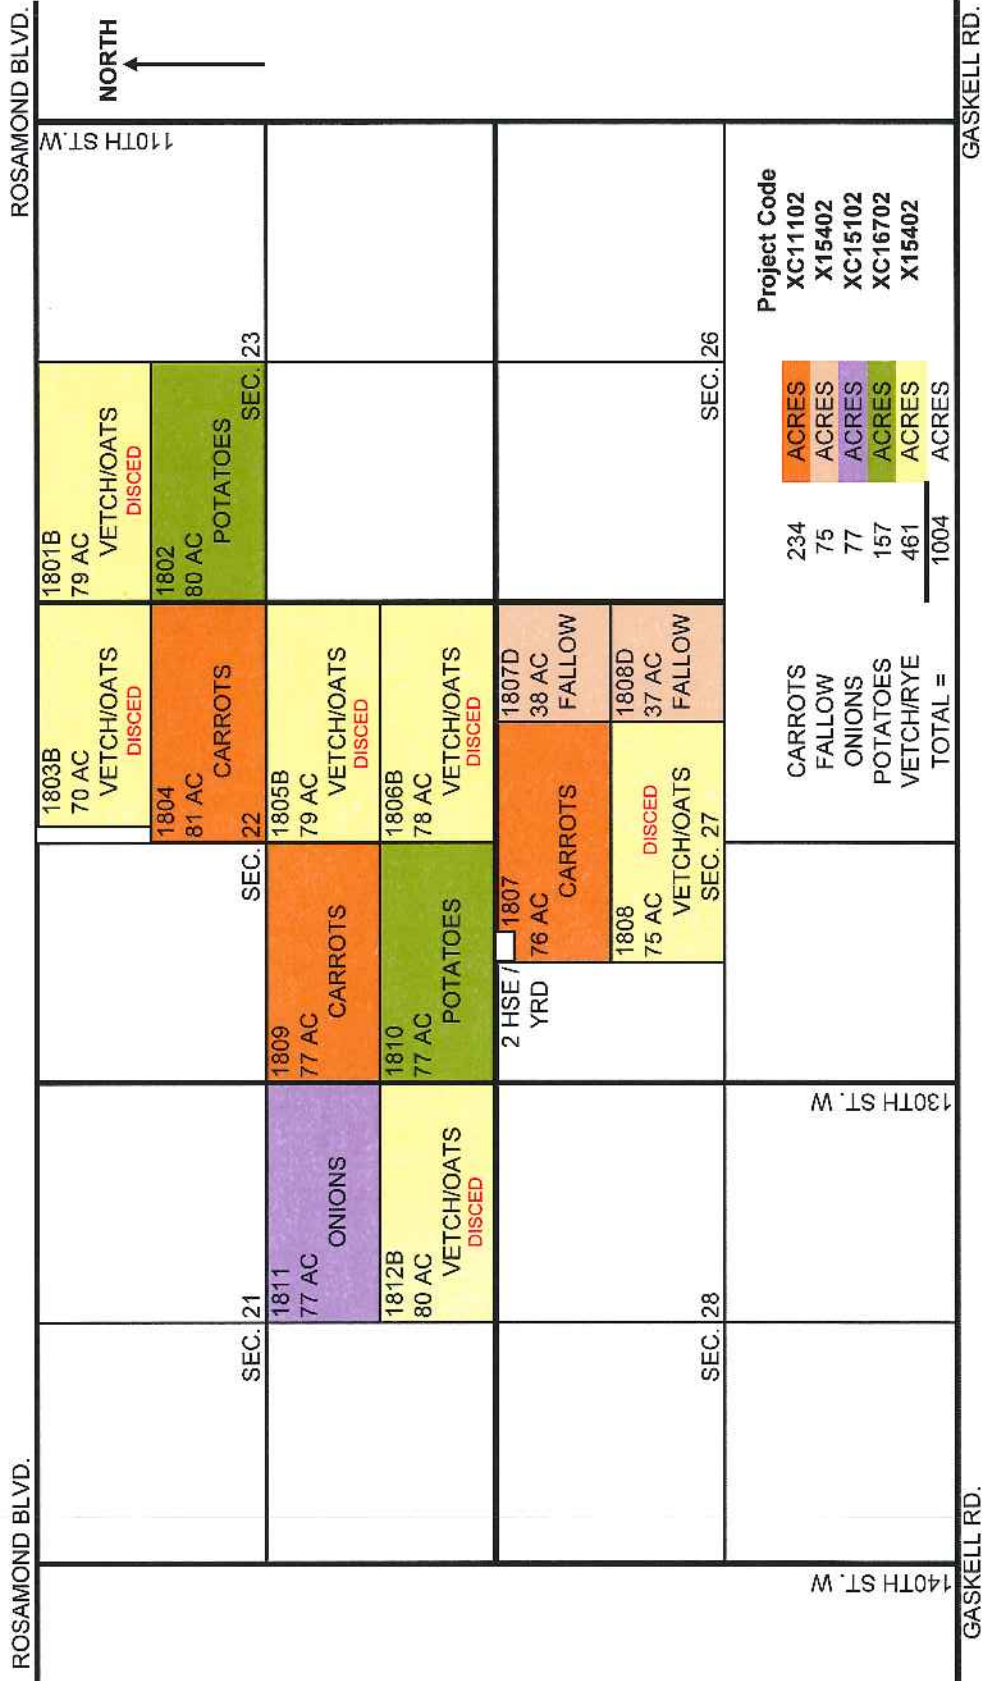

BOZIGIAN AND IARUSSI RANCH
KERN COUNTY

T9N R14W

TRI-DUNCAN / CAL ORGANICS
P.O. BOX 81498
BAKERSFIELD, CA. 93380-1498
(661) 858-0129