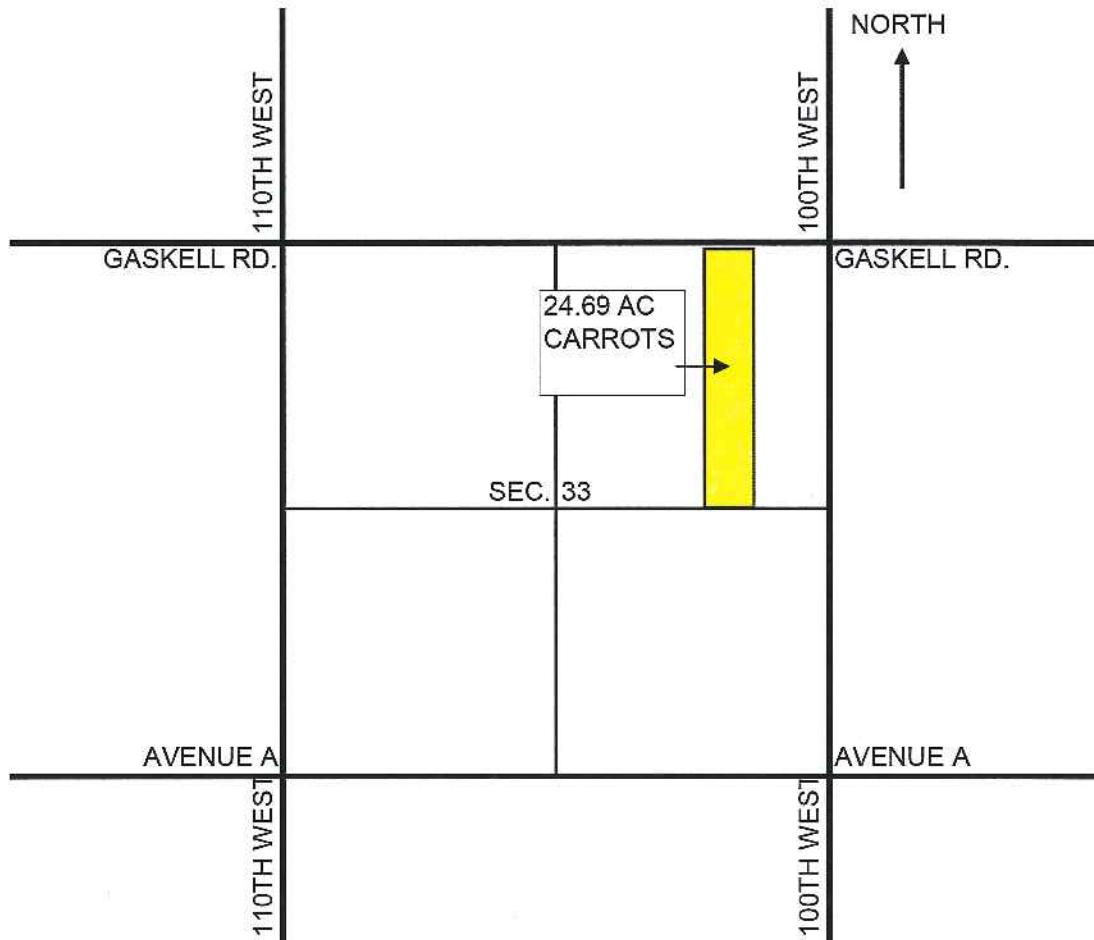

04/07/04

CALANDRI/SON RISE FARMS
APPLE

SUMMER 2004

KERN COUNTY

T9N R14W

CARROTS 61.70 ACRES
TOTAL= 61.70

GRIMMWAY ENTERPRISES, INC.
P.O. BOX 81498

GEI Farmed Land Maps 170th West 1904203
BAZERSFIELD, CA 93380-1498
Apple SMR 04 (661) 845-5704

WDS000158