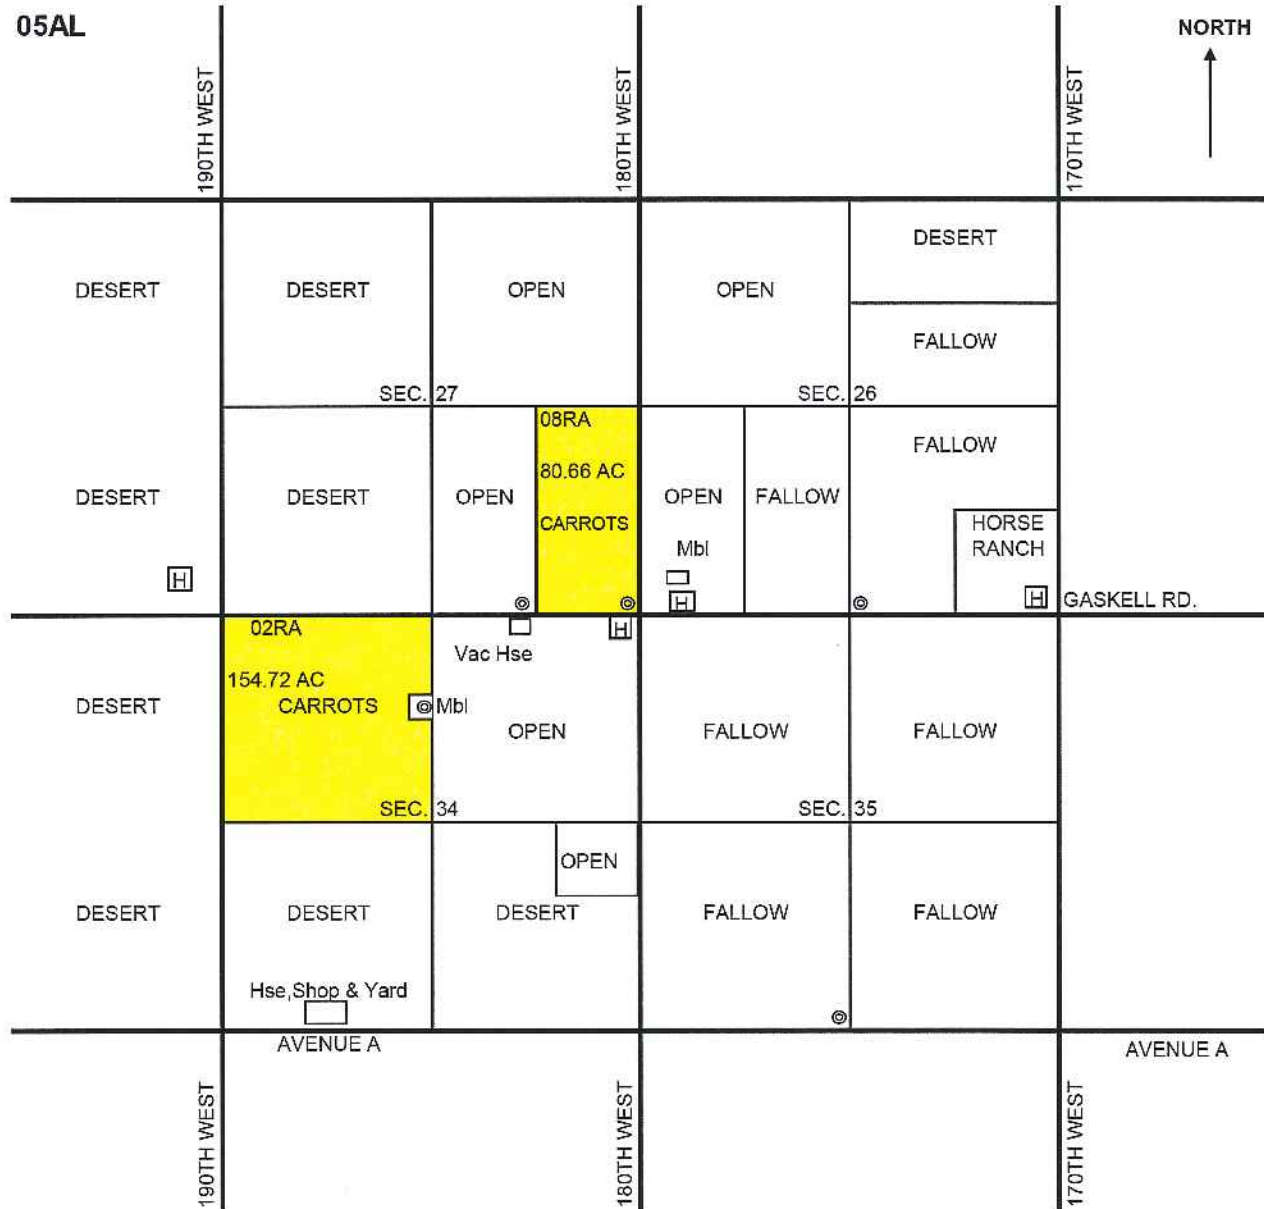

05AL

CARROTS = 235.38 ACRES
TOTAL = 235.38 ACRES

GRIMMWAY ENTERPRISES, INC.
P.O. BOX 81498
BAKERSFIELD, CA 93380-1498
(661) 845-5704