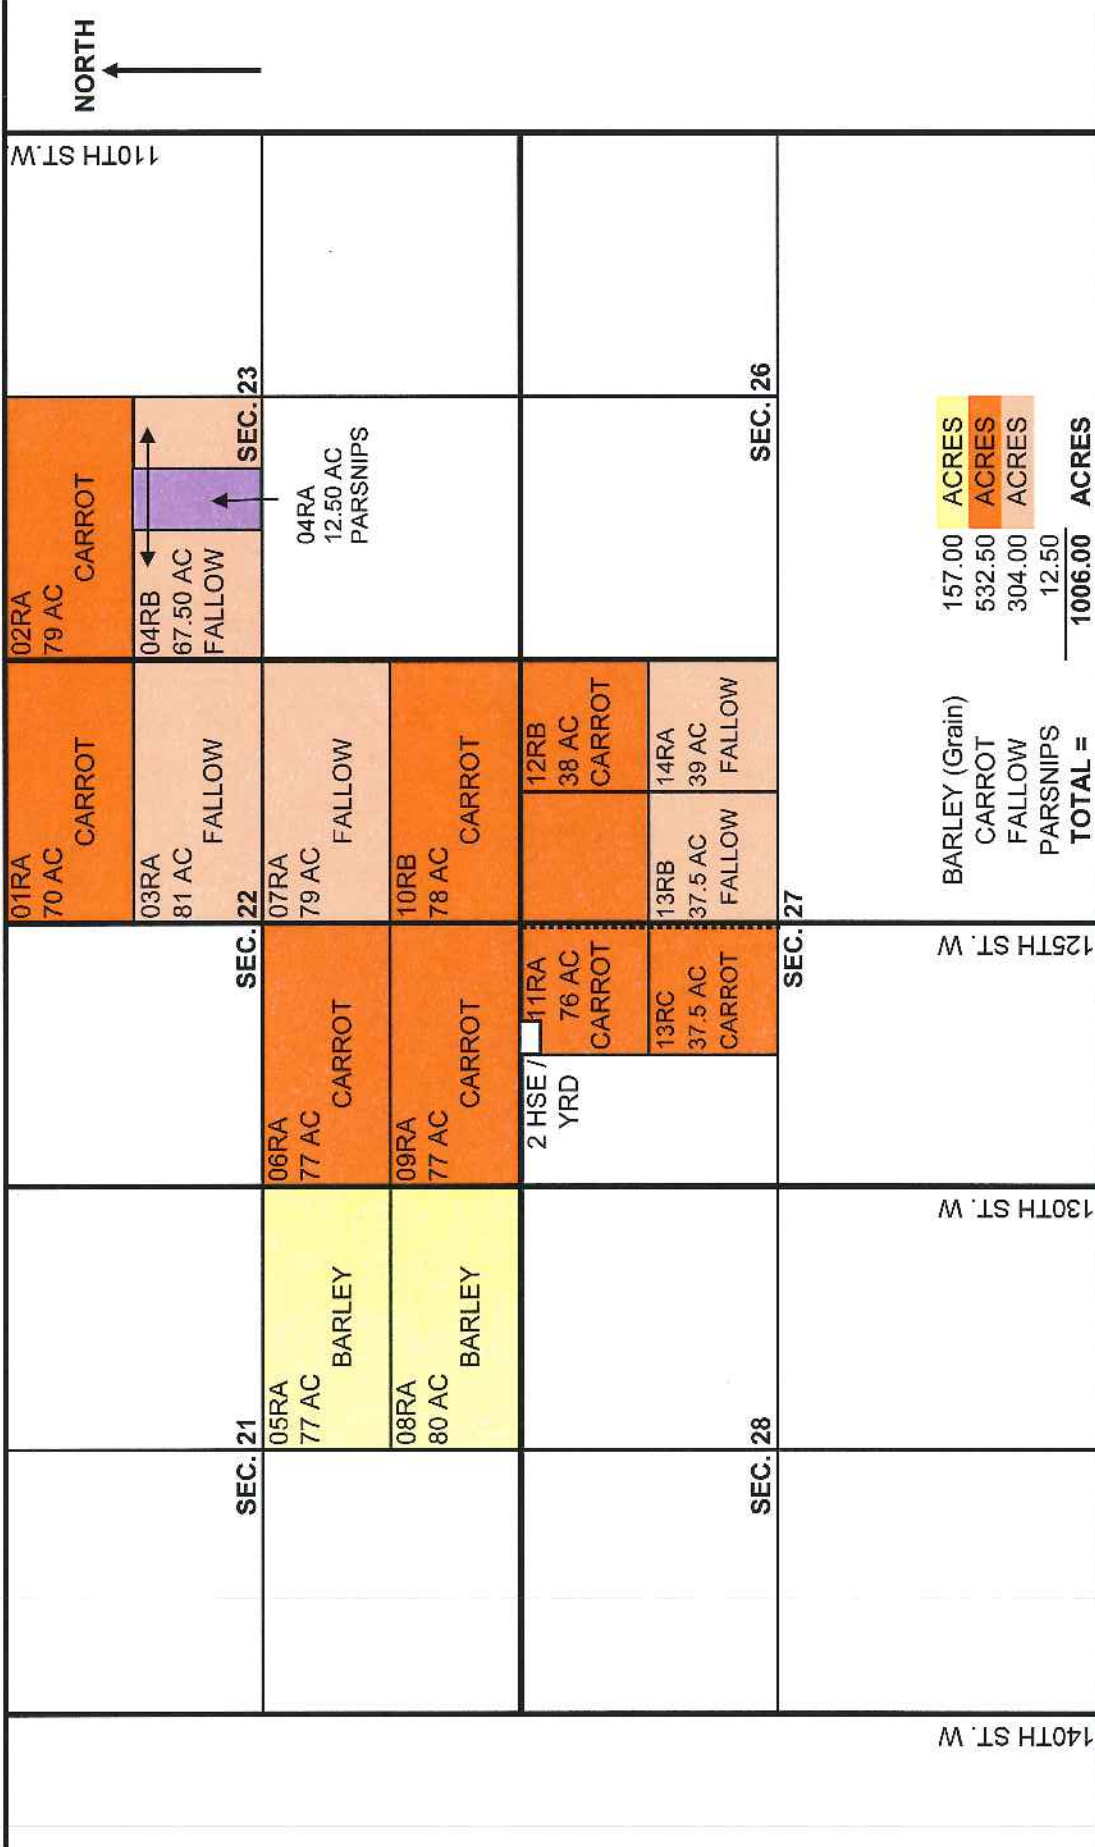

ROSAMOND BLVD.

BARLEY (Grain)	157.00	ACRES
CARROT	532.50	ACRES
FALLOW	304.00	ACRES
PARSNIPS	12.50	
TOTAL =	1006.00	ACRES

GASKELL RD.

GASKELL RD.

VEGETABLE ACRES

545.00

GRIMMWAY ENTERPRISES, INC.

P.O. BOX 81498