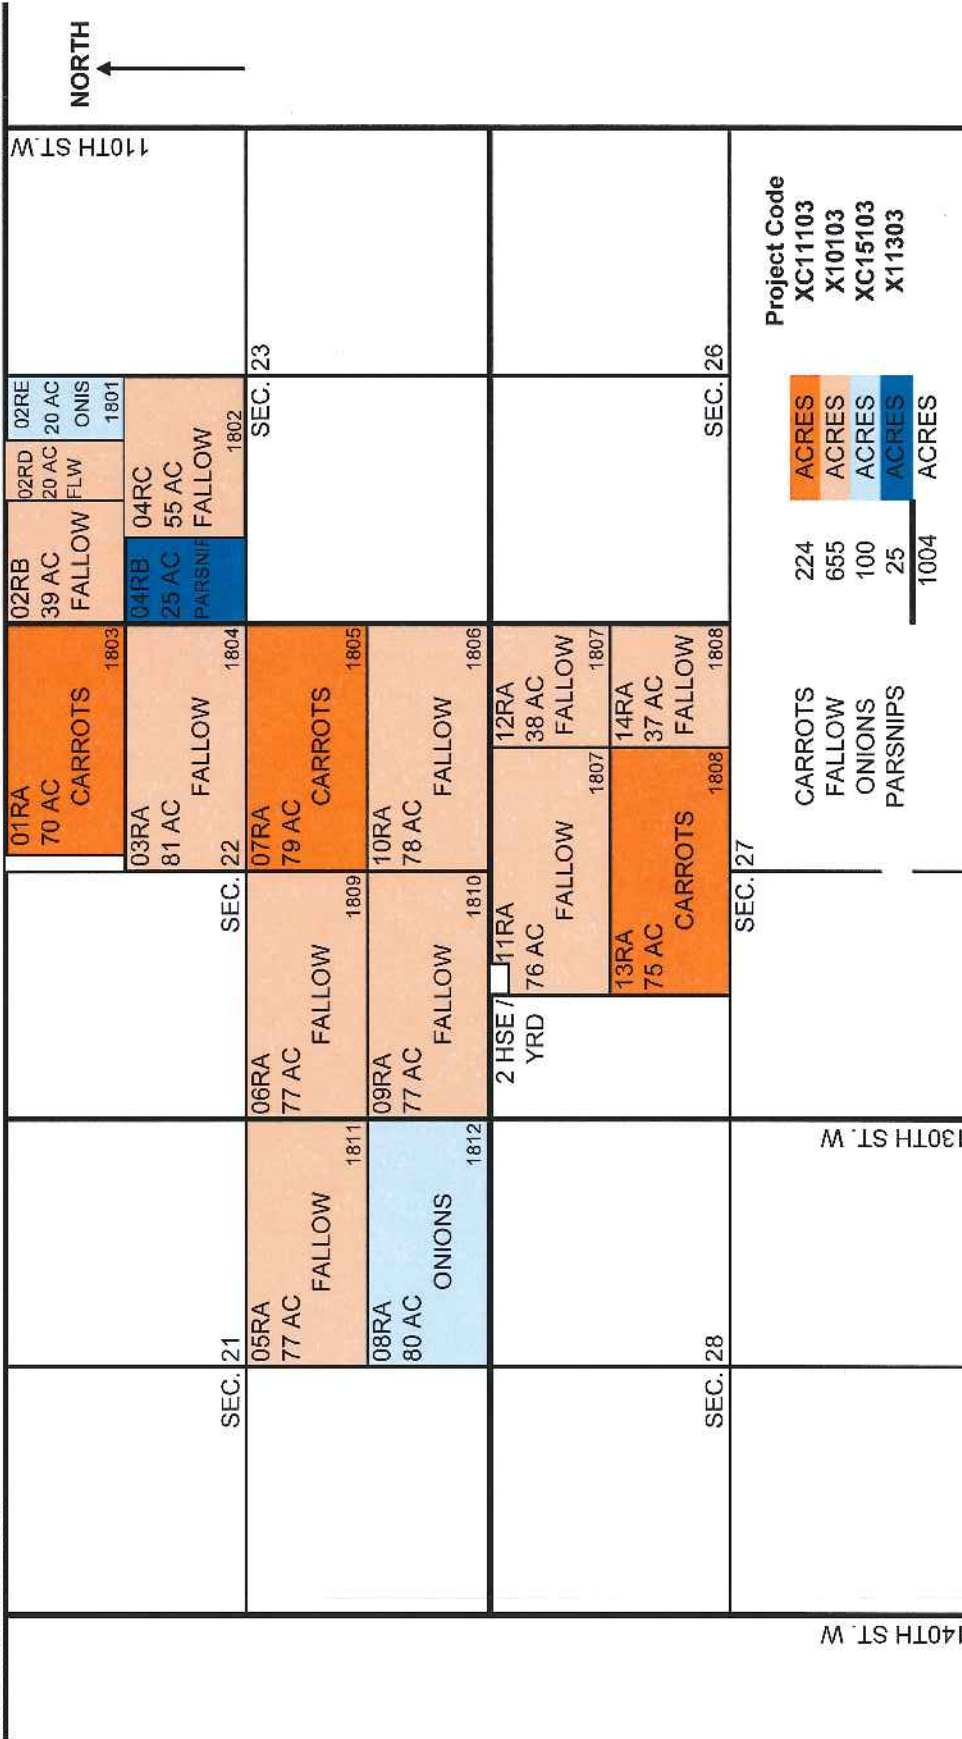

ORGANIC

BOZIGIAN RANCH
KERN COUNTY

SMR 2003
4/9/03
(#4)

T9N R14W

03BZ

ROSAMOND BLVD.

ROSAMOND BLVD.

Project Code	ACRES
XC11103	224
X10103	655
XC15103	100
X11303	25
TOTAL	1004

GASKELL RD.

GASKELL RD.

DIAMOND FARMING COMPANY
P.O. BOX 81498
BAKERSFIELD, CA 93380-1498
(661) 858-0129