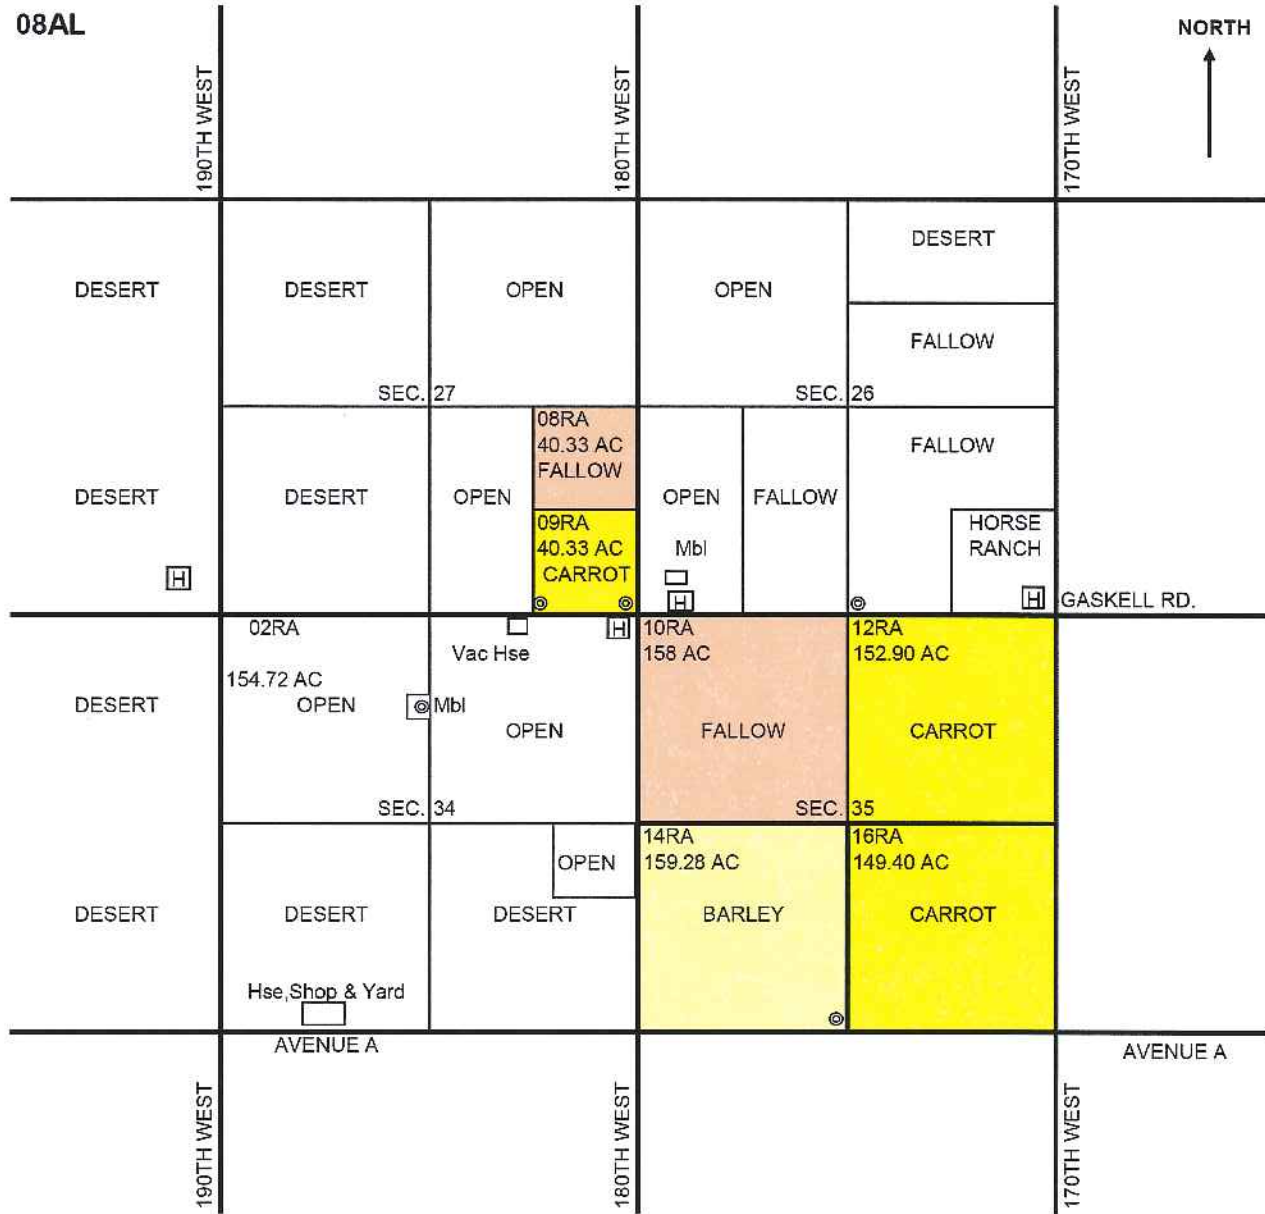

08AL

BARLEY	159.28	ACRES
CARROT	342.63	ACRES
FALLOW	198.33	ACRES
TOTAL =	700.24	ACRES

GRIMMWAY ENTERPRISES, INC.
P.O. BOX 81498
BAKERSFIELD, CA 93380-1498
(661) 845-5704