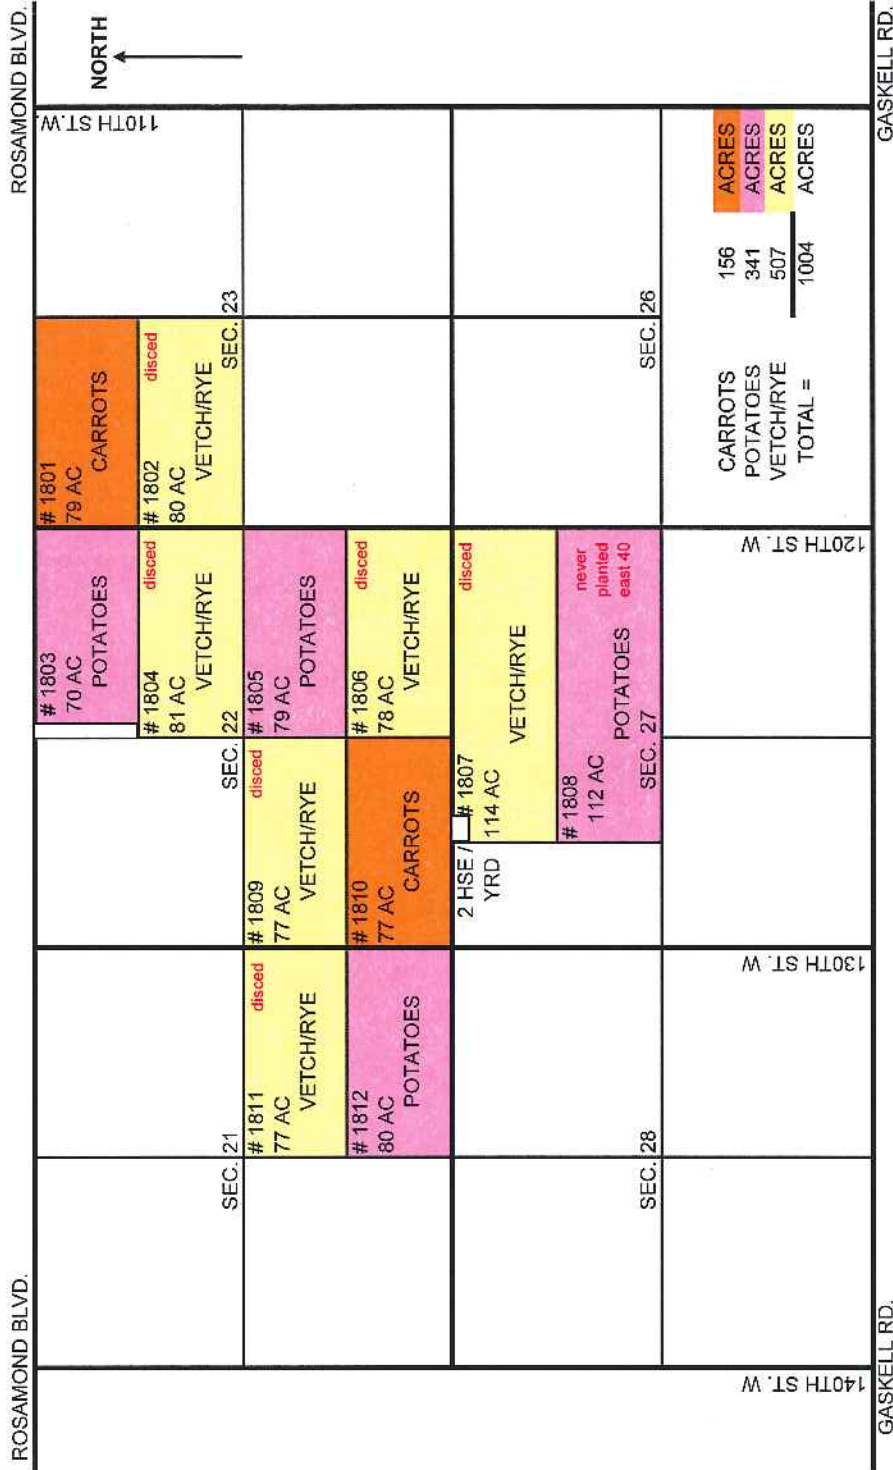

BOZIGIAN AND IARUSSI RANCH
KERN COUNTY

T9N R14W

TRI-DUNCAN / CAL ORGANICS
12000 MAIN ST.
LAMONT, CA. 93241
(661) 845-2296