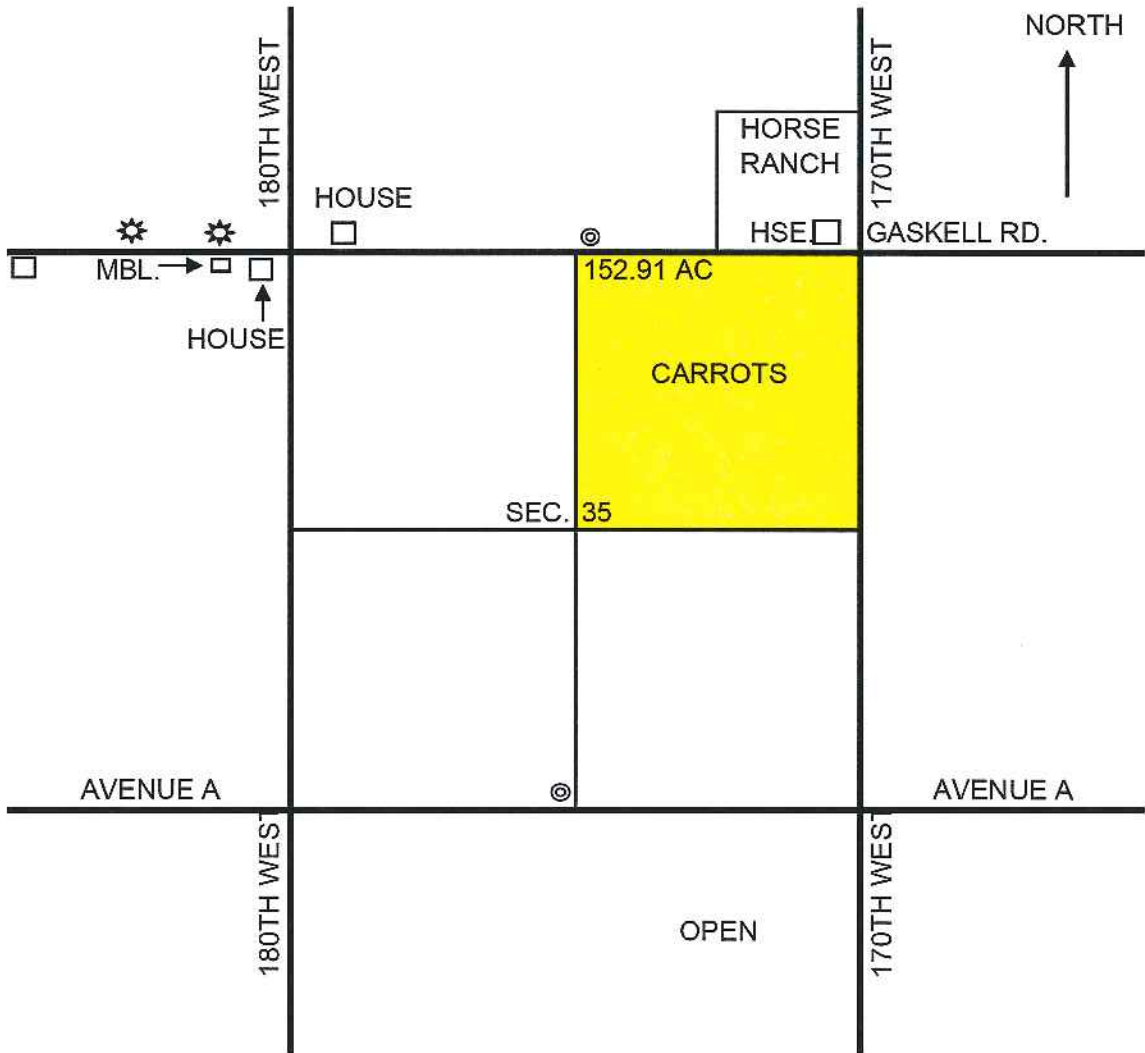

CARROTS	<u>152.91</u>	ACRES
TOTAL=	152.91	

GRIMMWAY ENTERPRISES, INC.

GEI Farmed Land Maps 170th West 1998-2009 P.O. BOX 81498
 Alesso SMR 04 BAKERSFIELD, CA 93380-1498
 (661) 845-5704

WDS000157

04/07/04

CALANDRI/SON RISE FARMS
APPLE