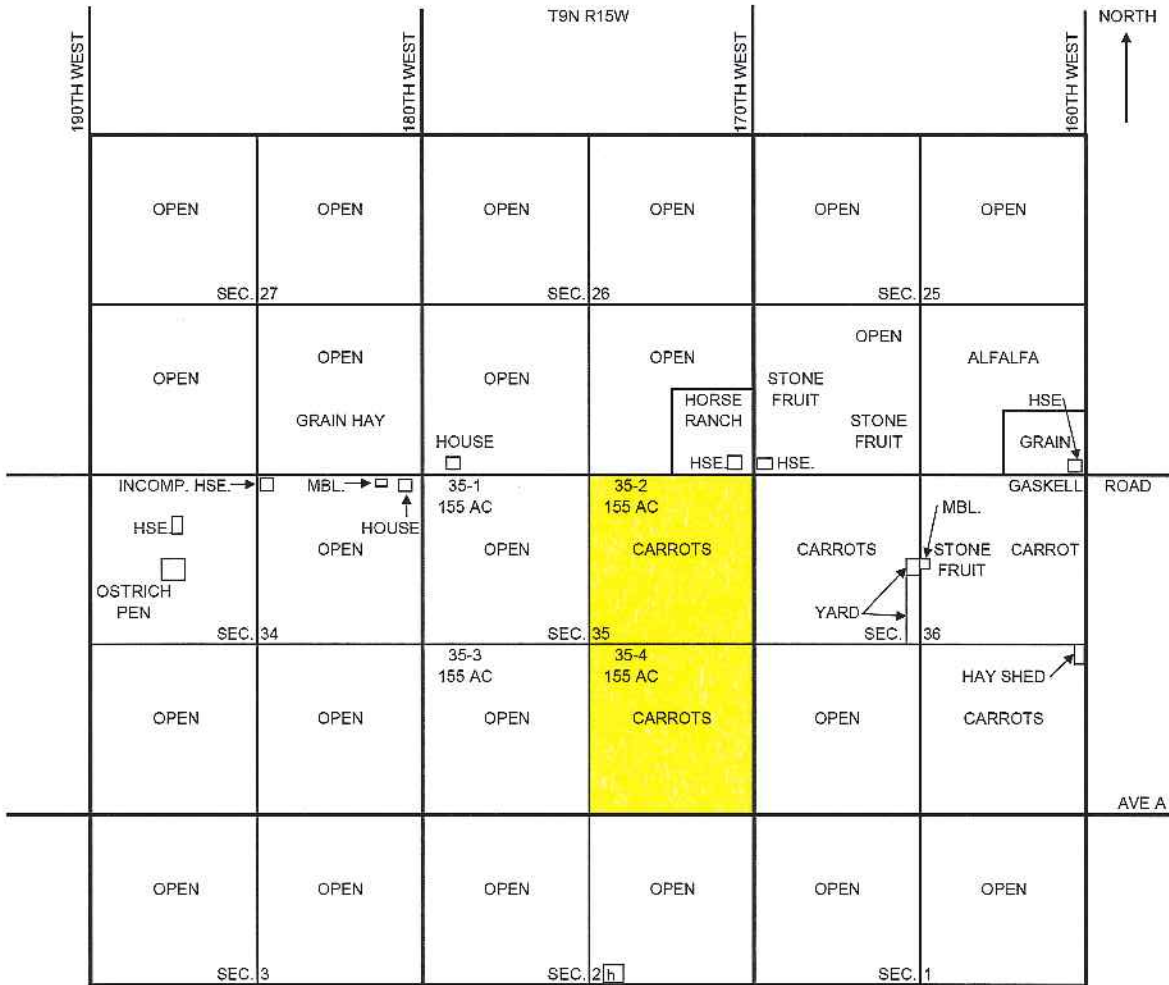

SUMMER 1999 CARROTS = 310 ACRES