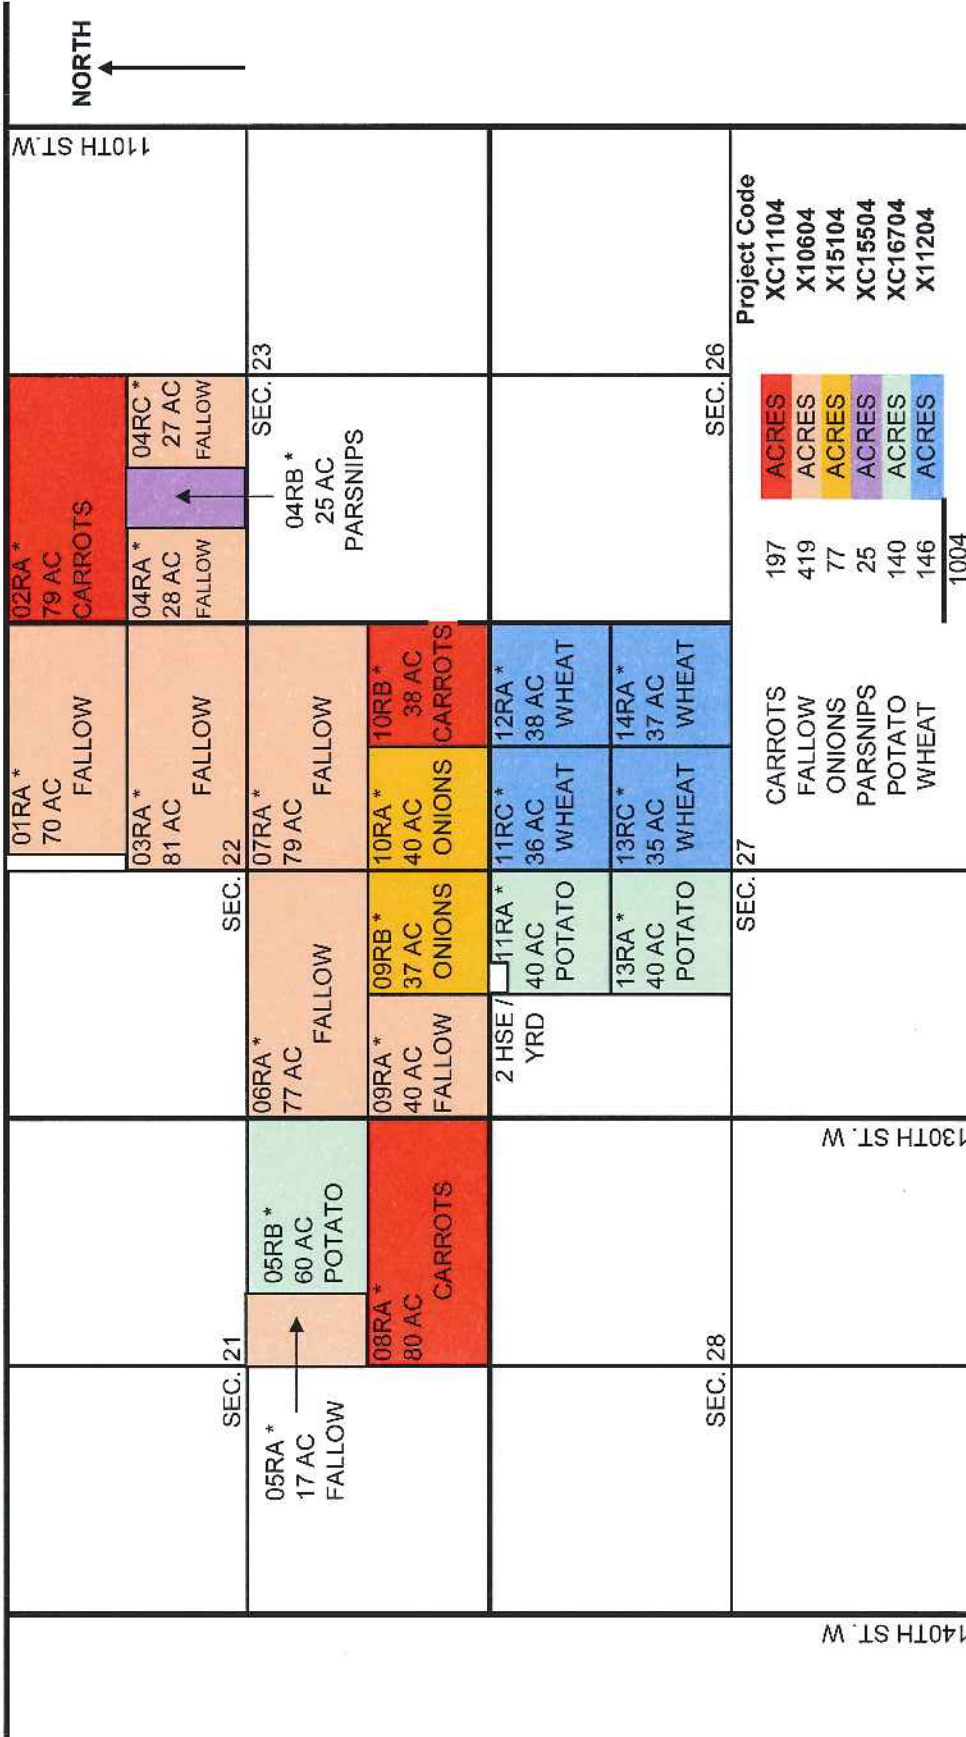

ORGANIC

BOZIGIAN RANCH
KERN COUNTY

SMR 2004
2/19/04
(#2)

T9N R14W

04BZ

ROSAMOND BLVD.

ROSAMOND BLVD.

GASKELL RD.

GASKELL RD.

CRYSTAL ORGANIC FARMS, LLC.
P.O. BOX 81498
BAKERSFIELD, CA 93380-1498
(661) 845-2296