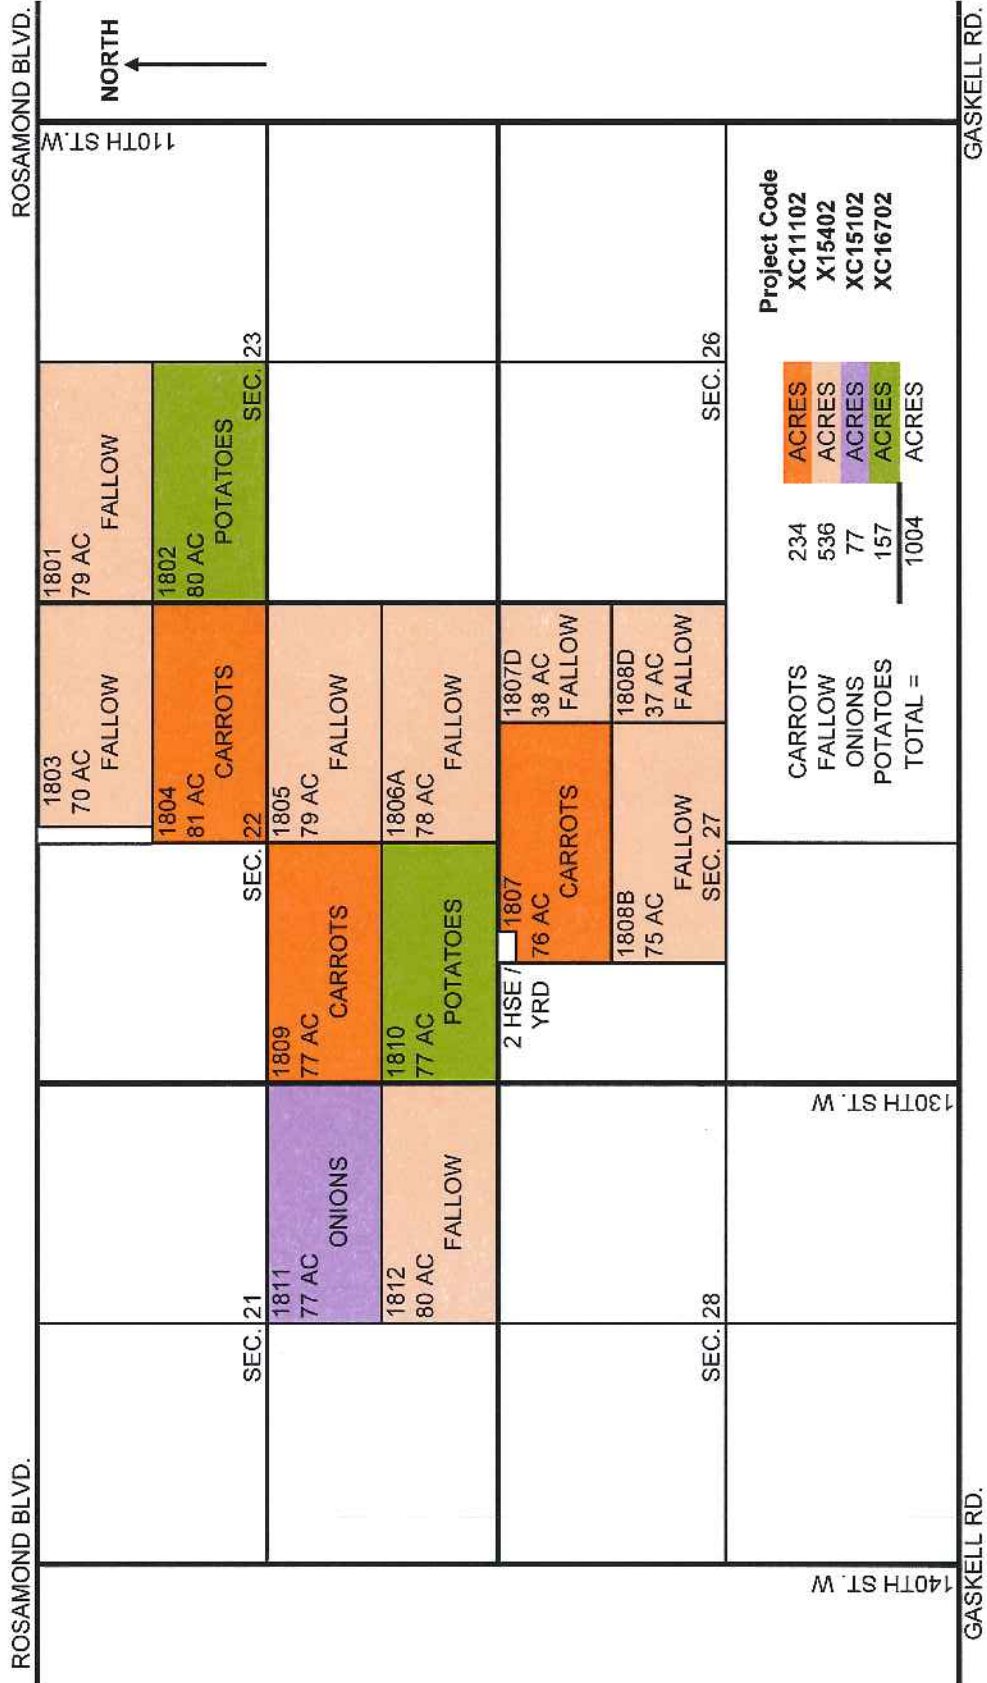

BOZIGIAN AND IARUSSI RANCH
KERN COUNTY

T9N R14W

TRI-DUNCAN / CAL ORGANICS
P.O. BOX 81498
BAKERSFIELD, CA. 93380-1498
(661) 858-0129