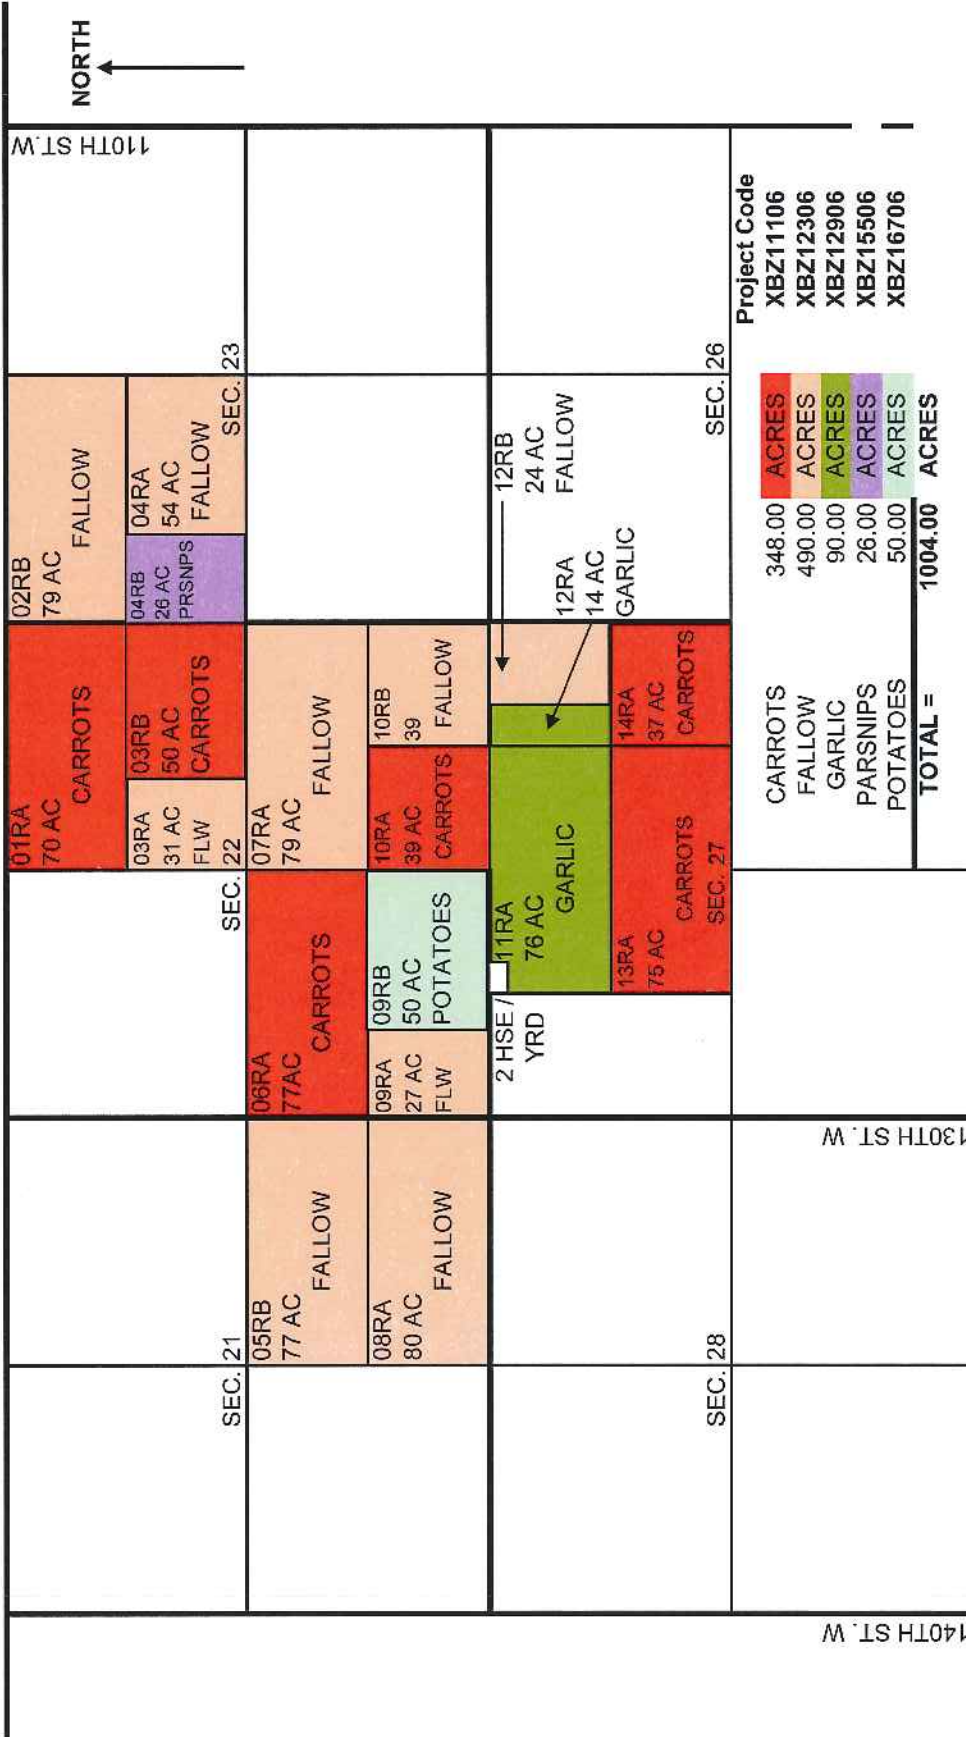

T9N R14W

06BZ

ROSAMOND BLVD.

ROSAMOND BLVD.

CRYSTAL ORGANIC FARMS, LLC.
P.O. BOX 81498
BAKERSFIELD, CA 93380-1498
(661) 845-2296