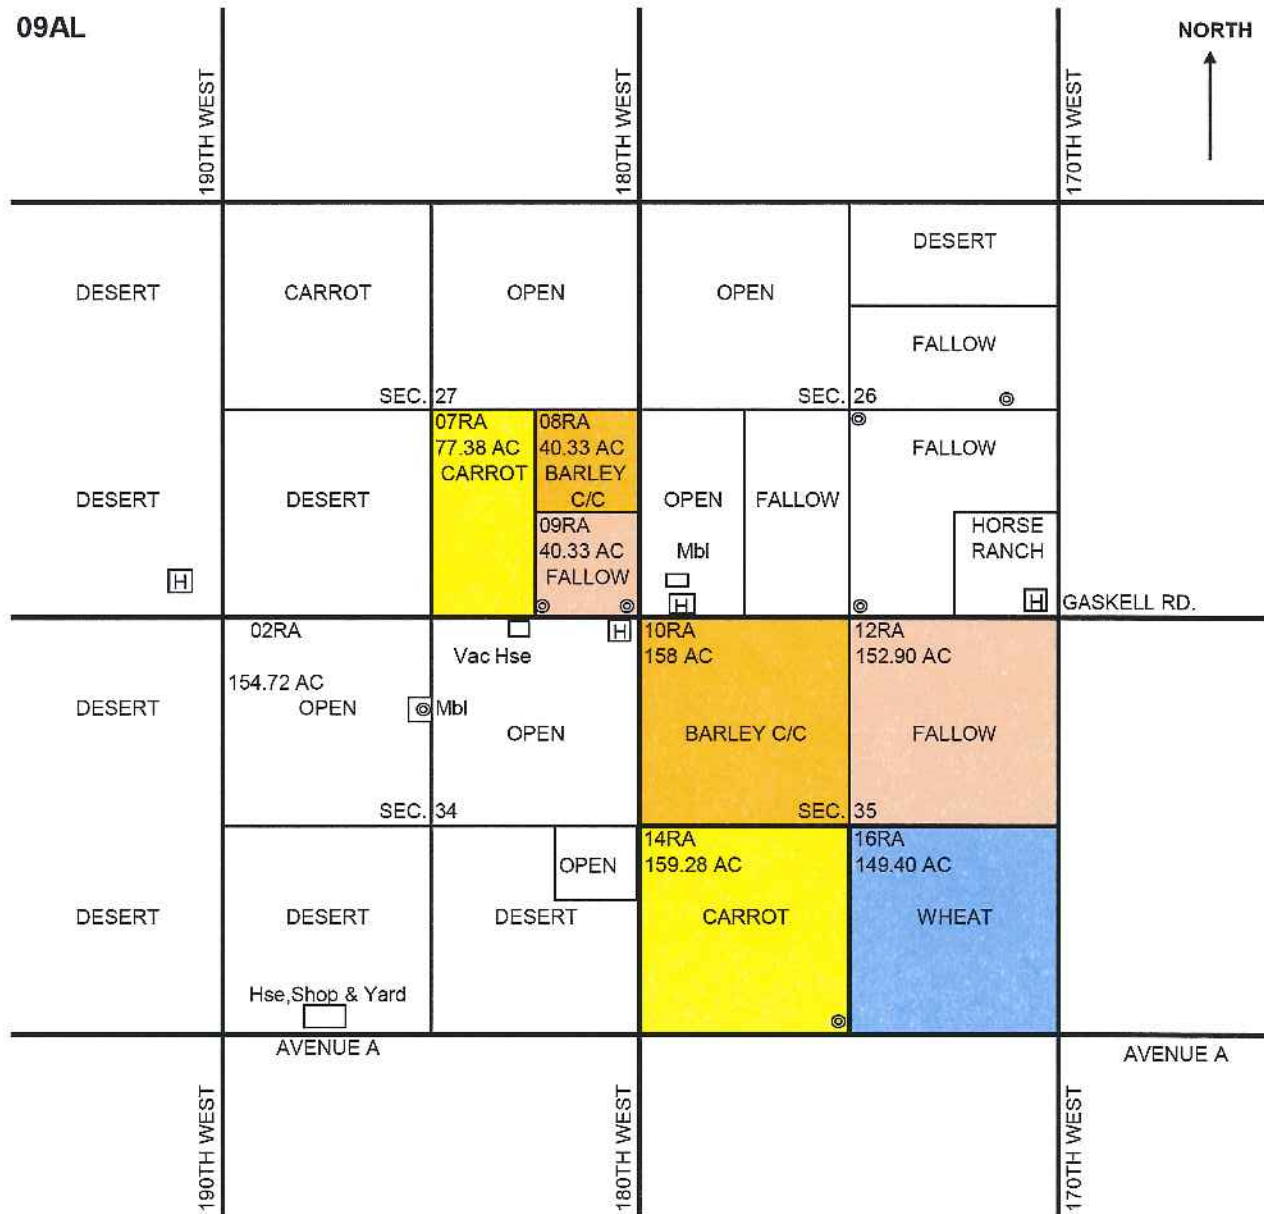

09AL

WHEAT	149.4	ACRES
BARLEY C/C	198.33	ACRES
CARROT	236.66	ACRES
FALLOW	193.23	ACRES
TOTAL =	<u>777.62</u>	ACRES

GRIMMWAY ENTERPRISES, INC.
P.O. BOX 81498
BAKERSFIELD, CA 93380-1498
(661) 845-5704