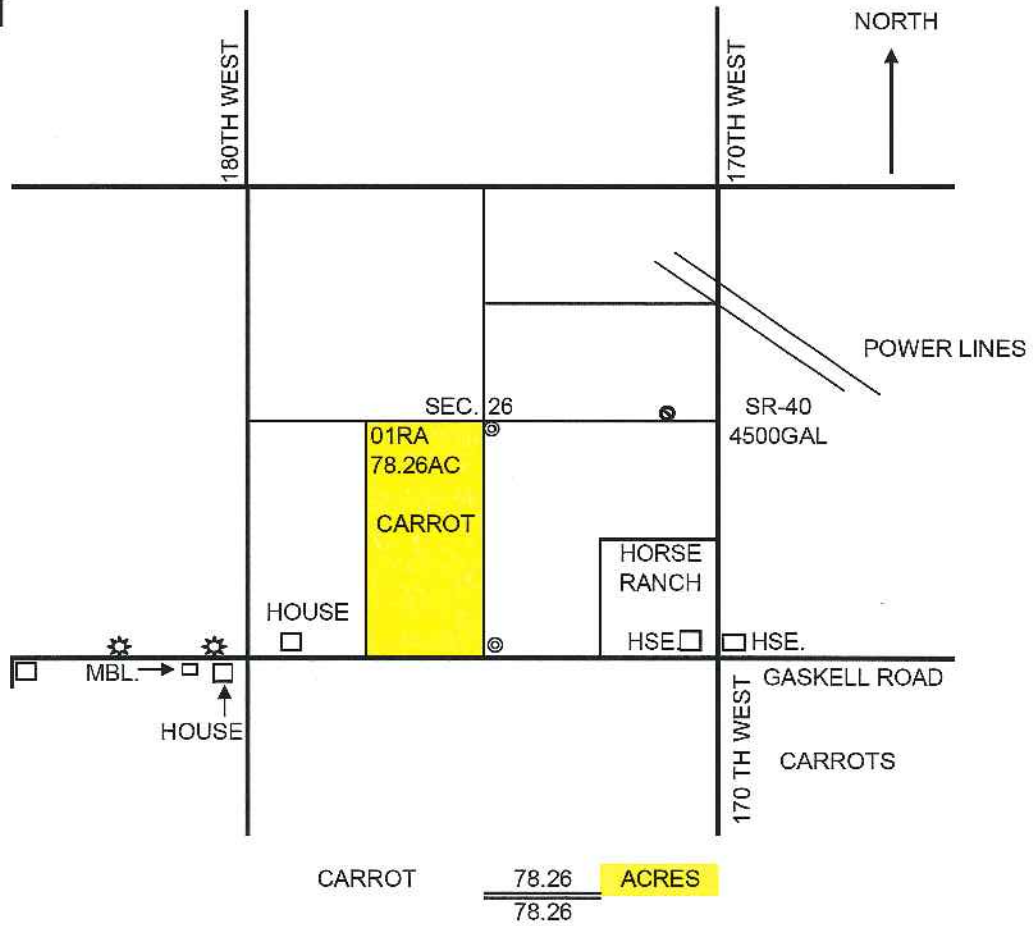

KERN COUNTY
T9N R15W

07GM