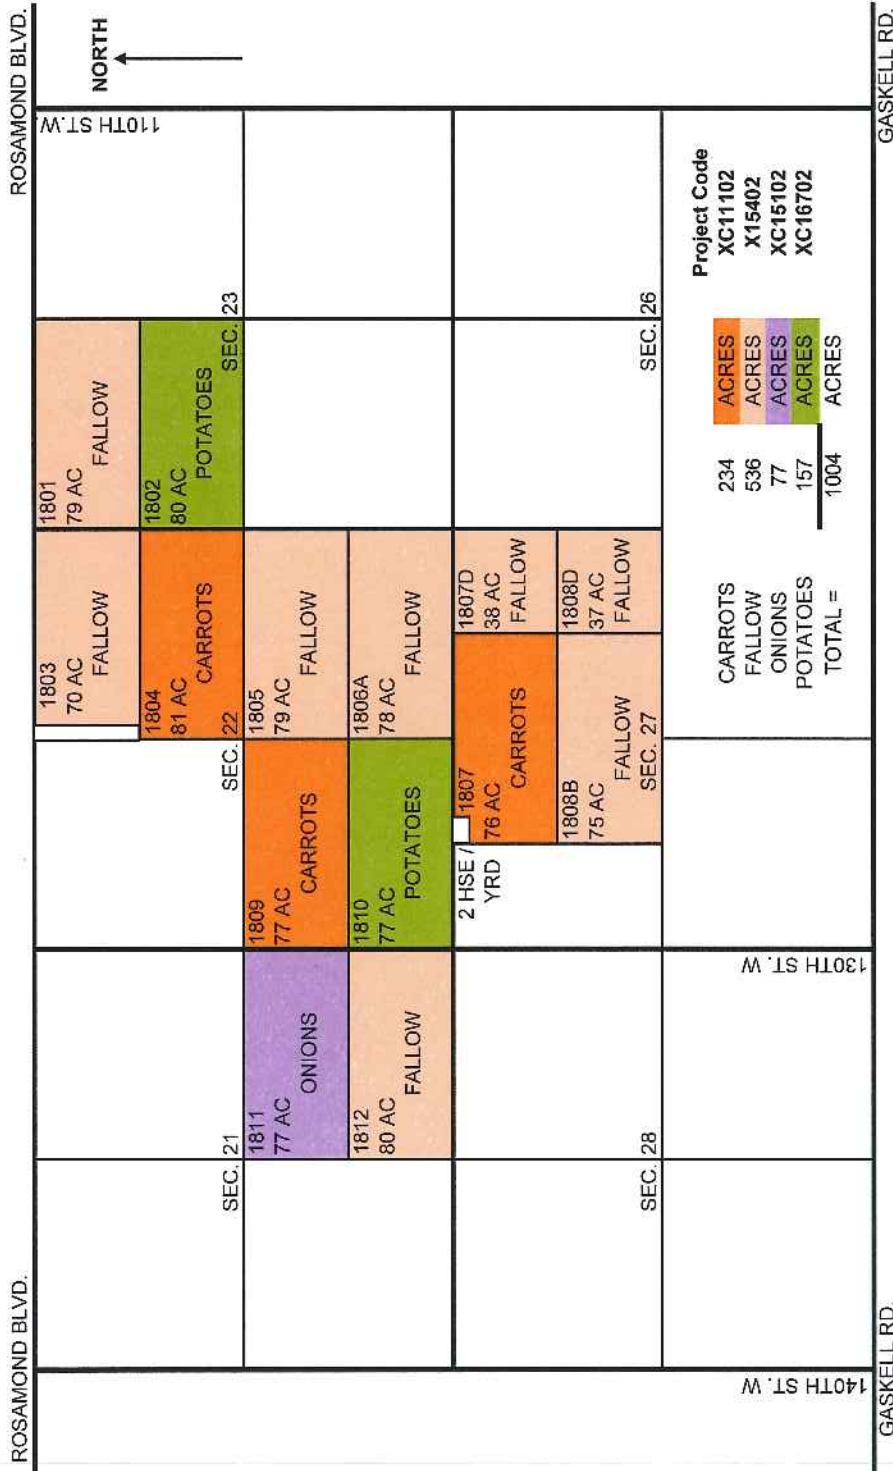

BOZIGIAN AND IARUSSI RANCH
KERN COUNTY

T9N R14W

TRI-DUNCAN / CAL ORGANICS
P.O. BOX 81498
BAKERSFIELD, CA. 93380-1498
(661) 858-0129