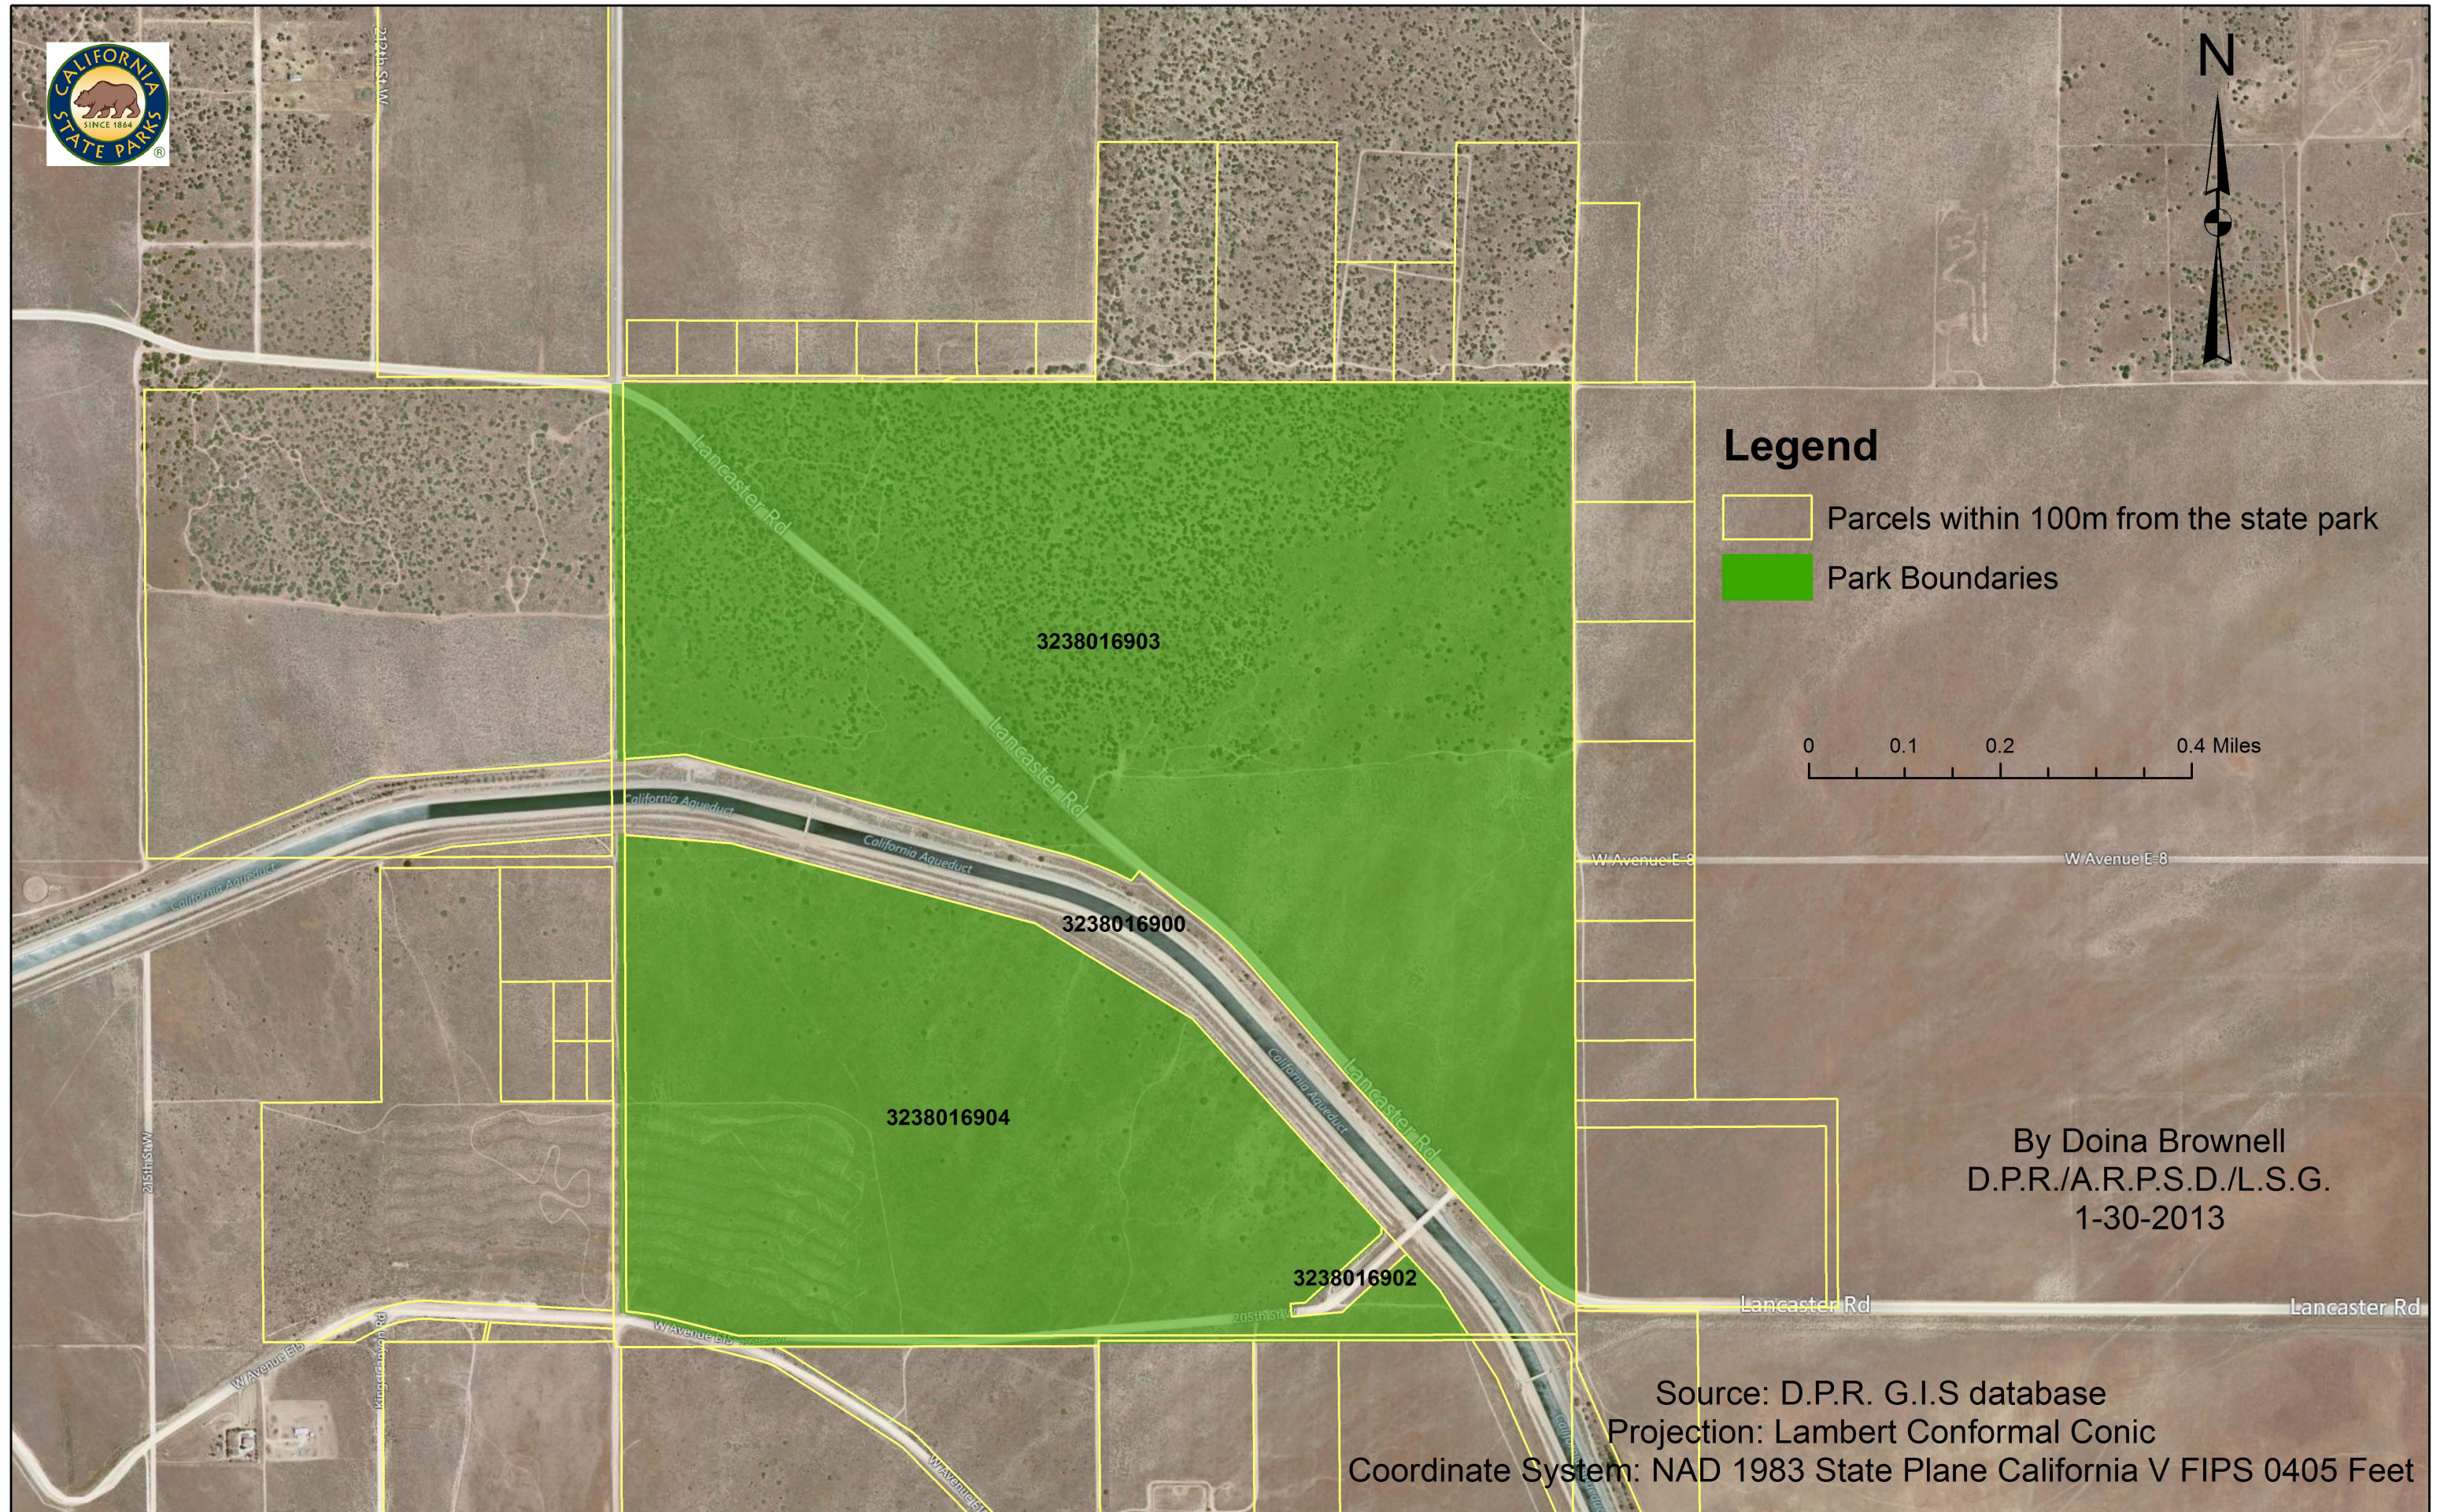

EXHIBIT H

ANTELOPE VALLEY INDIAN MUSEUM SHP Park Boundary and Parcels

Legend

-  Parcels within 100m from the state park
-  Park Boundary

By Doina Brownell
D.P.R./A.R.P.S.D./L.S.G.
1-30-2013

Source: D.P.R. G.I.S database
Projection: Lambert Conformal Conic
Coordinate System: NAD 1983 State Plane California V FIPS 0405 Feet

ANTELOPE VALLEY CALIFORNIA POPPY RESERVE SNR
Park Boundary and Parcels

Legend

- Parcels within 100m from a state park
- Park boundary

By Doina Brownell
1-29-2013

Source: D.P.R. G.I.S database
Coordinate System:
NAD 1983 State Plane California V FIPS 0405 Feet
Projection: Lambert_Conformal_Conic

ARTHUR B. RIPLEY DESERT WOODLAND SP

Park Boundaries and Parcels

Legend

-  Parcels within 100m from the state park
-  Park Boundaries

By Doina Brownell
D.P.R./A.R.P.S.D./L.S.G.
1-30-2013

Source: D.P.R. G.I.S database
Projection: Lambert Conformal Conic
Coordinate System: NAD 1983 State Plane California V FIPS 0405 Feet

SADDLEBACK BUTTE SP Park Boundaries and Parcels

Legend

-  Parcels within 100m from the state park
-  Park Boundaries

By Doina Brownell
D.P.R./A.R.P.S.D./L.S.G.
1-30-2013

Source: D.P.R. G.I.S database
Projection: Lambert Conformal Conic
Coordinate System: NAD 1983 State Plane California V FIPS 0405 Feet