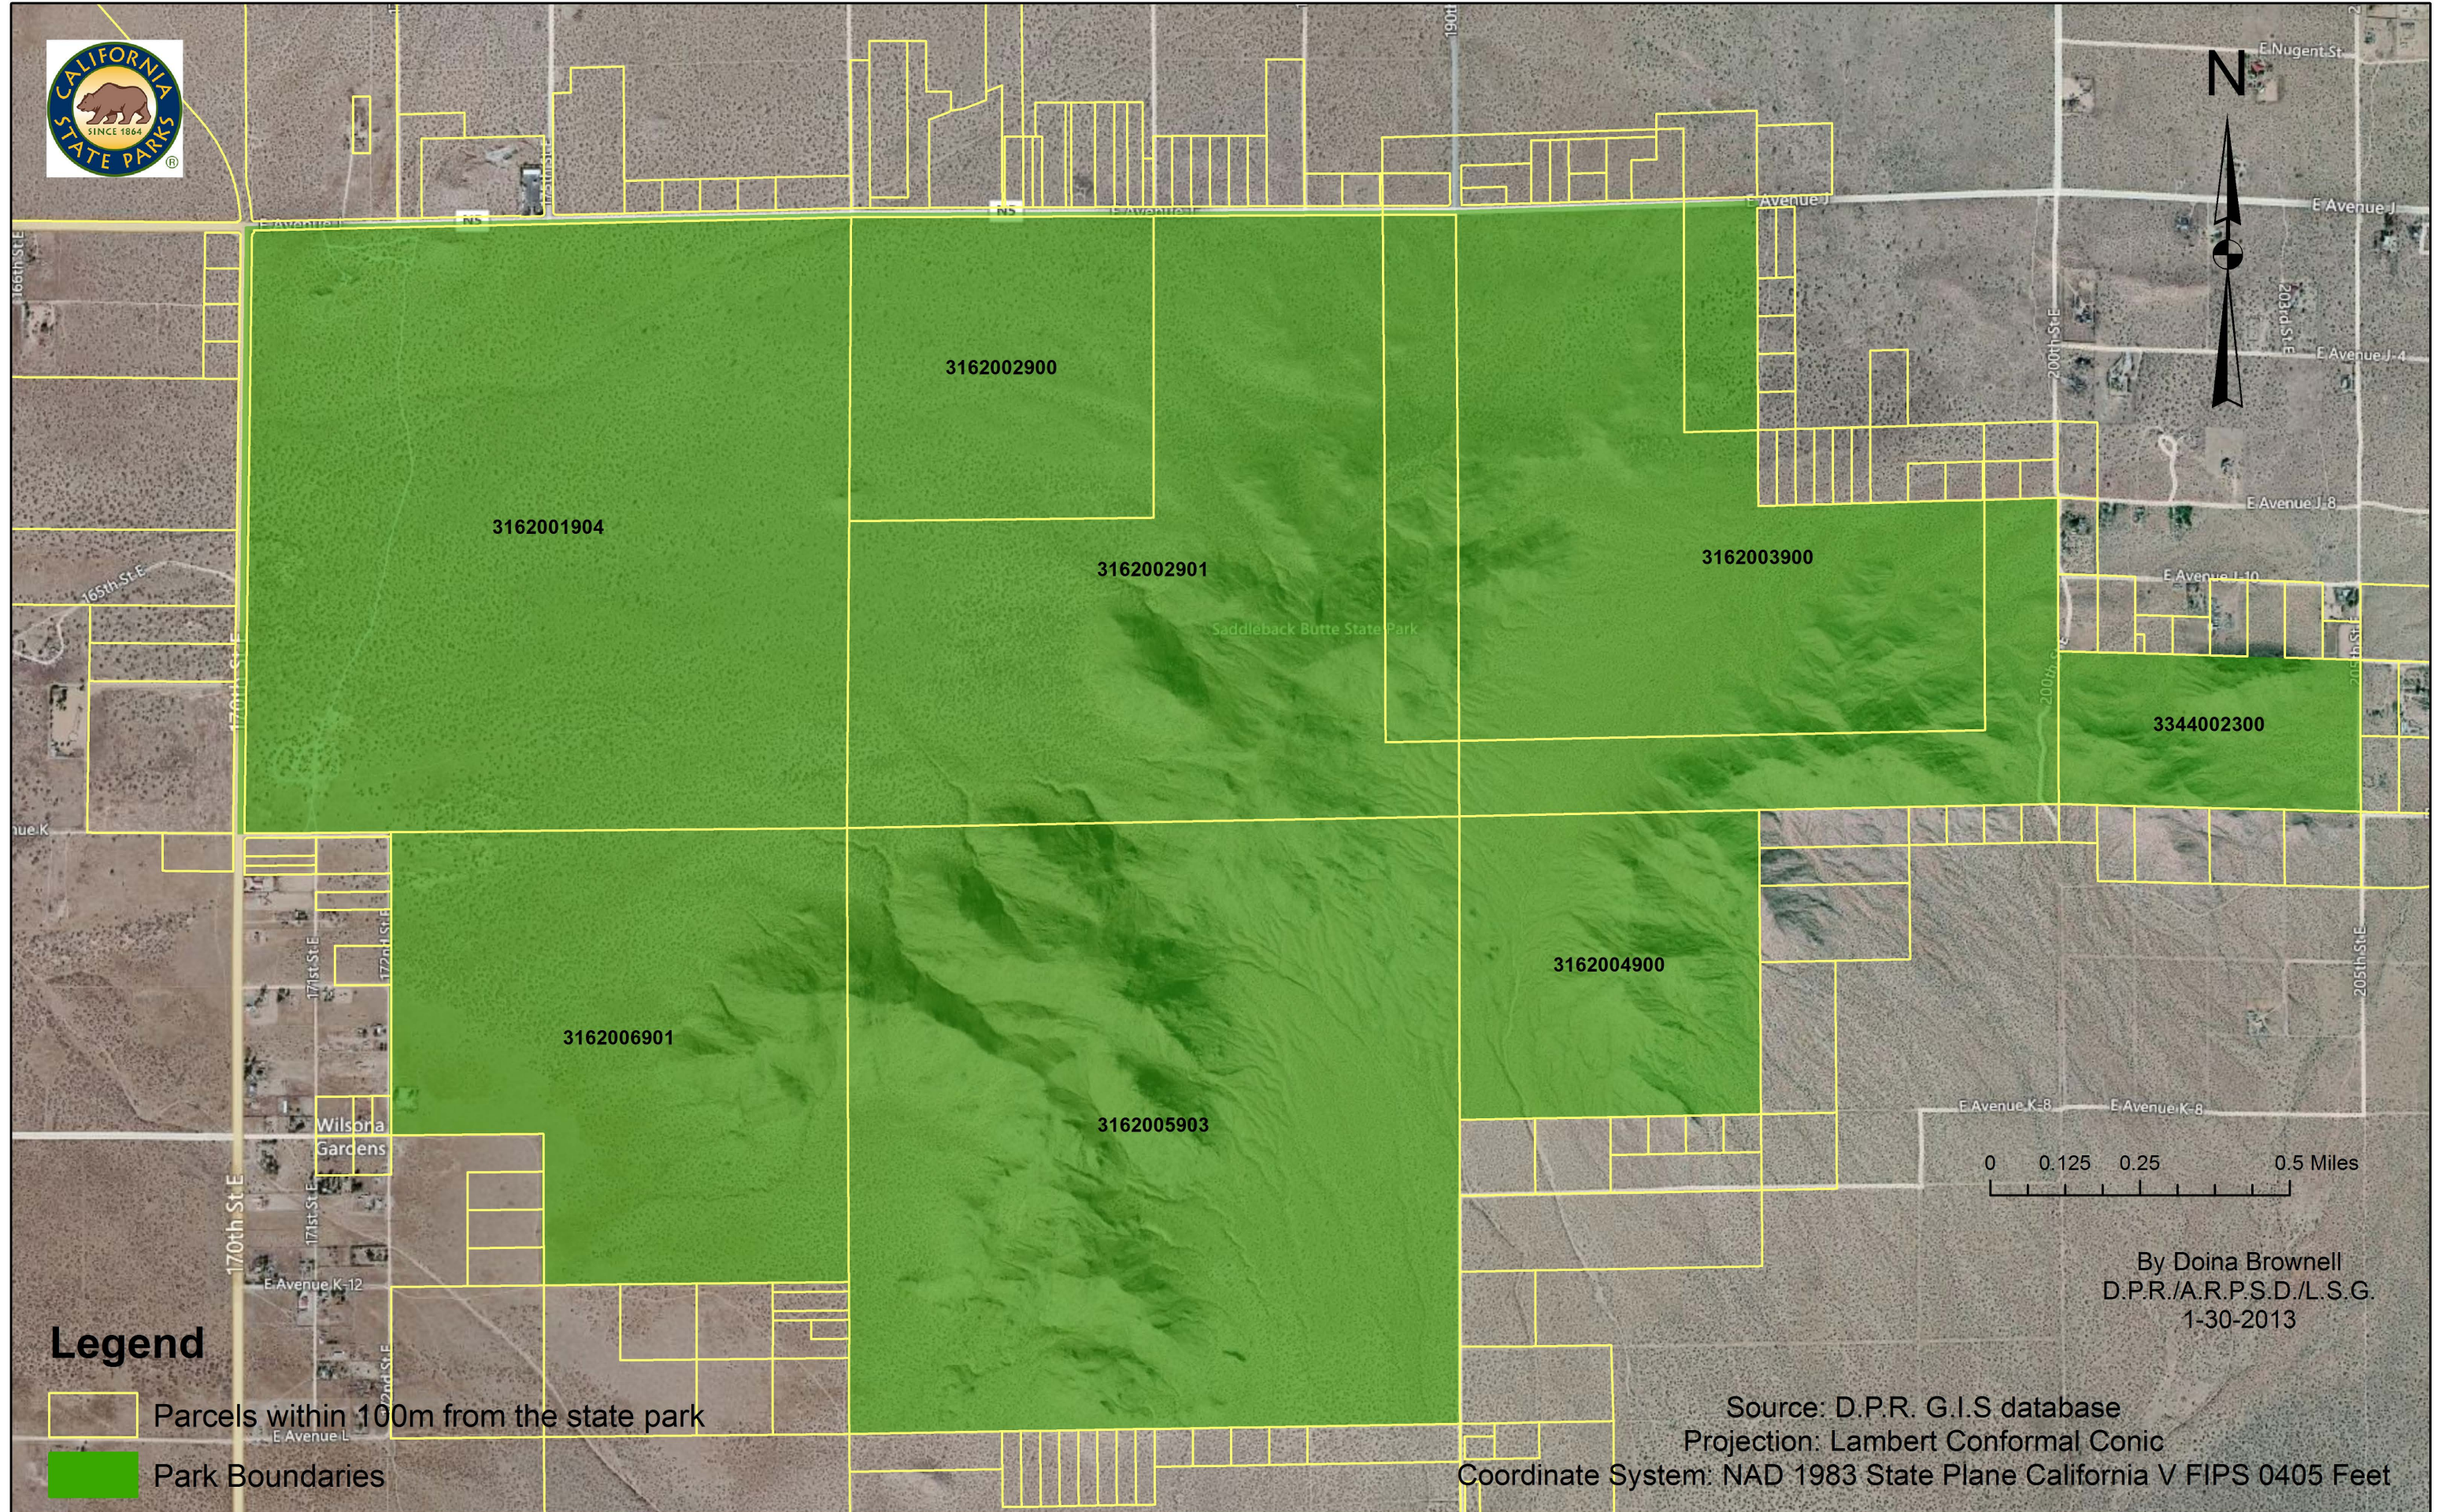

EXHIBIT H

ANTELOPE VALLEY INDIAN MUSEUM SHP Park Boundary and Parcels

Legend

-  Parcels within 100m from the state park
-  Park Boundary

By Doina Brownell
D.P.R./A.R.P.S.D./L.S.G.
1-30-2013

Source: D.P.R. G.I.S database
Projection: Lambert Conformal Conic
Coordinate System: NAD 1983 State Plane California V FIPS 0405 Feet

ANTELOPE VALLEY CALIFORNIA POPPY RESERVE SNR
Park Boundary and Parcels

Legend

- Parcels within 100m from a state park
- Park boundary

By Doina Brownell
1-29-2013

Source: D.P.R. G.I.S database
Coordinate System:
NAD 1983 State Plane California V FIPS 0405 Feet
Projection: Lambert_Conformal_Conic

ARTHUR B. RIPLEY DESERT WOODLAND SP

Park Boundaries and Parcels

Legend

-  Parcels within 100m from the state park
-  Park Boundaries

By Doina Brownell
D.P.R./A.R.P.S.D./L.S.G.
1-30-2013

Source: D.P.R. G.I.S database
Projection: Lambert Conformal Conic
Coordinate System: NAD 1983 State Plane California V FIPS 0405 Feet

SADDLEBACK BUTTE SP Park Boundaries and Parcels

Legend

-  Parcels within 100m from the state park
-  Park Boundaries

By Doina Brownell
D.P.R./A.R.P.S.D./L.S.G.
1-30-2013

Source: D.P.R. G.I.S database
Projection: Lambert Conformal Conic
Coordinate System: NAD 1983 State Plane California V FIPS 0405 Feet