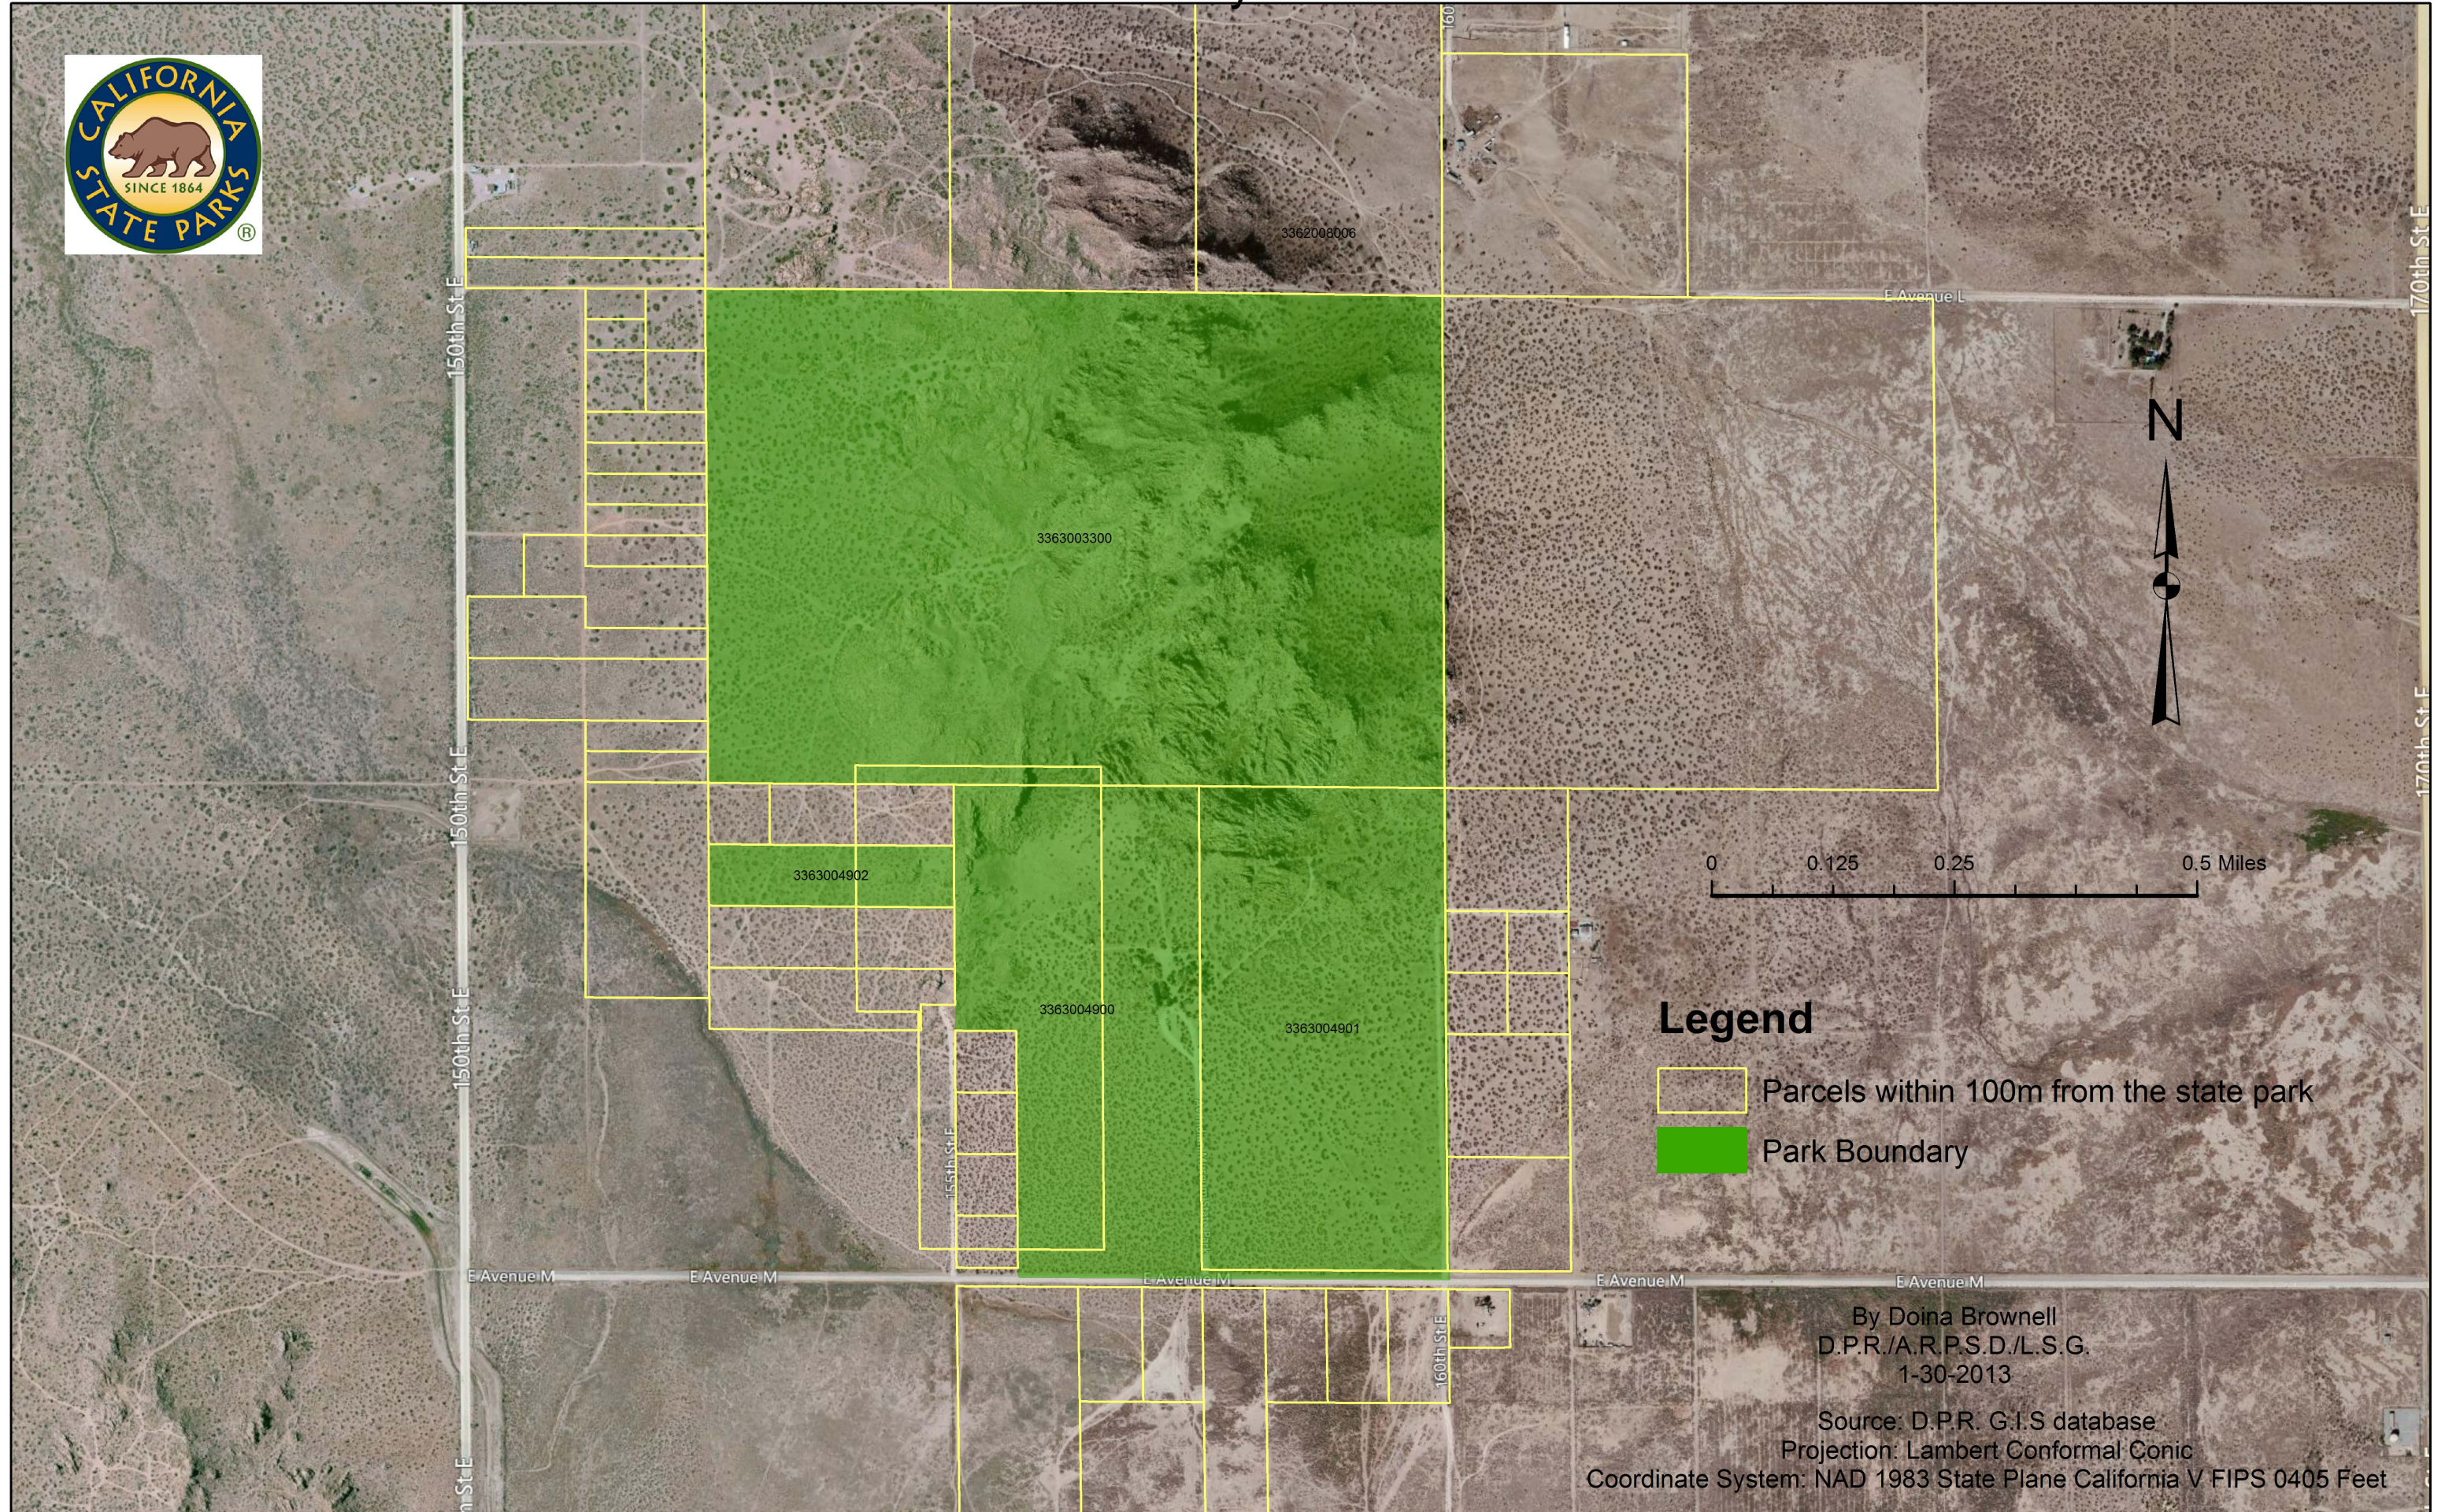

EXHIBIT H

ANTELOPE VALLEY INDIAN MUSEUM SHP Park Boundary and Parcels

Legend

-  Parcels within 100m from the state park
-  Park Boundary

By Doina Brownell
D.P.R./A.R.P.S.D./L.S.G.
1-30-2013

Source: D.P.R. G.I.S database
Projection: Lambert Conformal Conic
Coordinate System: NAD 1983 State Plane California V FIPS 0405 Feet

ANTELOPE VALLEY CALIFORNIA POPPY RESERVE SNR
Park Boundary and Parcels

Legend

- Parcels within 100m from a state park
- Park boundary

By Doina Brownell
1-29-2013

Source: D.P.R. G.I.S database
Coordinate System:
NAD 1983 State Plane California V FIPS 0405 Feet
Projection: Lambert_Conformal_Conic

ARTHUR B. RIPLEY DESERT WOODLAND SP

Park Boundaries and Parcels

Legend

-  Parcels within 100m from the state park
-  Park Boundaries

By Doina Brownell
D.P.R./A.R.P.S.D./L.S.G.
1-30-2013

Source: D.P.R. G.I.S database
Projection: Lambert Conformal Conic
Coordinate System: NAD 1983 State Plane California V FIPS 0405 Feet

SADDLEBACK BUTTE SP Park Boundaries and Parcels

Legend

-  Parcels within 100m from the state park
-  Park Boundaries

By Doina Brownell
D.P.R./A.R.P.S.D./L.S.G.
1-30-2013

Source: D.P.R. G.I.S database
Projection: Lambert Conformal Conic
Coordinate System: NAD 1983 State Plane California V FIPS 0405 Feet